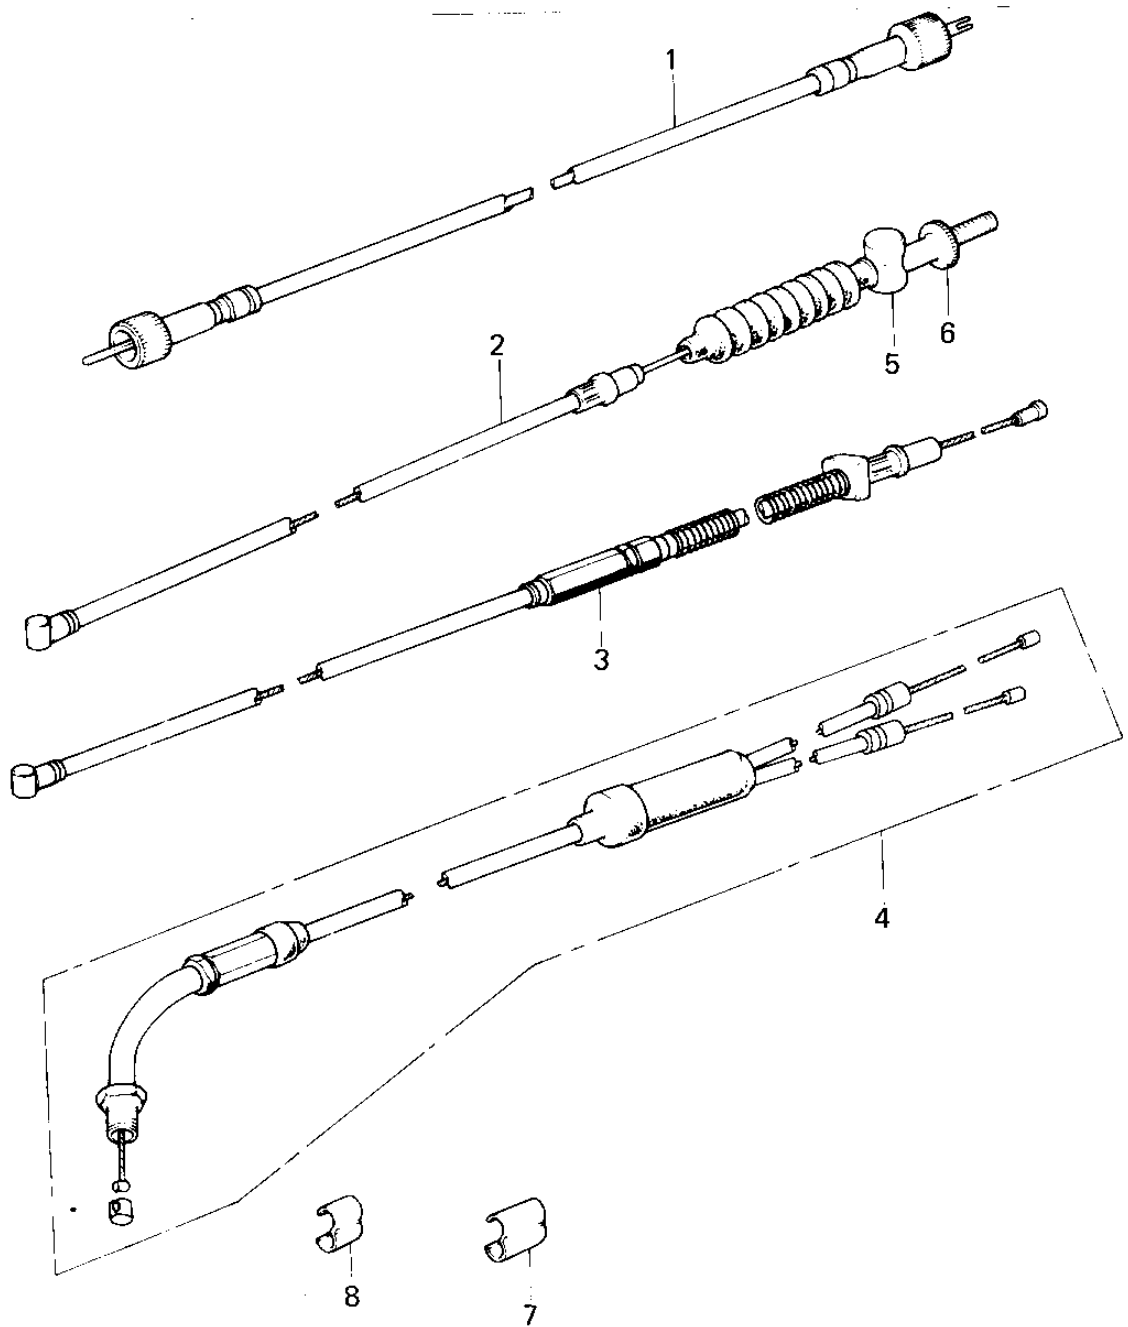

1978 KM100-A3

PARTS DIAGRAM

CABLES

1978 KM100-A3

PARTS LIST

CABLES

Kawasaki

Let the Good Times Roll®

ITEM NAME

PART NUMBER

QUANTITY
