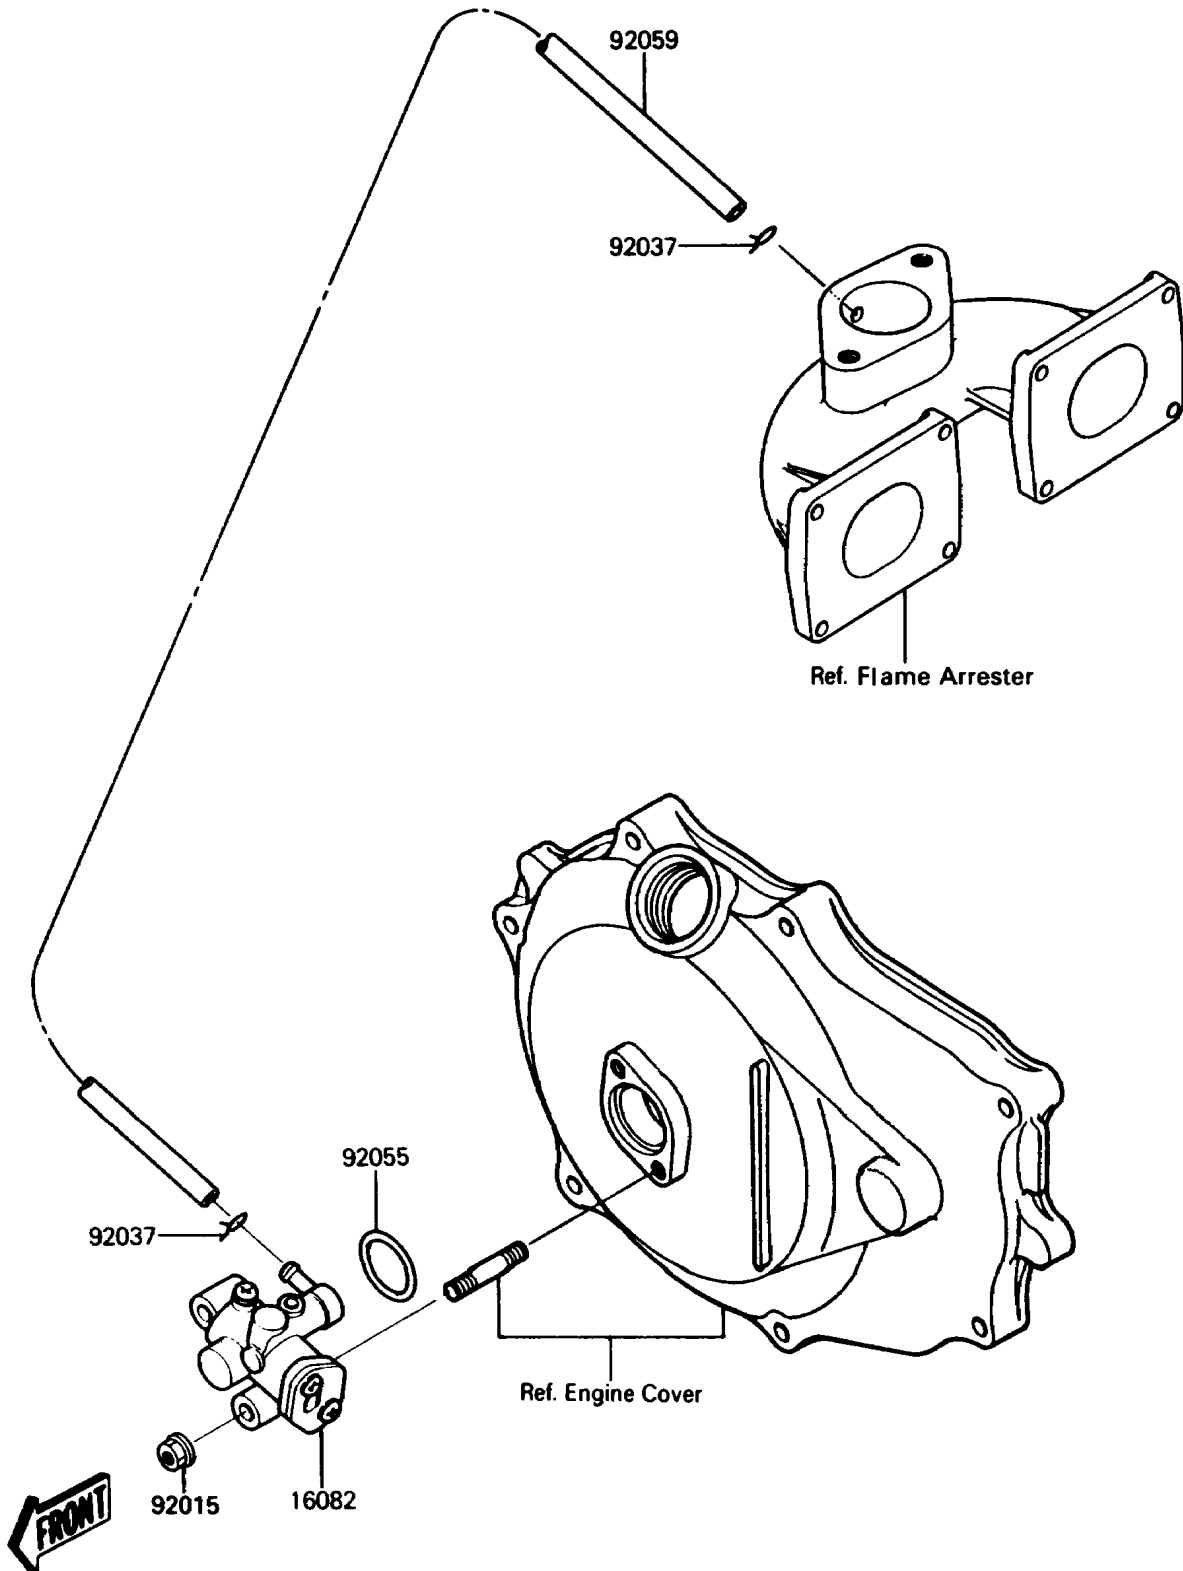

1988 650 SX

PARTS DIAGRAM

Oil Pump

E1710-0078

1988 650 SX

PARTS LIST

Oil Pump

Kawasaki

Let the Good Times Roll®

ITEM NAME

PART NUMBER

QUANTITY
