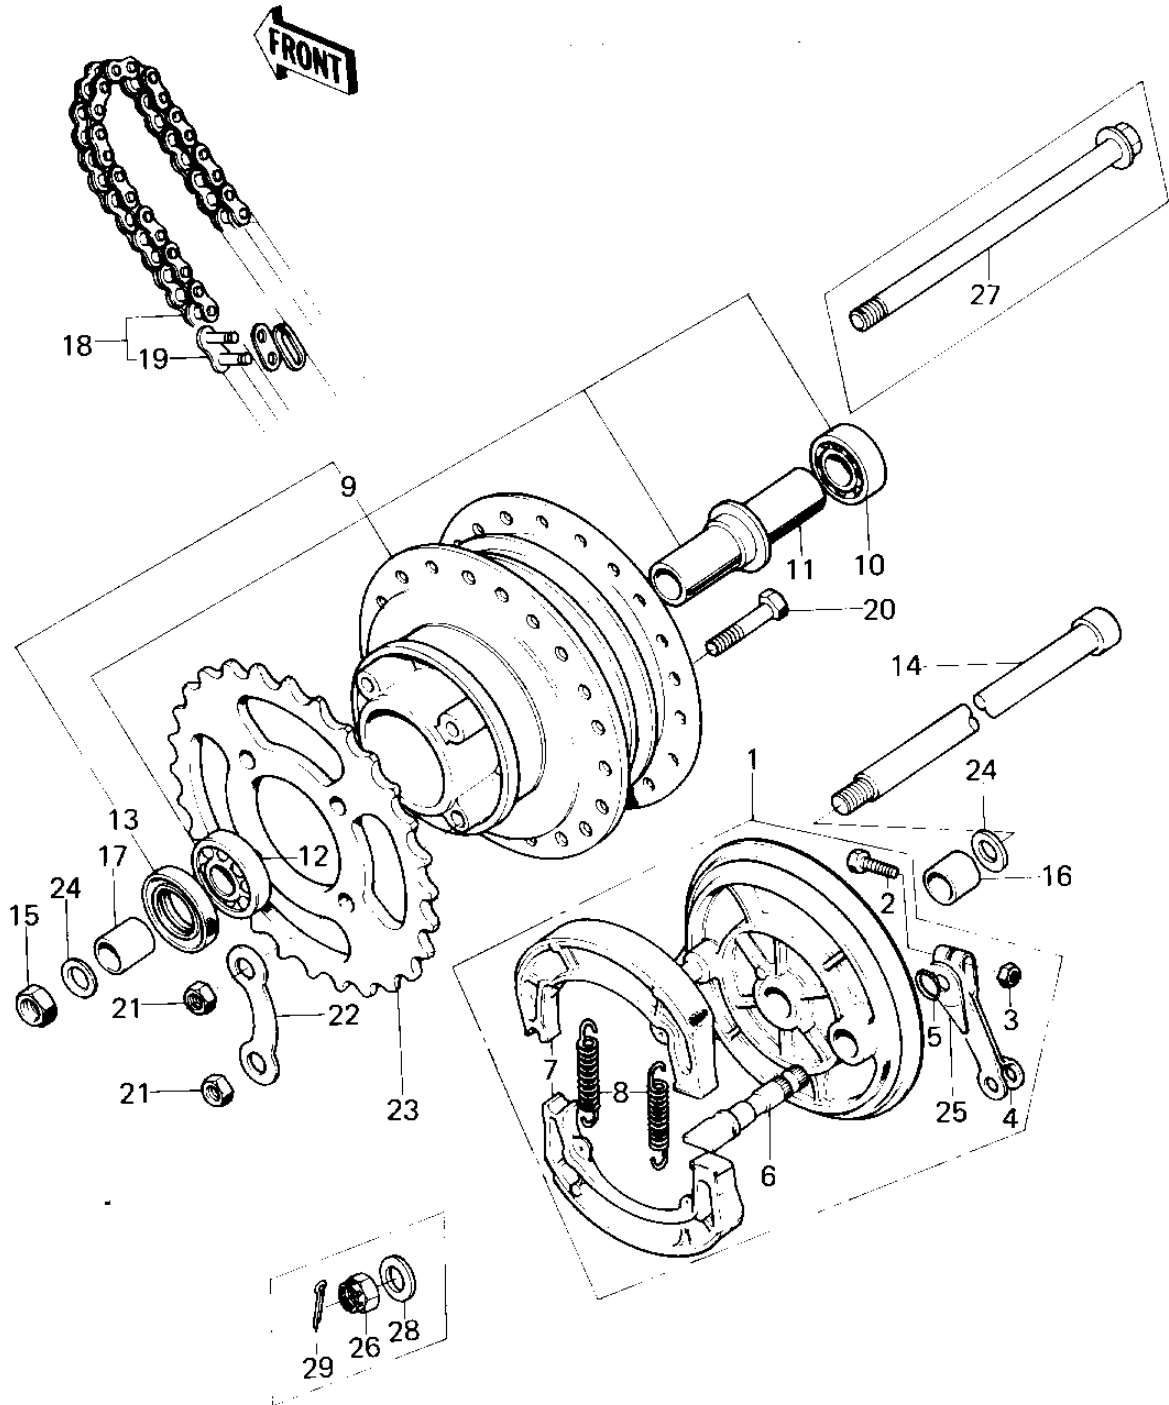

1980 KM100

PARTS DIAGRAM

REAR HUB/BRAKE/CHAIN

1980 KM100

PARTS LIST

REAR HUB/BRAKE/CHAIN

Kawasaki

Let the Good Times Roll®

ITEM NAME

PART NUMBER

QUANTITY
