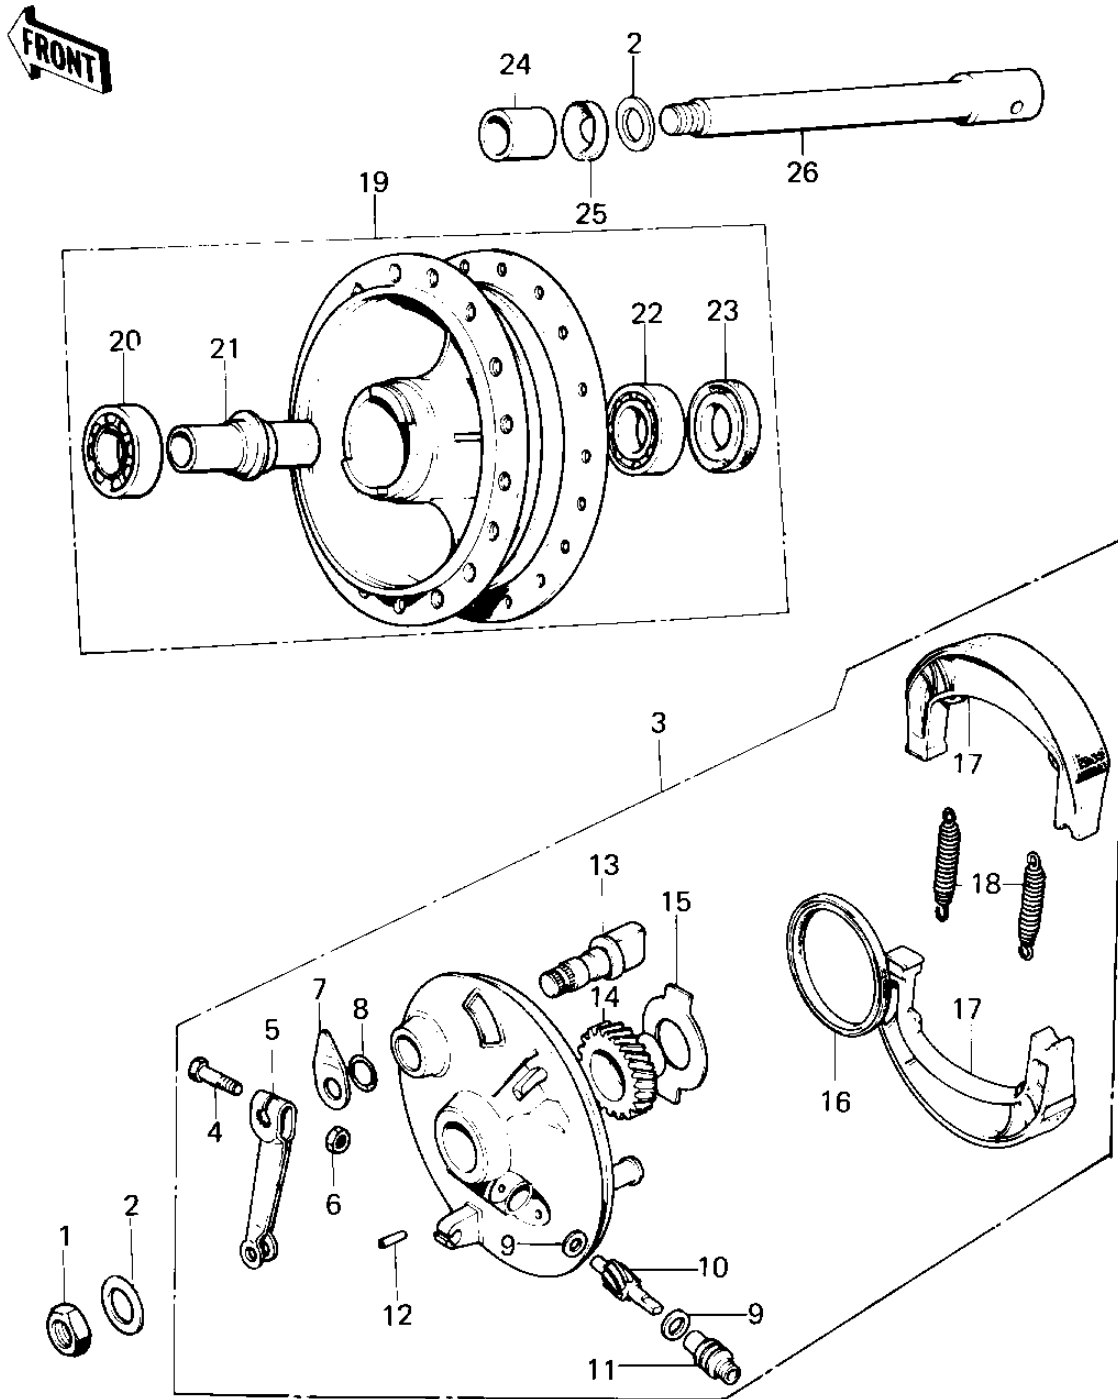

# 1978 KM100-A3

## PARTS DIAGRAM FRONT HUB/BRAKE

## PARTS LIST FRONT HUB/BRAKE

ITEM NAME	PART NUMBER	QUANTITY
-----------	-------------	----------

---