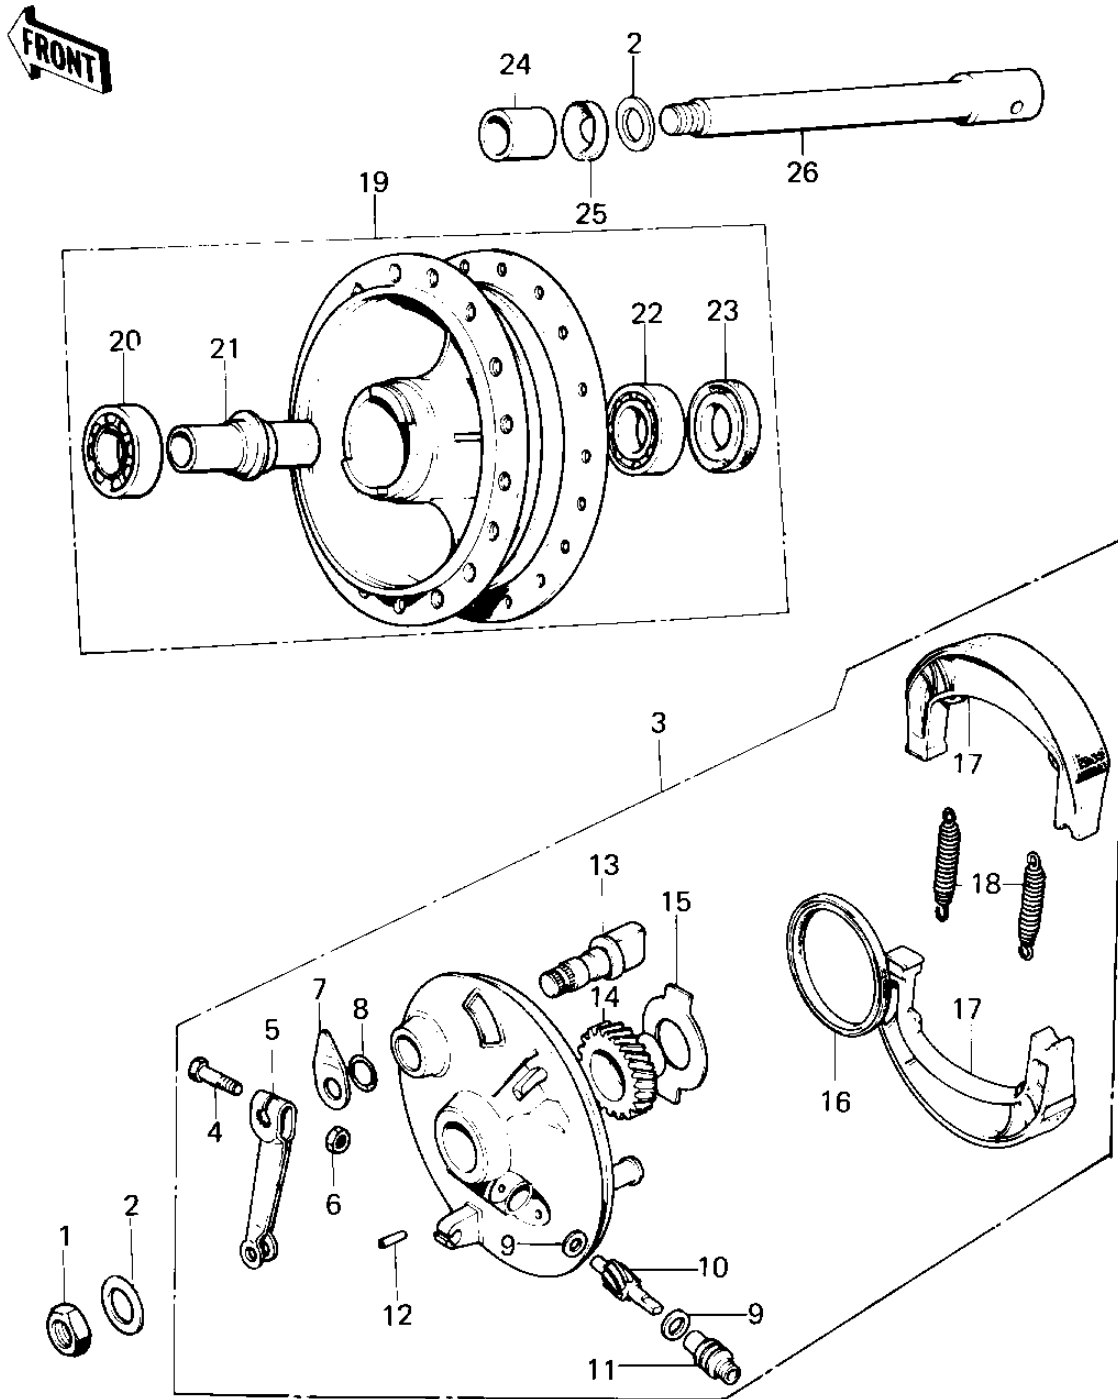

1976 KM100-A1

PARTS DIAGRAM FRONT HUB/BRAKE

1976 KM100-A1

PARTS LIST FRONT HUB/BRAKE

ITEM NAME	PART NUMBER	QUANTITY
-----------	-------------	----------
