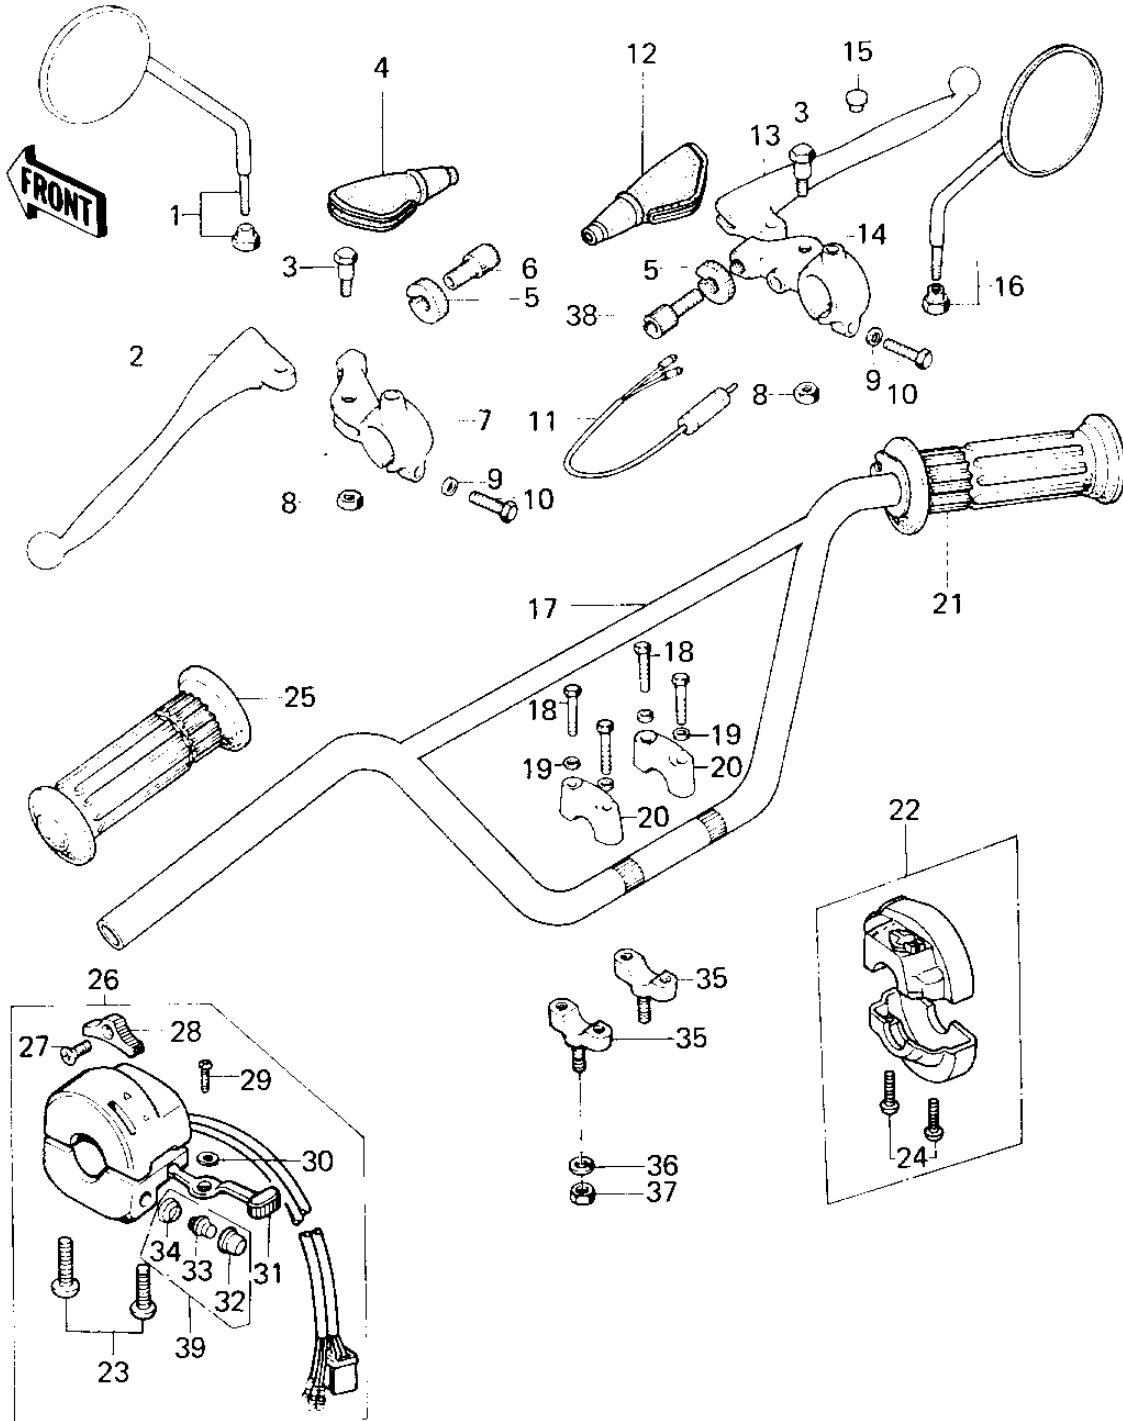

1976 KM100-A1

PARTS DIAGRAM

HANDLEBAR (KM100-A6/A7)

1976 KM100-A1

PARTS LIST

HANDLEBAR (KM100-A6/A7)

Kawasaki

Let the Good Times Roll®

ITEM NAME

PART NUMBER

QUANTITY
