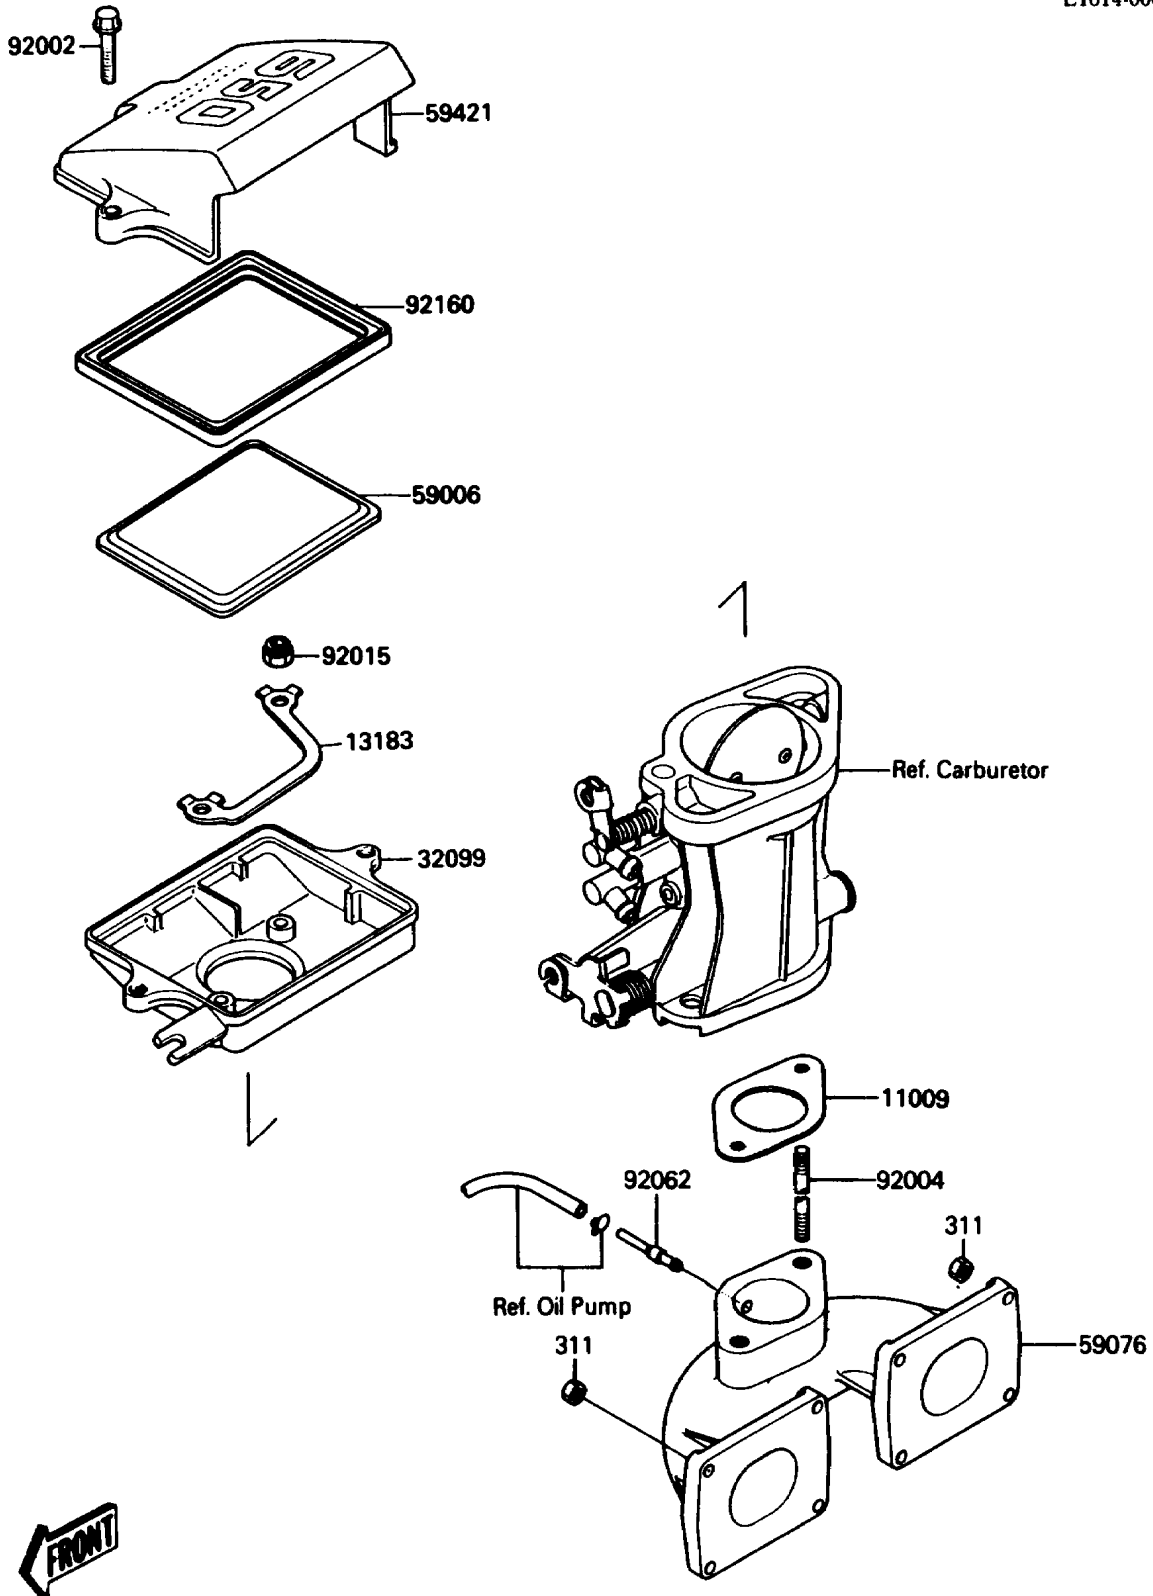

1988 650 SX

PARTS DIAGRAM

Flame Arrester

E1614-0003

1988 650 SX

PARTS LIST

Flame Arrester

Kawasaki

Let the Good Times Roll®

ITEM NAME

PART NUMBER

QUANTITY
