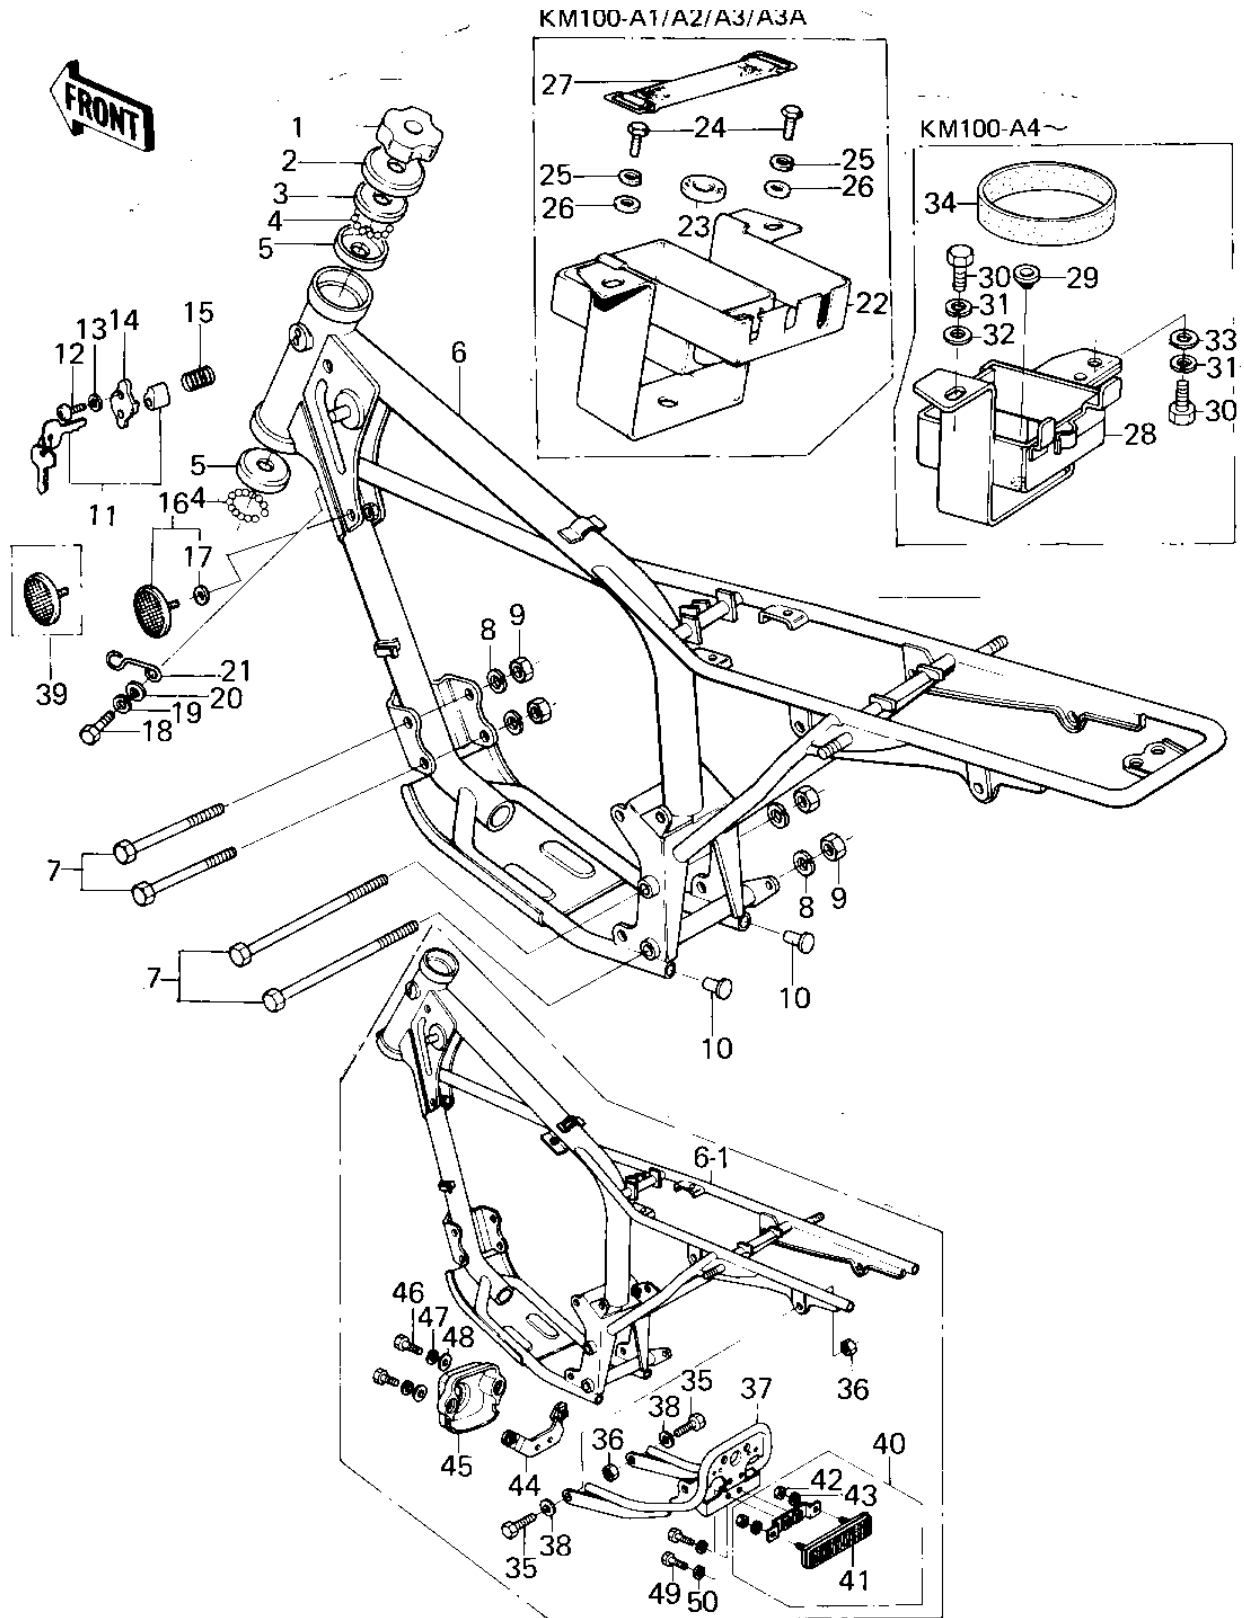

1980 KM100

PARTS DIAGRAM

FRAME/FRAME FITTINGS

1980 KM100

PARTS LIST

FRAME/FRAME FITTINGS

Kawasaki

Let the Good Times Roll®

ITEM NAME

PART NUMBER

QUANTITY
