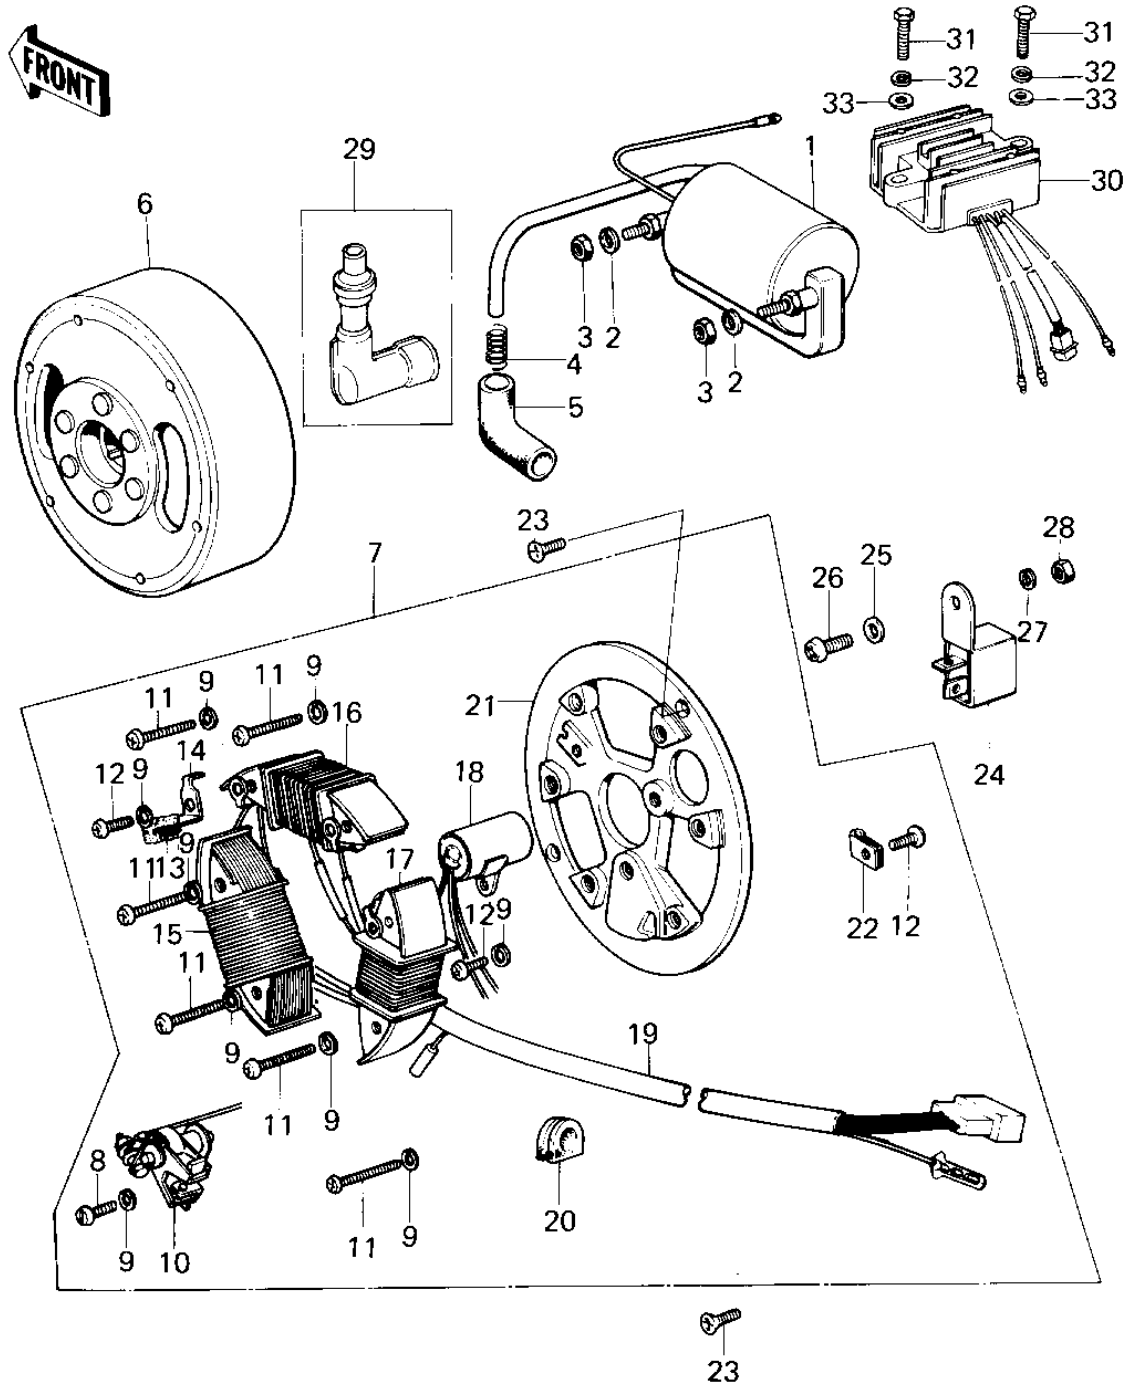

1976 KM100-A1

PARTS DIAGRAM IGNITION/GENERATOR

1976 KM100-A1

PARTS LIST

IGNITION/GENERATOR

Kawasaki

Let the Good Times Roll®

ITEM NAME

PART NUMBER

QUANTITY
