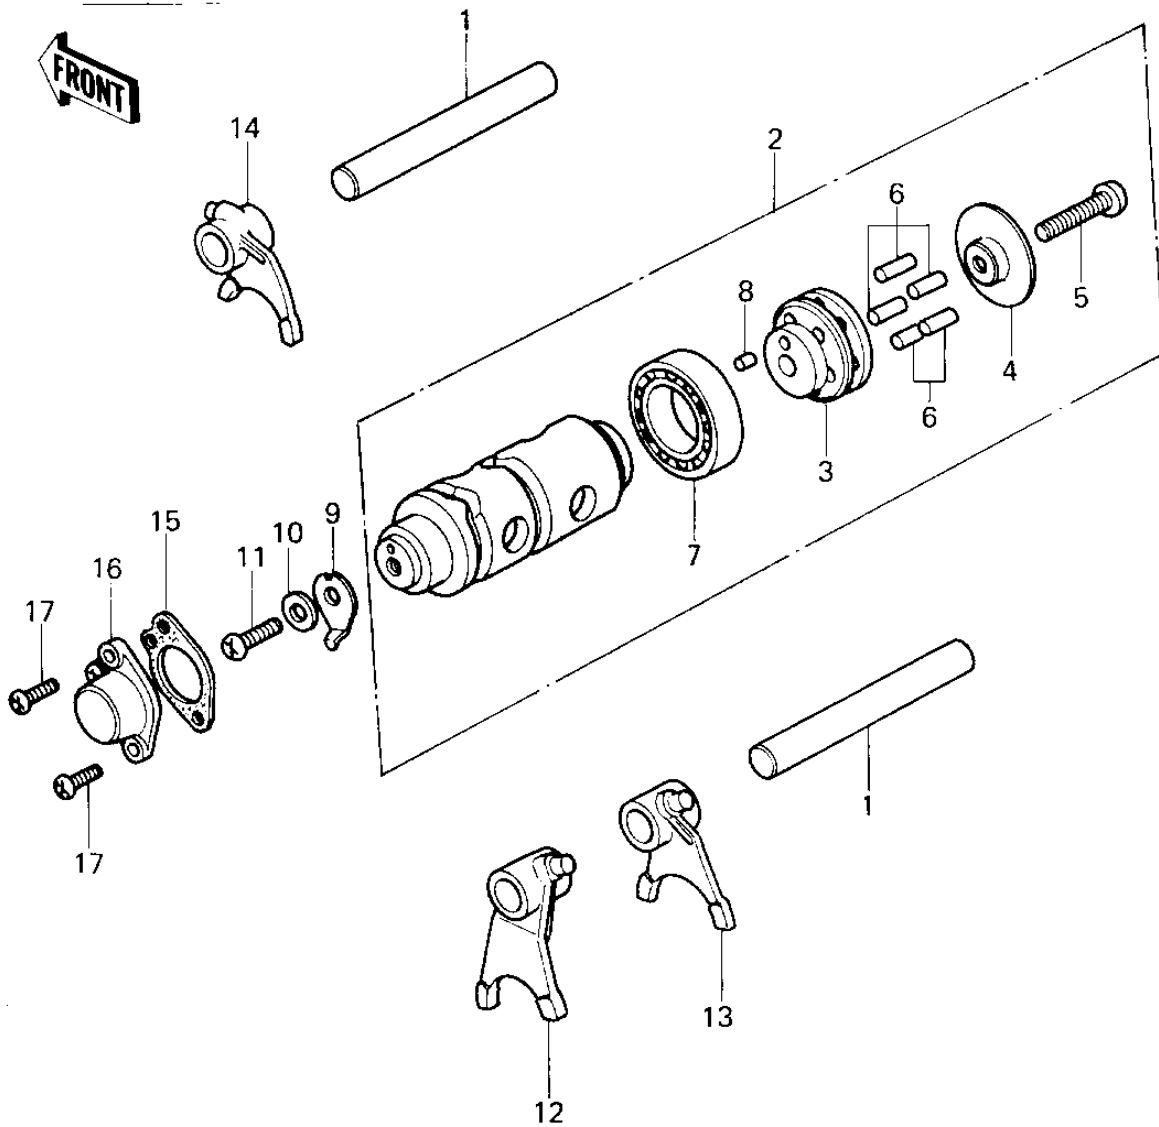

1978 KM100-A3

PARTS DIAGRAM

GEAR CHANGE DRUM & FORKS (KM100-A6/A7)