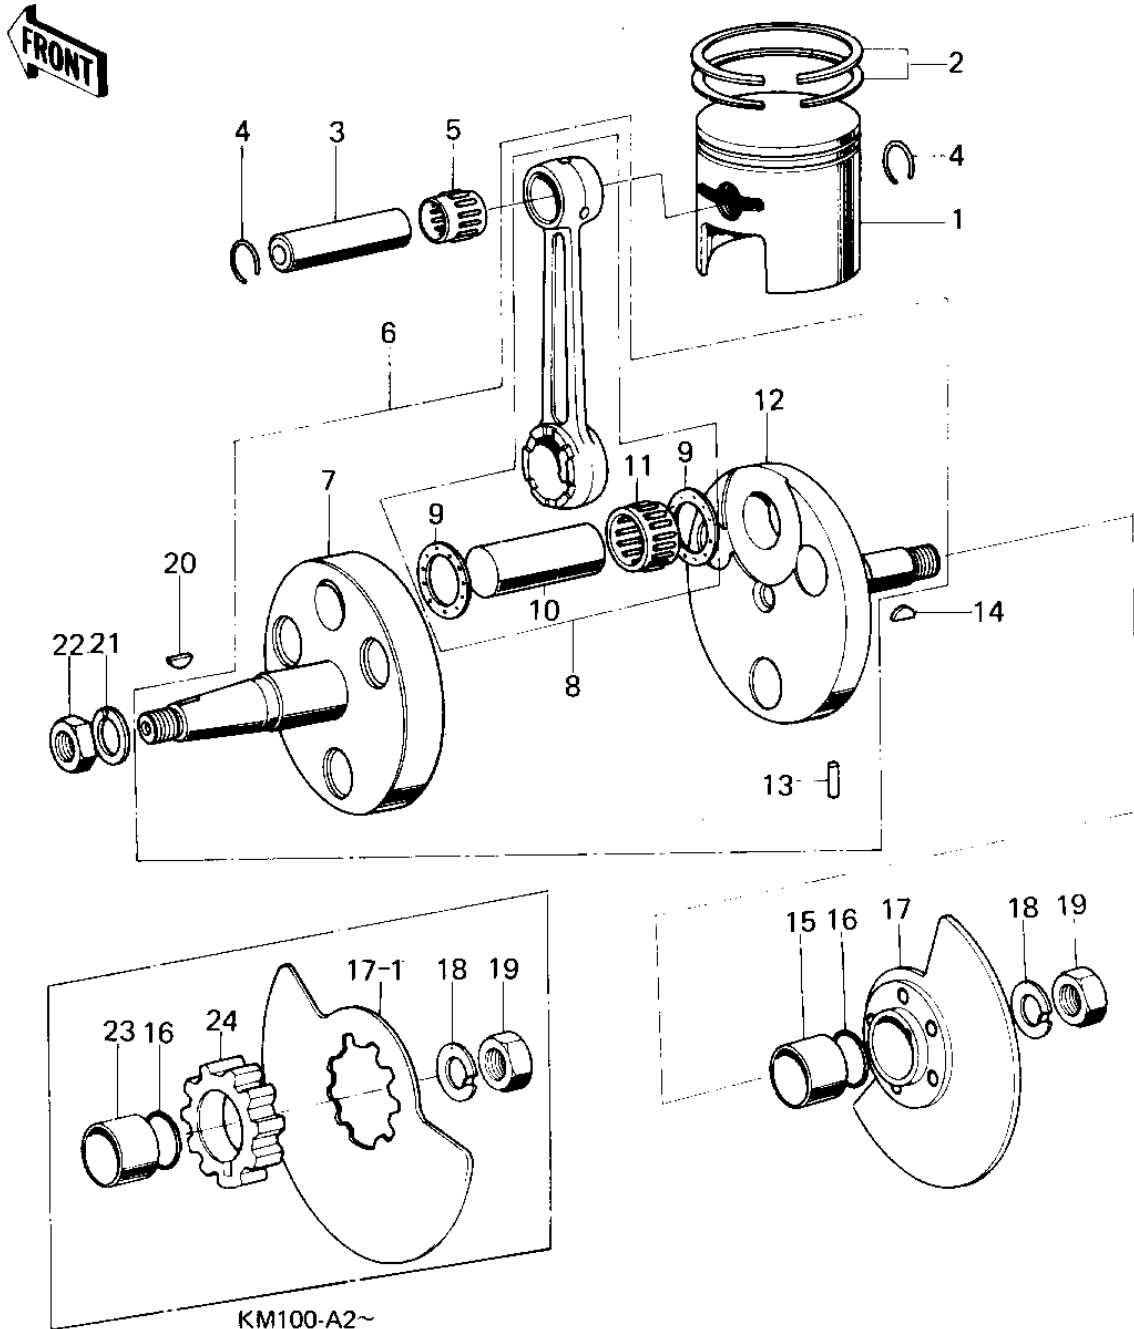

1980 KM100

PARTS DIAGRAM

CRANKSHAFT/PISTON/ROTARY VALVE

1980 KM100

PARTS LIST

CRANKSHAFT/PISTON/ROTARY VALVE

ITEM NAME

PART NUMBER

QUANTITY
