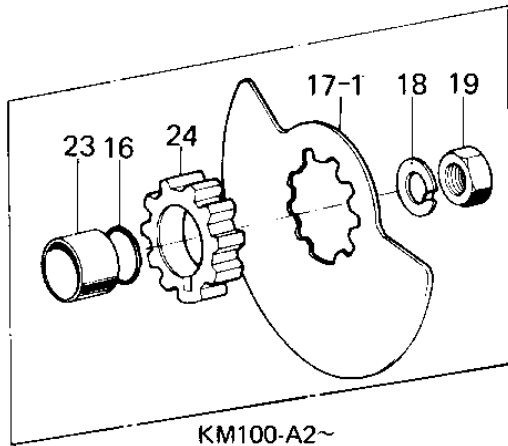

1978 KM100-A3

PARTS DIAGRAM

CRANKSHAFT/PISTON/ROTARY VALVE

1978 KM100-A3

PARTS LIST

CRANKSHAFT/PISTON/ROTARY VALVE

ITEM NAME

PART NUMBER

QUANTITY
