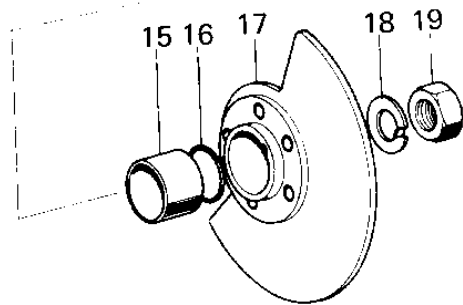

1978 KM100-A3

PARTS DIAGRAM

CRANKSHAFT/PISTON/ROTARY VALVE

1978 KM100-A3

PARTS LIST

CRANKSHAFT/PISTON/ROTARY VALVE

ITEM NAME

PART NUMBER

QUANTITY
