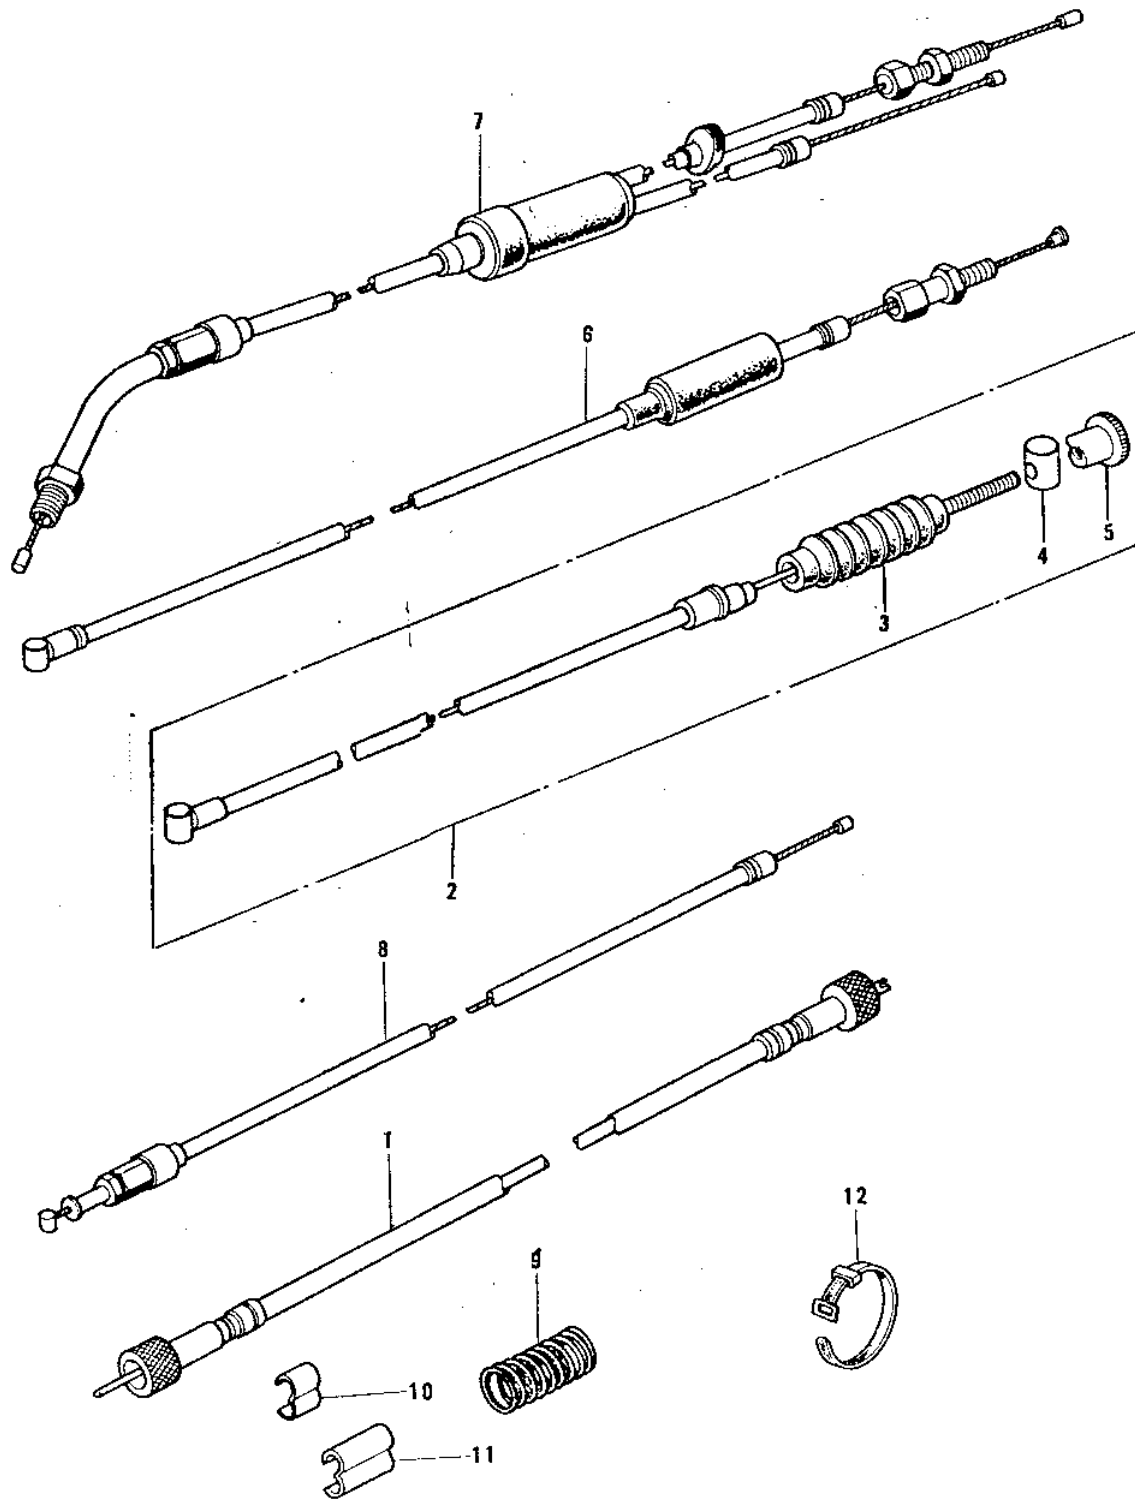

1977 KH100-B8

PARTS DIAGRAM

CABLES

1977 KH100-B8

PARTS LIST

CABLES

Kawasaki

Let the Good Times Roll®

ITEM NAME

PART NUMBER

QUANTITY
