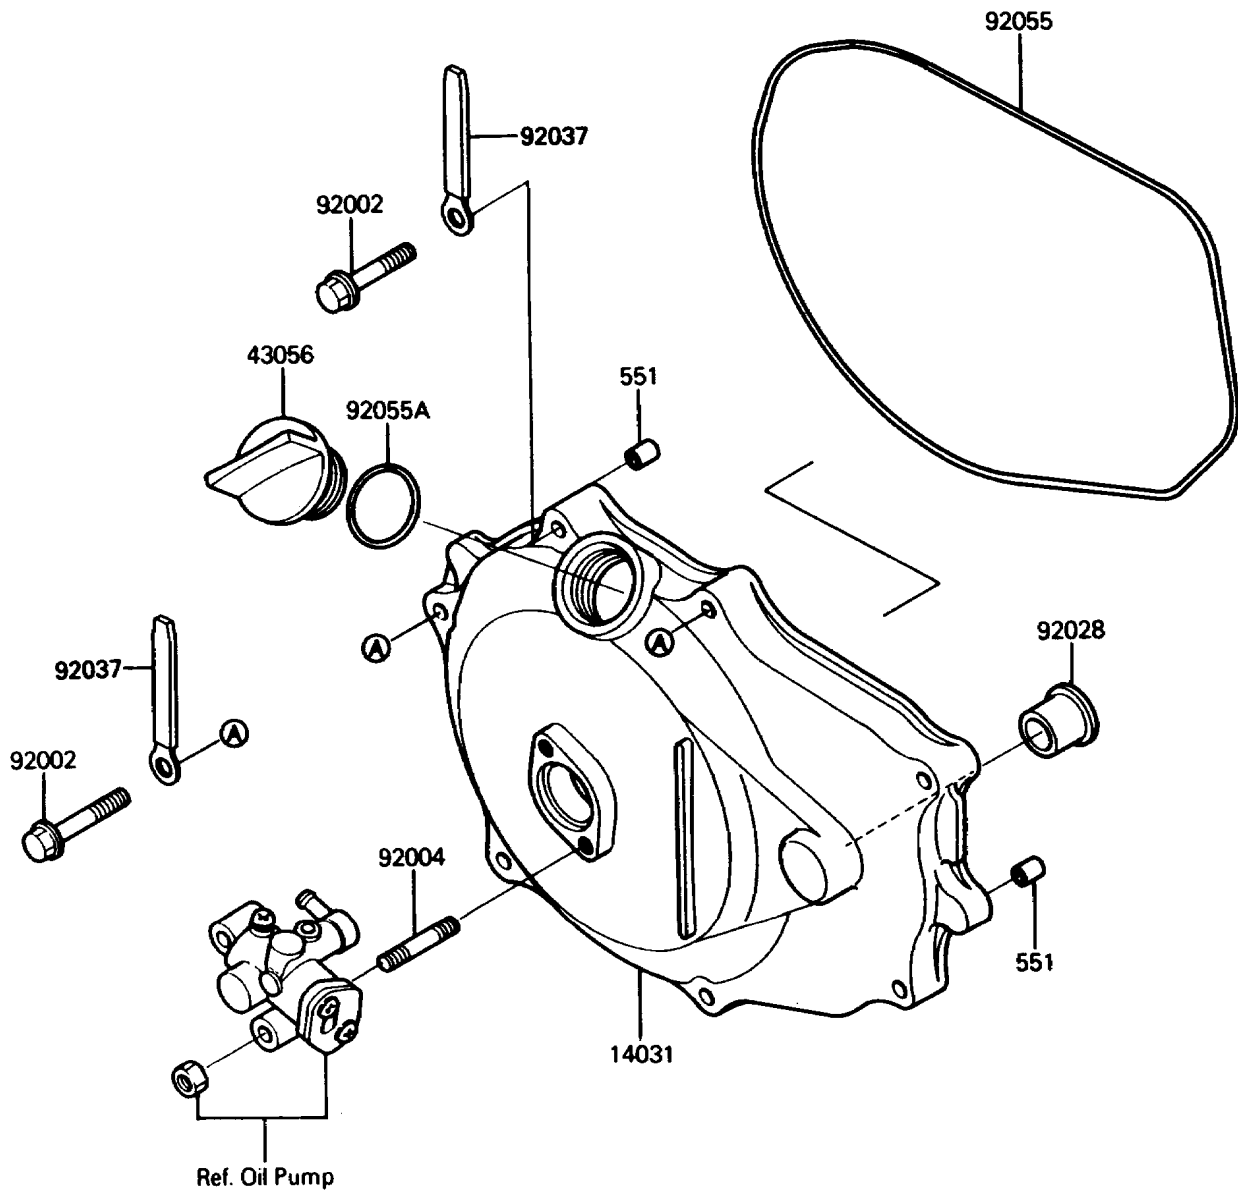

1988 650 SX

PARTS DIAGRAM

Engine Cover(s)

E1431-0191

1988 650 SX

PARTS LIST

Engine Cover(s)

Kawasaki

Let the Good Times Roll®

ITEM NAME

PART NUMBER

QUANTITY
