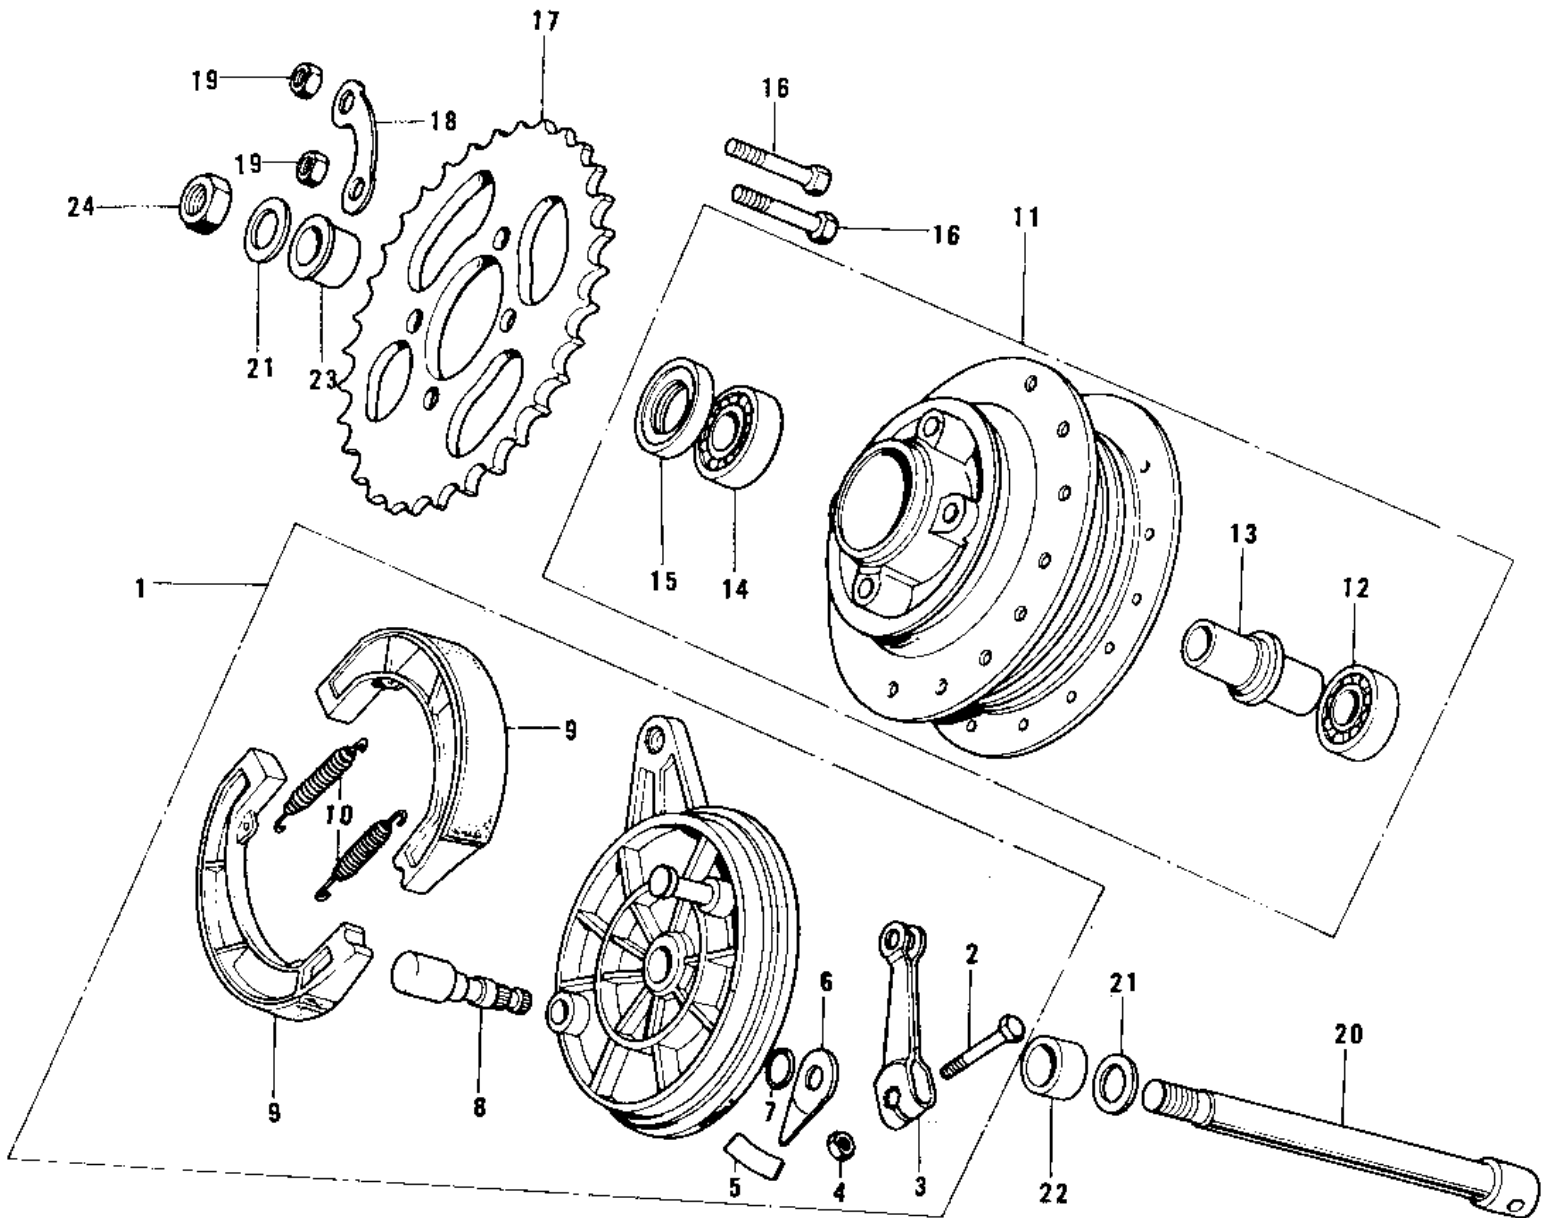

1977 KH100-B8

PARTS DIAGRAM REAR HUB/BRAKE

1977 KH100-B8

PARTS LIST REAR HUB/BRAKE

ITEM NAME	PART NUMBER	QUANTITY
-----------	-------------	----------
