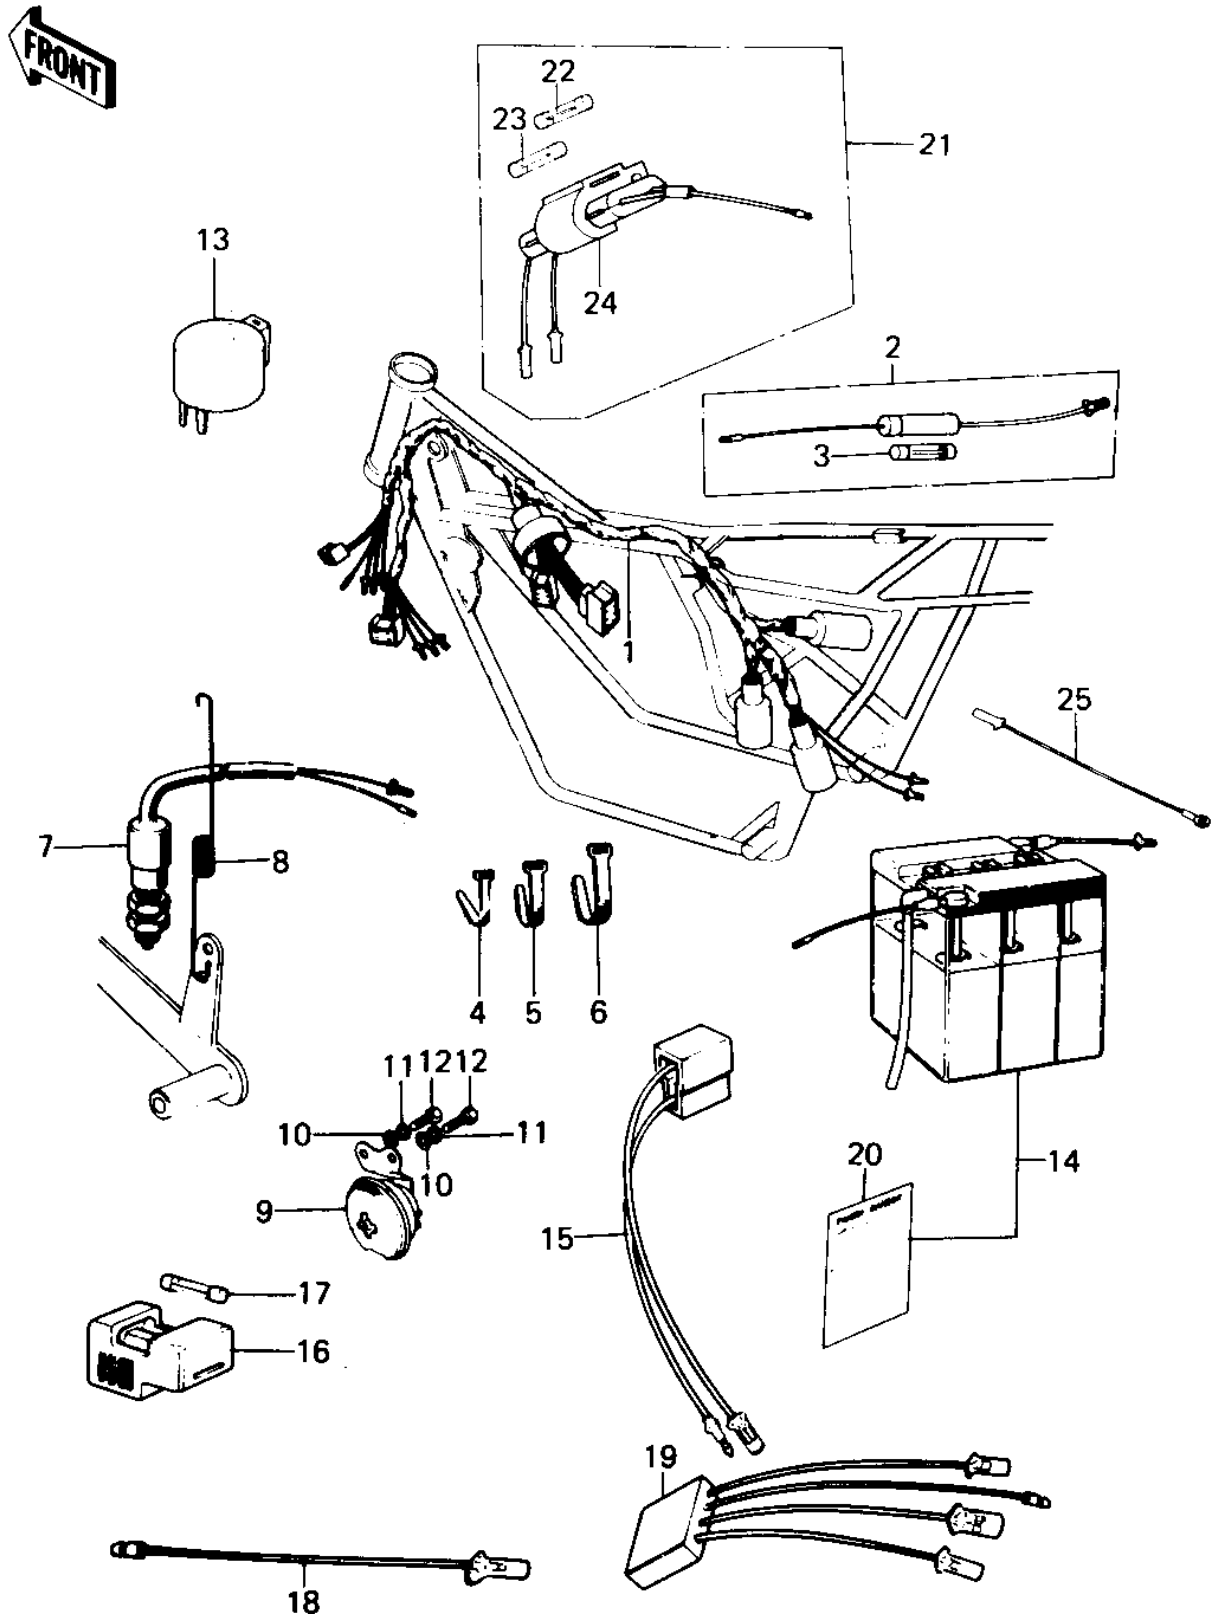

1980 KE100

PARTS DIAGRAM

CHASSIS ELECTRICAL EQUIPMENT

1980 KE100

PARTS LIST

CHASSIS ELECTRICAL EQUIPMENT

Kawasaki

Let the Good Times Roll®

ITEM NAME

PART NUMBER

QUANTITY
