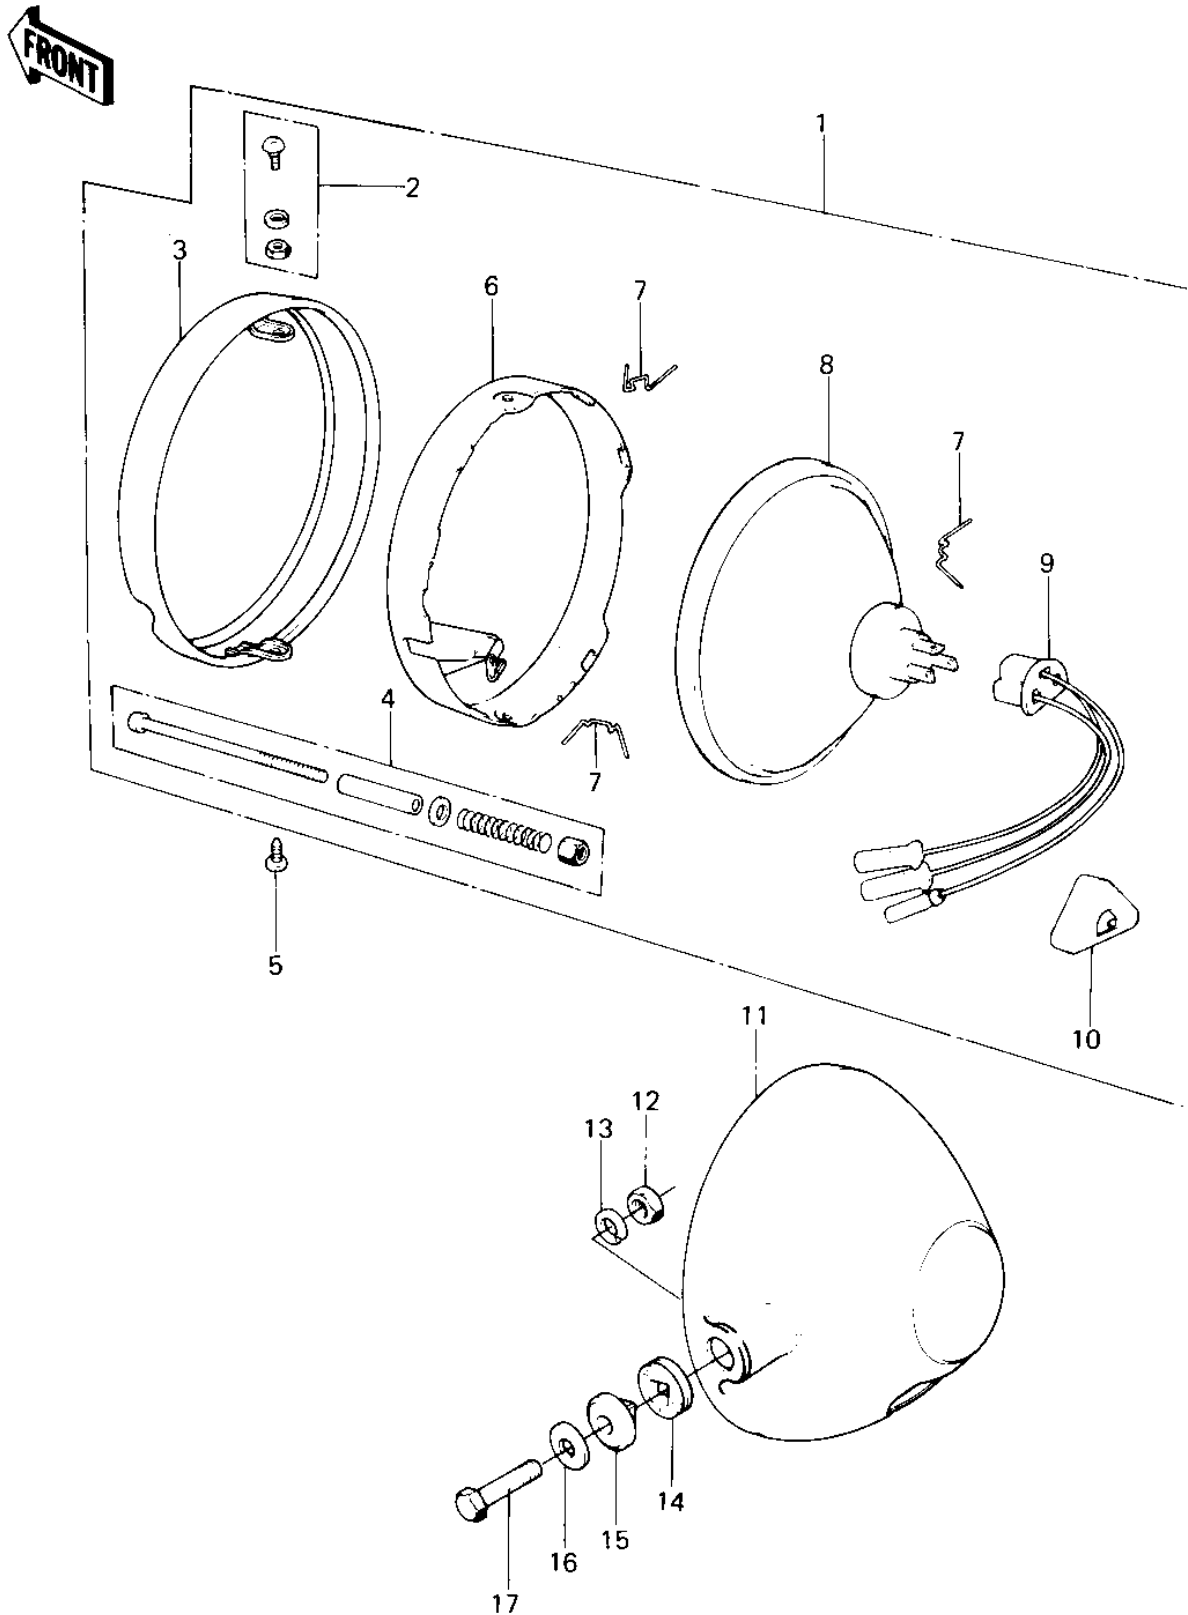

1978 KE100

PARTS DIAGRAM

HEADLIGHT

1978 KE100

PARTS LIST

HEADLIGHT

Kawasaki

Let the Good Times Roll®

ITEM NAME

PART NUMBER

QUANTITY
