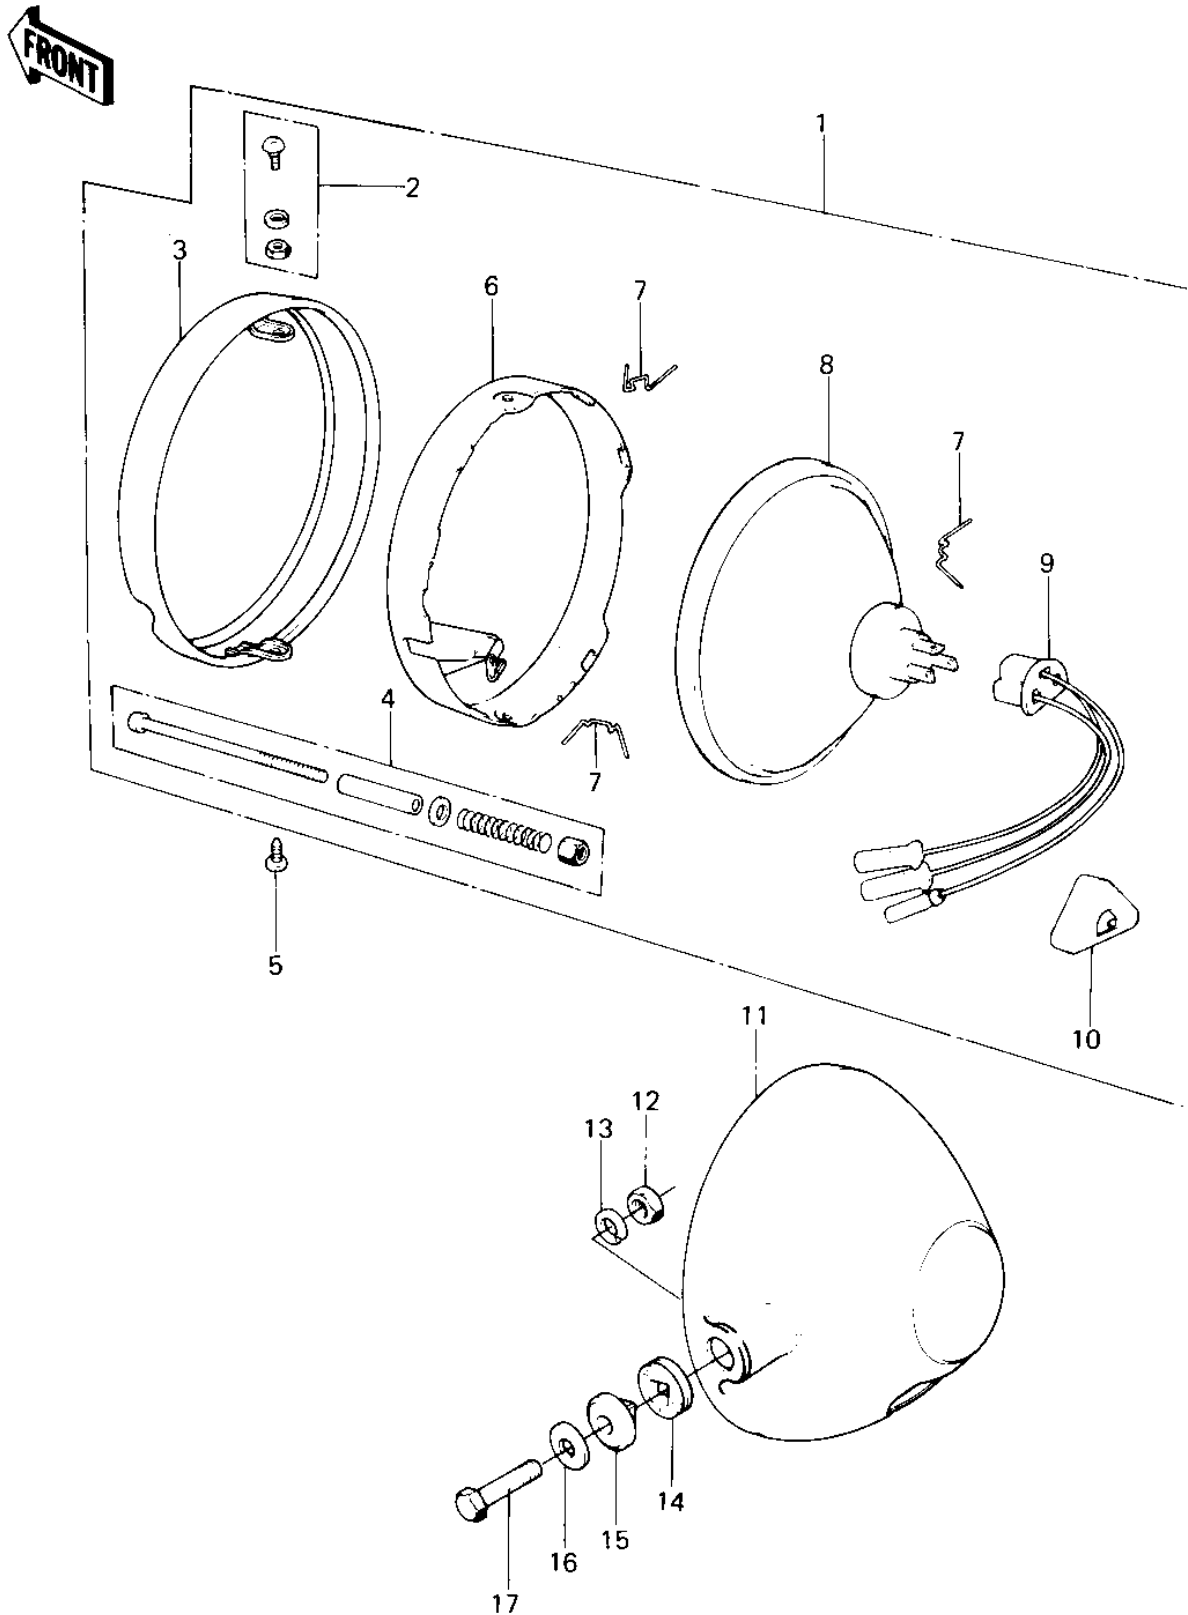

1976 KE100

PARTS DIAGRAM

HEADLIGHT

1976 KE100

PARTS LIST

HEADLIGHT

Kawasaki

Let the Good Times Roll®

ITEM NAME

PART NUMBER

QUANTITY
