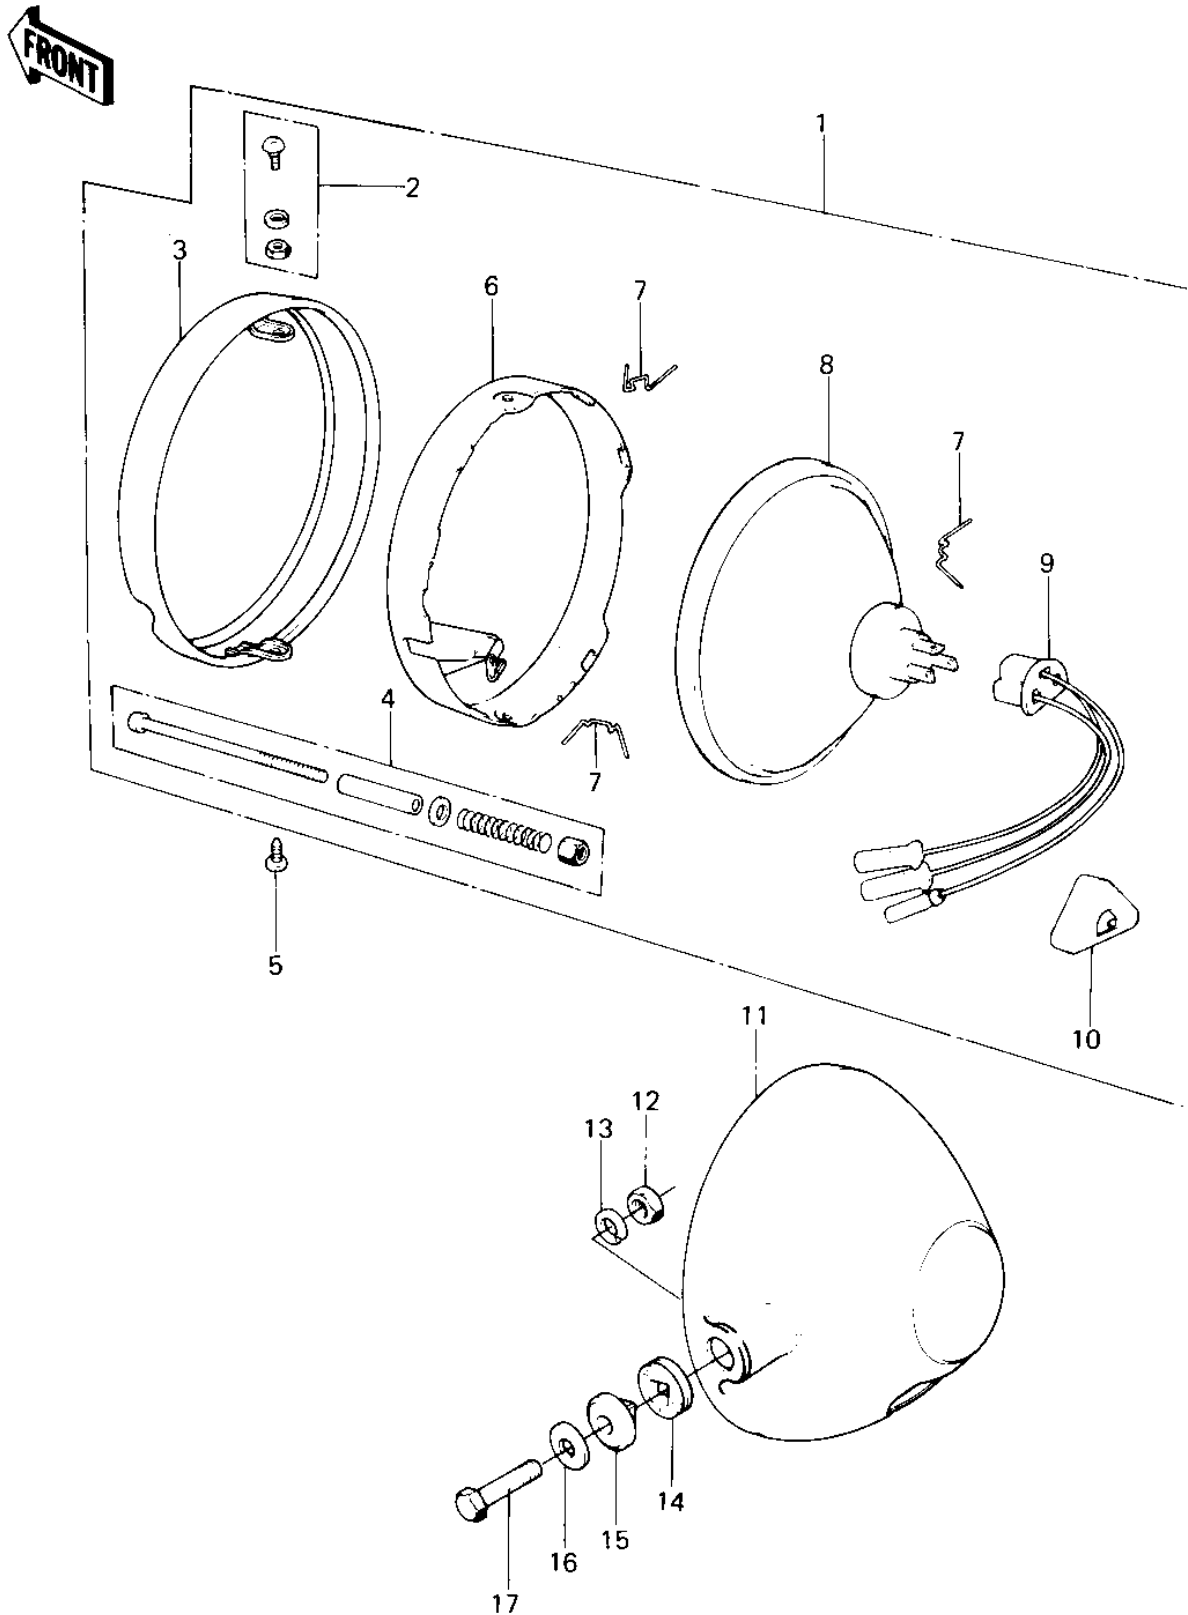

1981 KE100

PARTS DIAGRAM

HEADLIGHT

1981 KE100

PARTS LIST

HEADLIGHT

Kawasaki

Let the Good Times Roll®

ITEM NAME

PART NUMBER

QUANTITY
