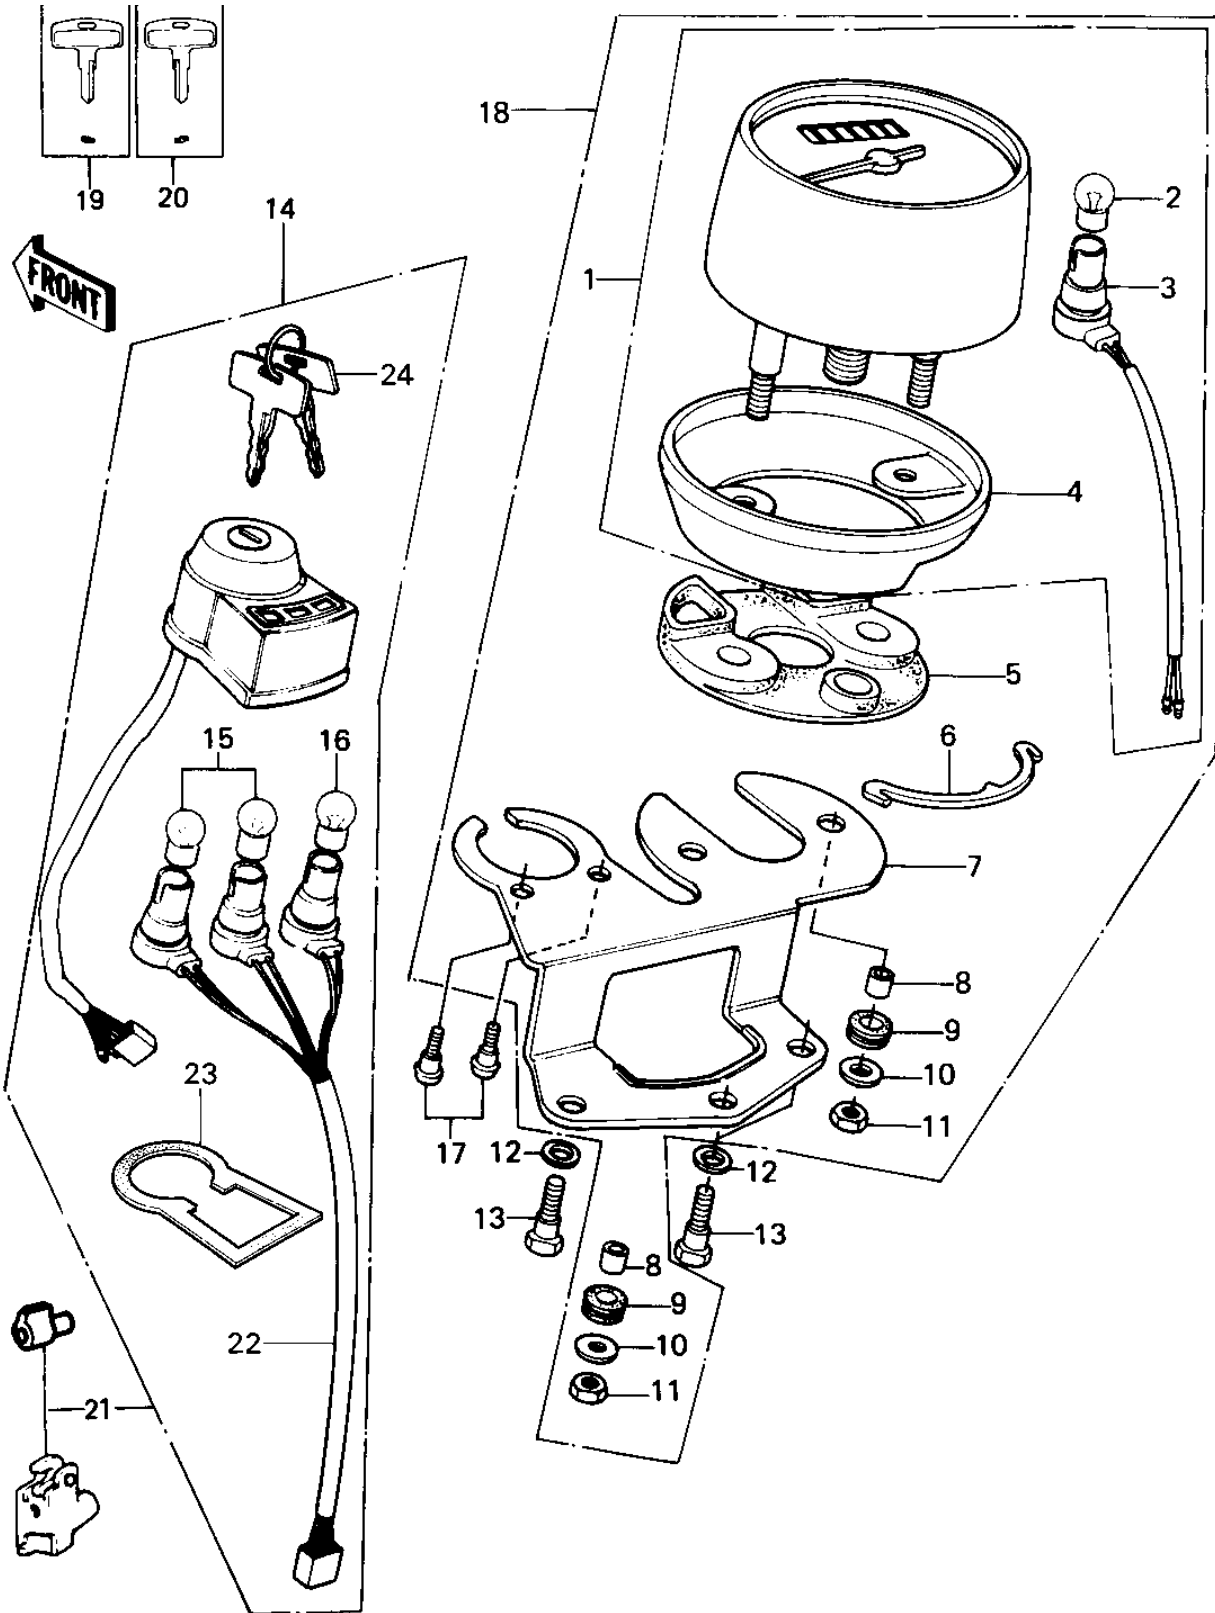

1977 KE100

PARTS DIAGRAM

METERS/IGNITION SWITCH

1977 KE100

PARTS LIST

METERS/IGNITION SWITCH

Kawasaki

Let the Good Times Roll®

ITEM NAME

PART NUMBER

QUANTITY
