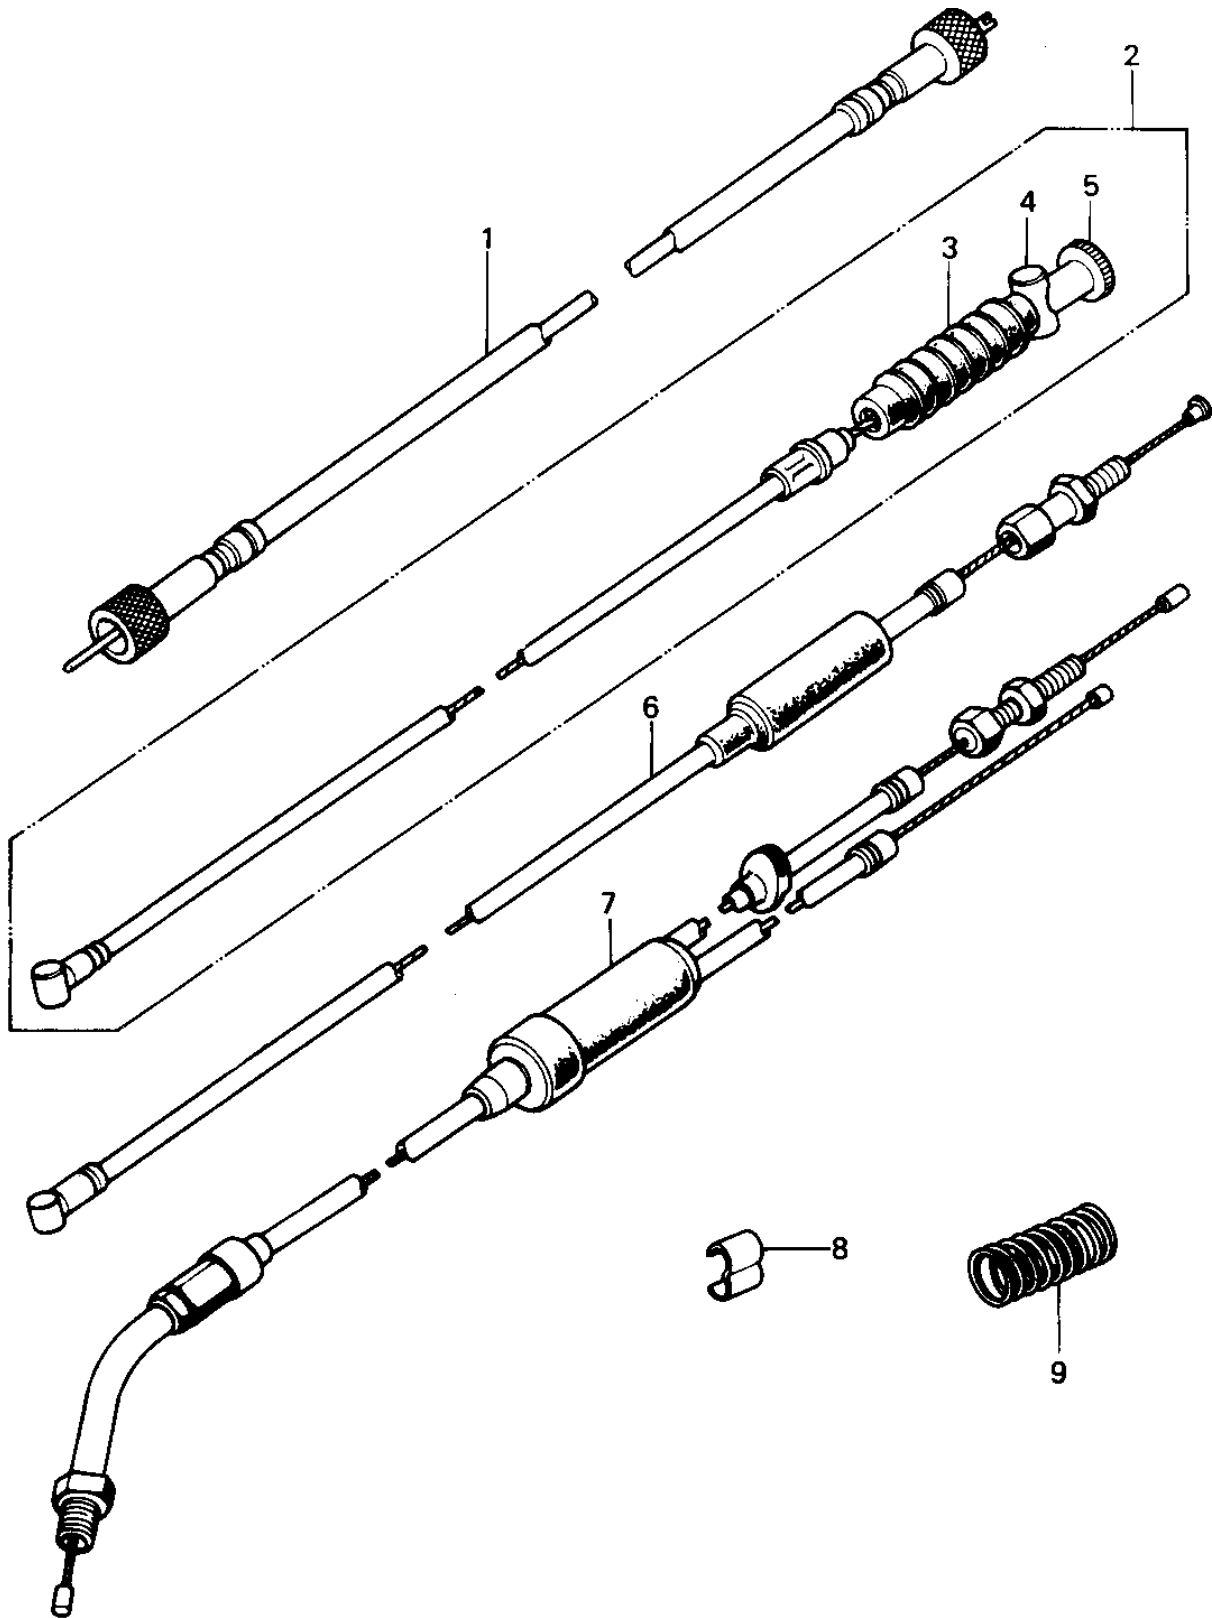

1977 KE100

PARTS DIAGRAM

CABLES

1977 KE100

PARTS LIST

CABLES

Kawasaki

Let the Good Times Roll®

ITEM NAME

PART NUMBER

QUANTITY
