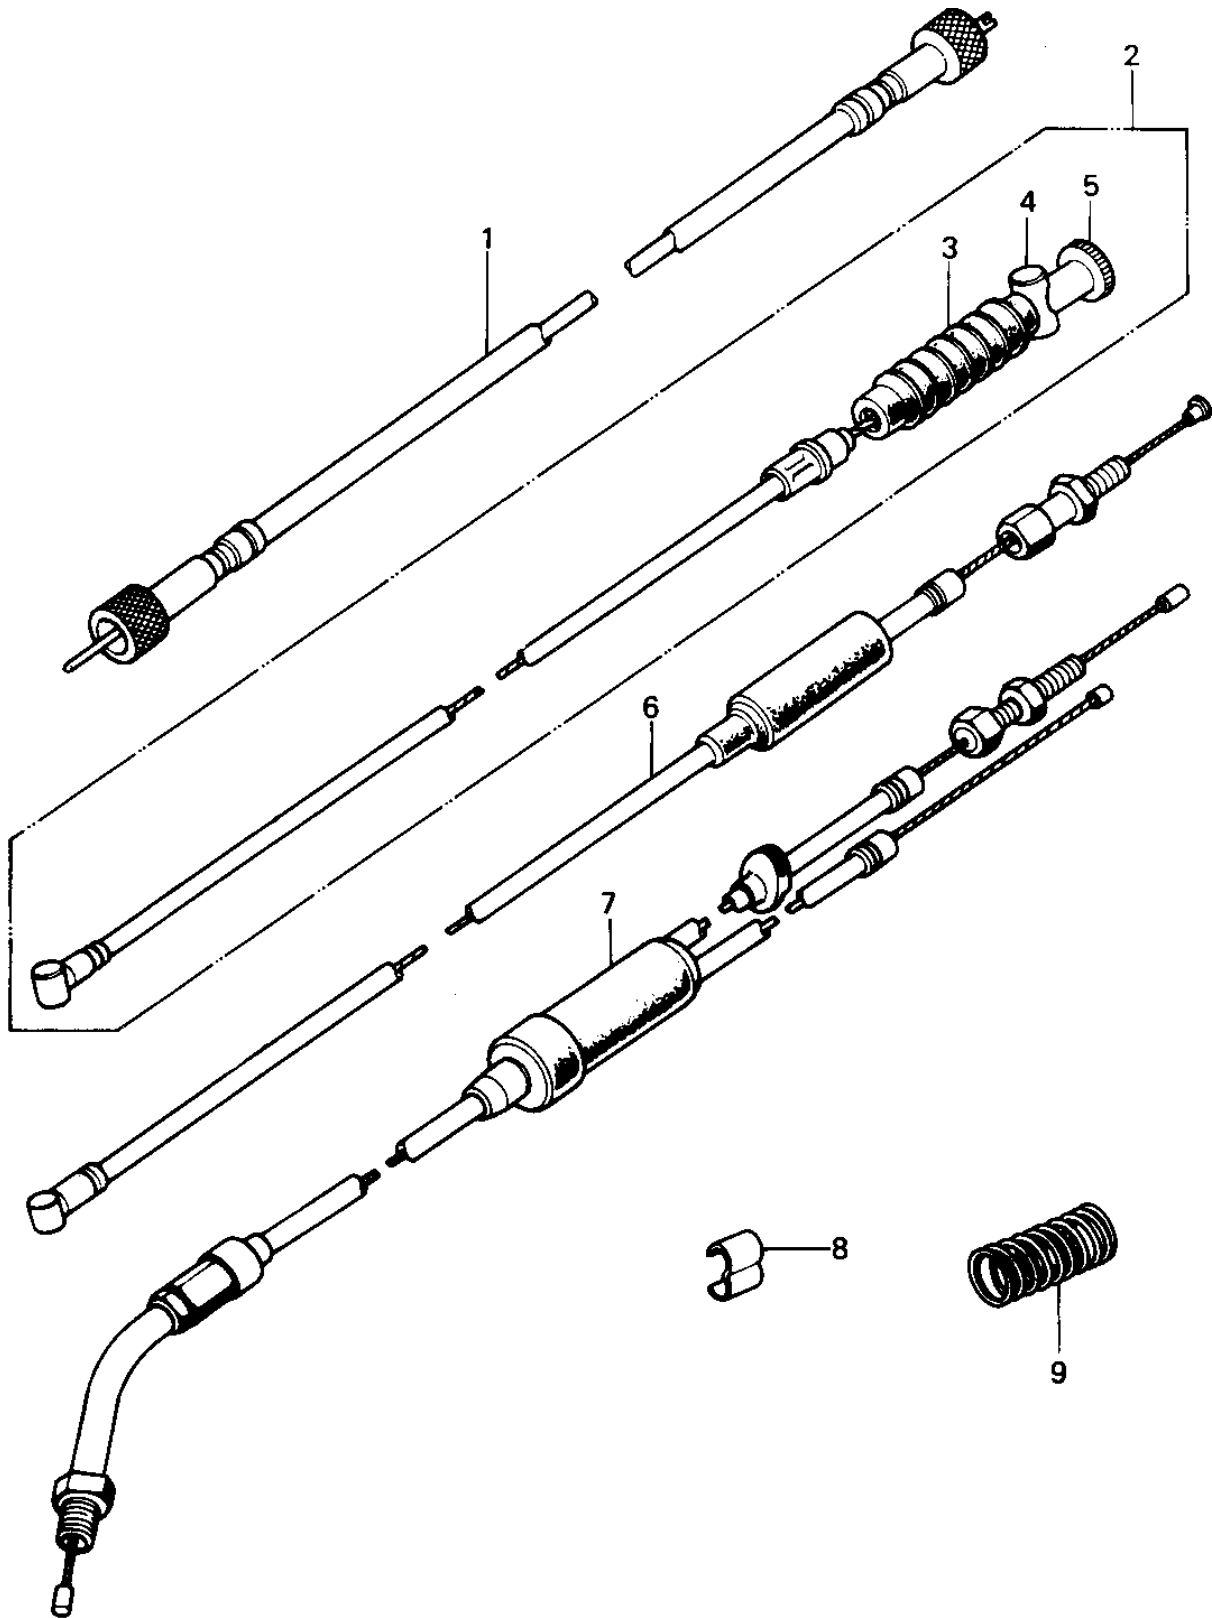

1976 KE100

PARTS DIAGRAM

CABLES

1976 KE100

PARTS LIST

CABLES

Kawasaki

Let the Good Times Roll®

ITEM NAME

PART NUMBER

QUANTITY
