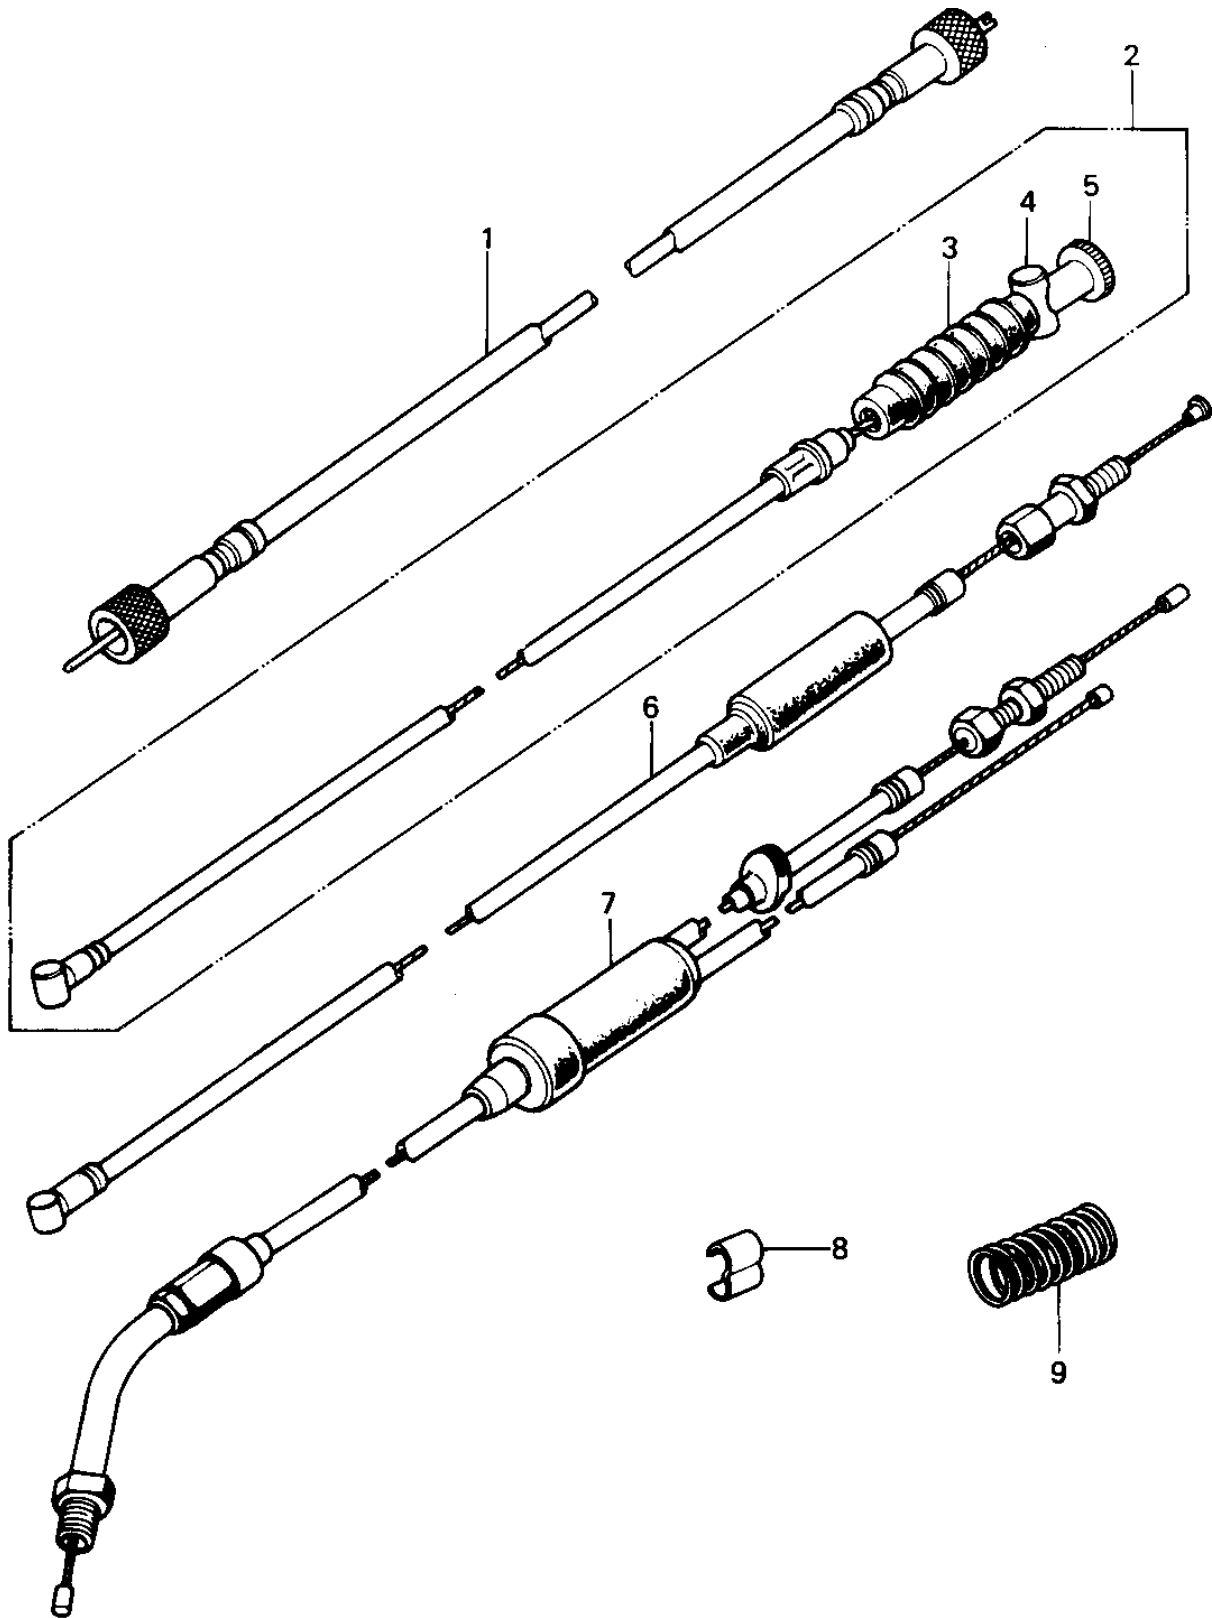

1978 KE100

PARTS DIAGRAM

CABLES

1978 KE100

PARTS LIST

CABLES

Kawasaki

Let the Good Times Roll®

ITEM NAME

PART NUMBER

QUANTITY
