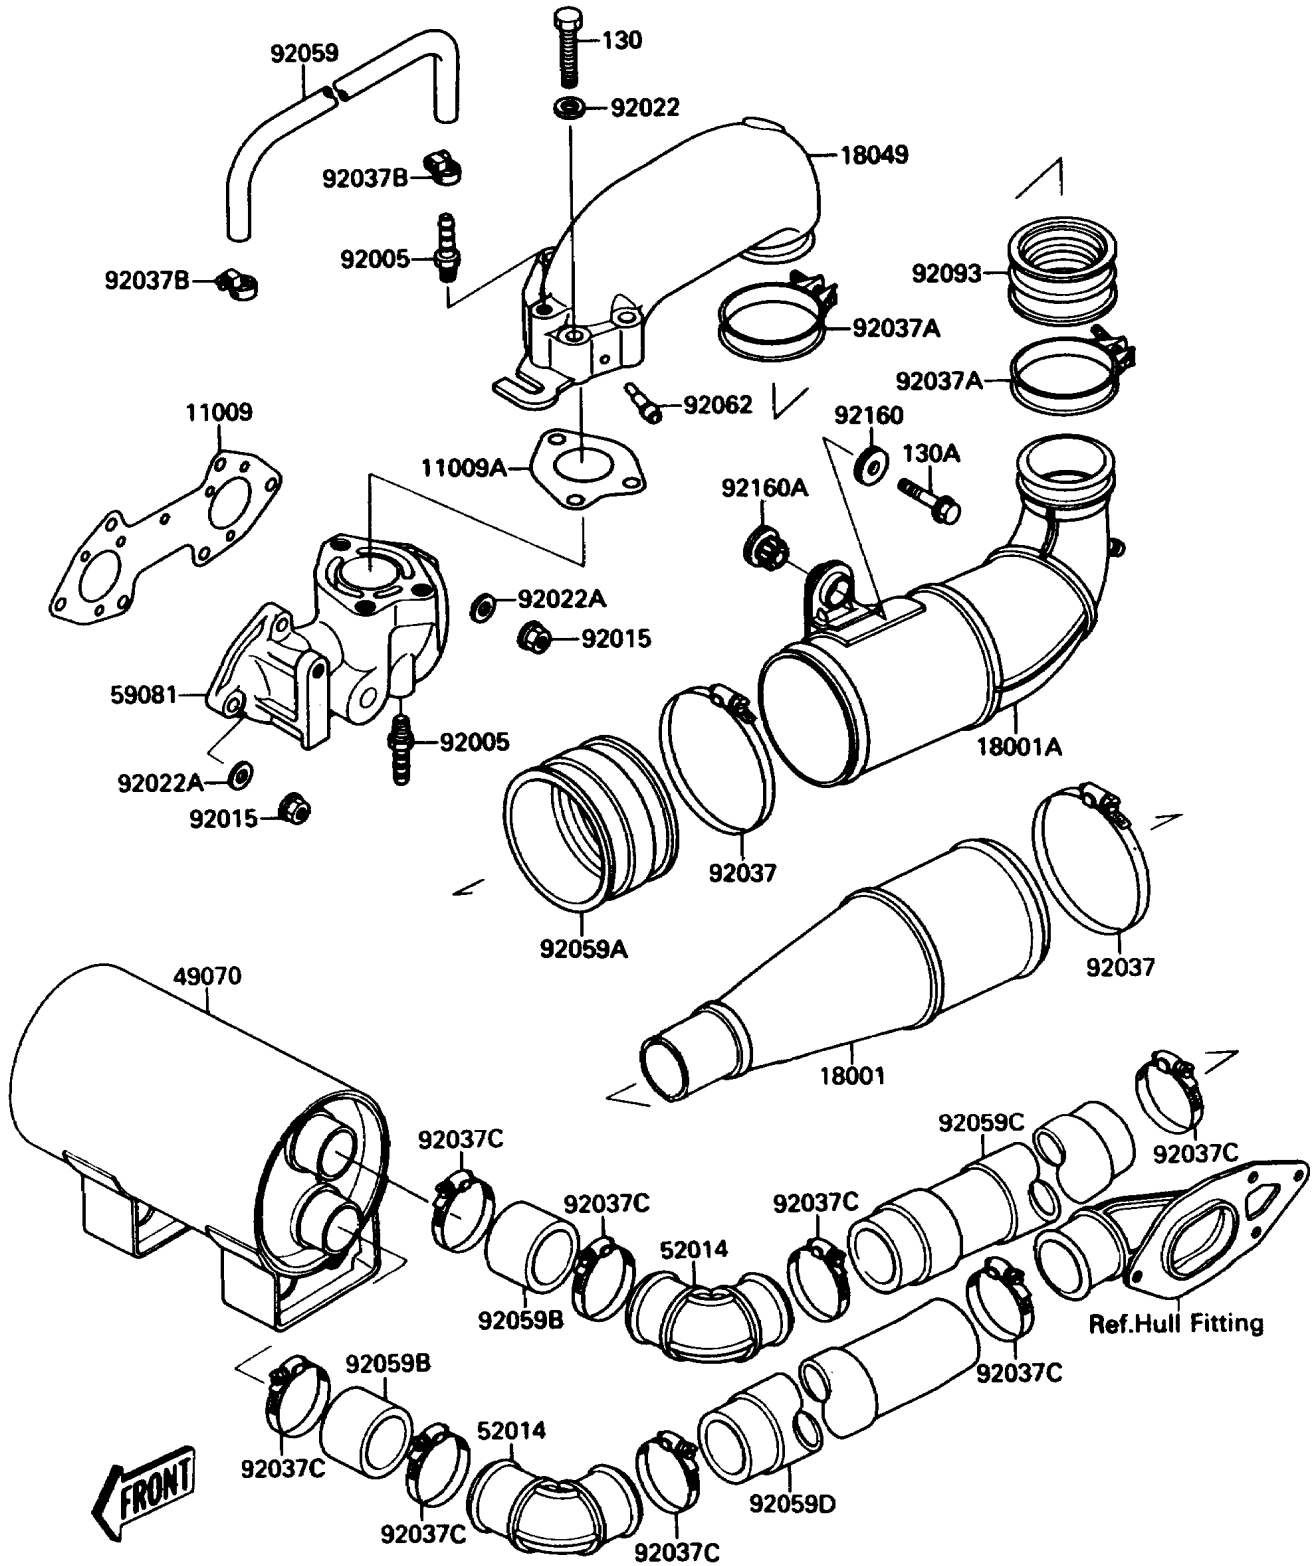

1988 650 SX

PARTS DIAGRAM

Muffler(s)

E1140-0282

1988 650 SX

PARTS LIST

Muffler(s)

Kawasaki

Let the Good Times Roll®

ITEM NAME

PART NUMBER

QUANTITY
