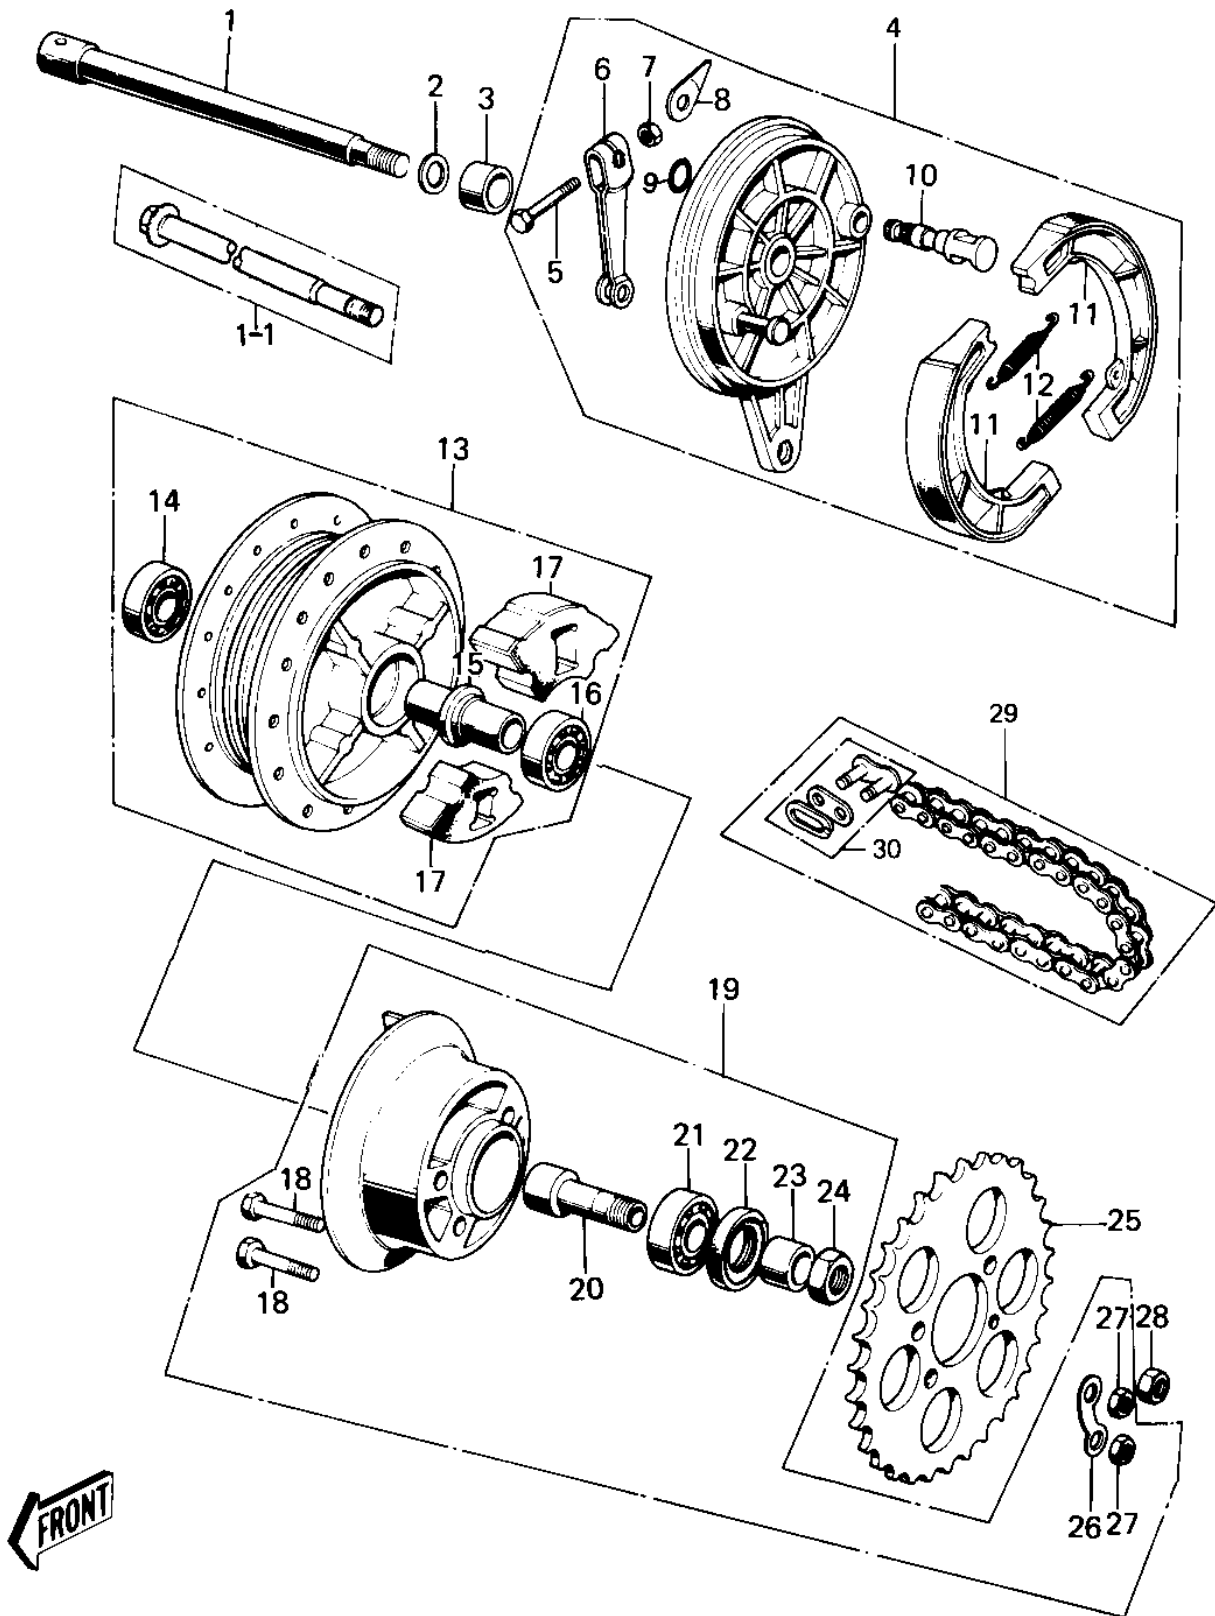

1977 KE100

PARTS DIAGRAM

REAR HUB/BRAKE/CHAIN

1977 KE100

PARTS LIST

REAR HUB/BRAKE/CHAIN

Kawasaki

Let the Good Times Roll®

ITEM NAME

PART NUMBER

QUANTITY
