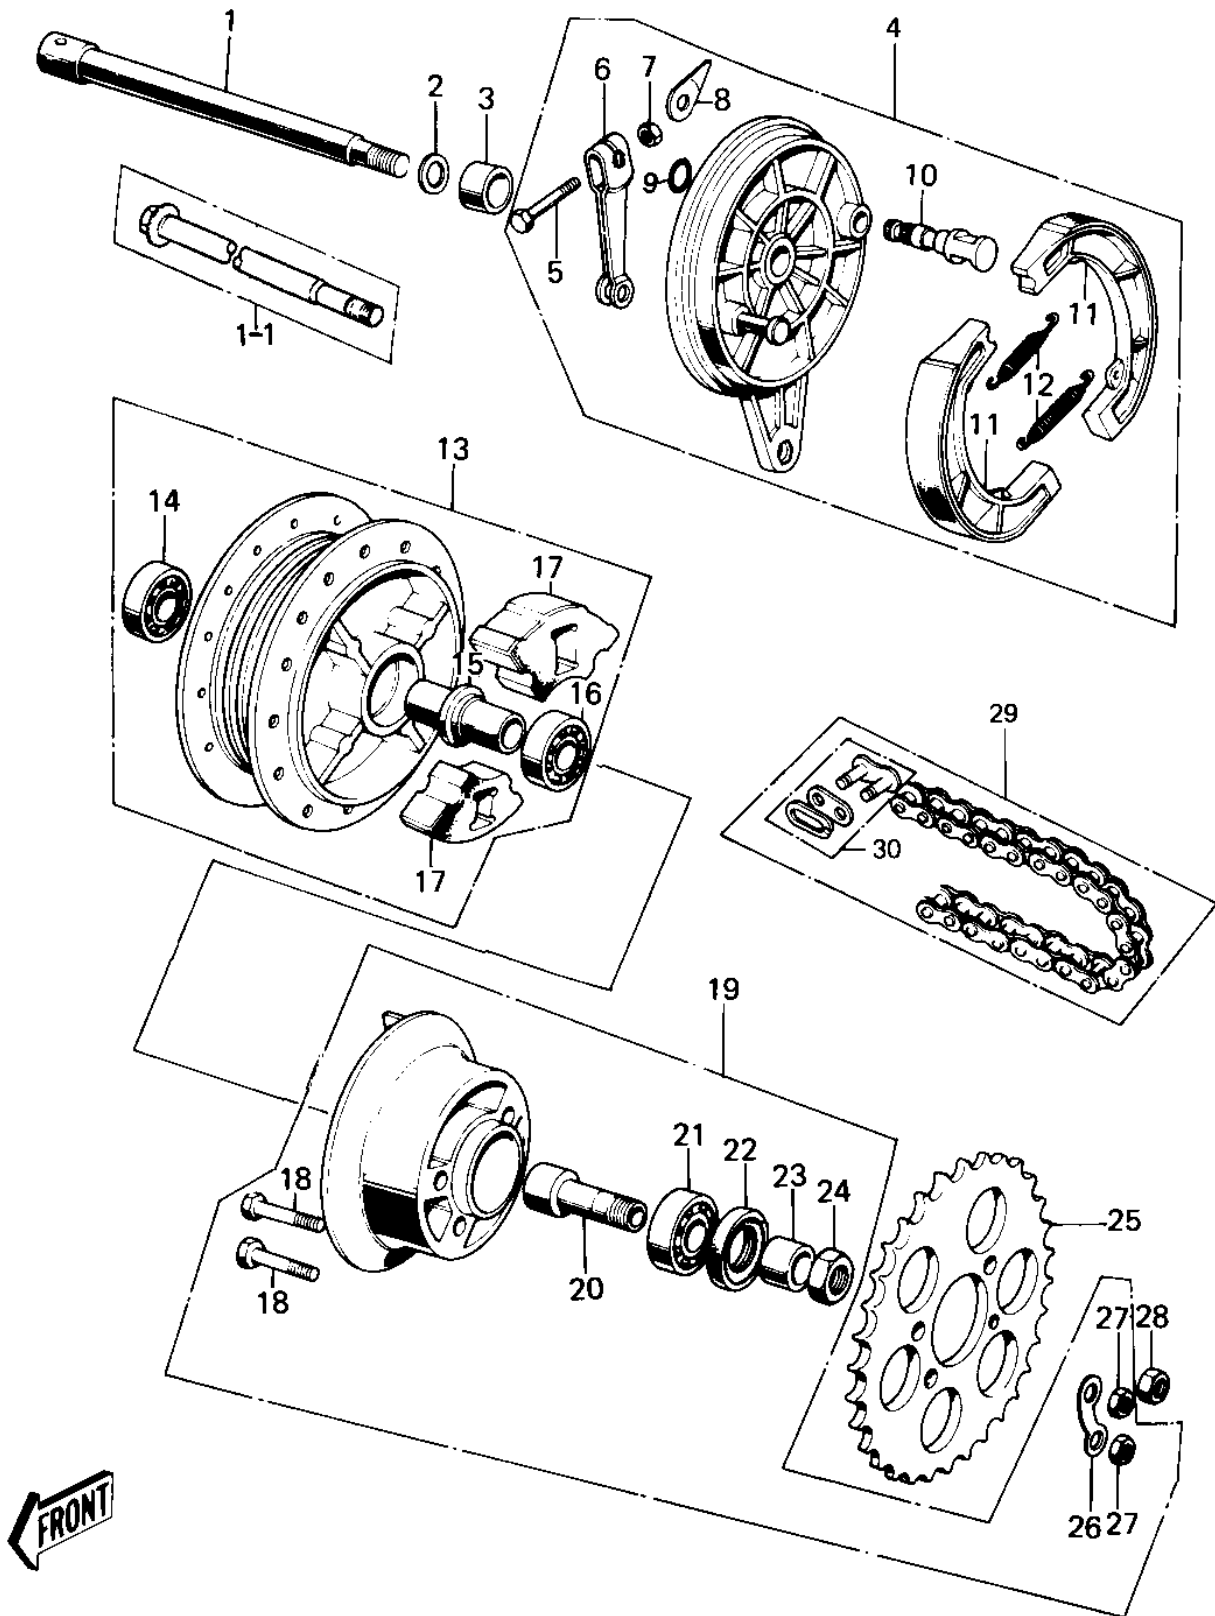

1976 KE100

PARTS DIAGRAM

REAR HUB/BRAKE/CHAIN

1976 KE100

PARTS LIST

REAR HUB/BRAKE/CHAIN

ITEM NAME

PART NUMBER

QUANTITY
