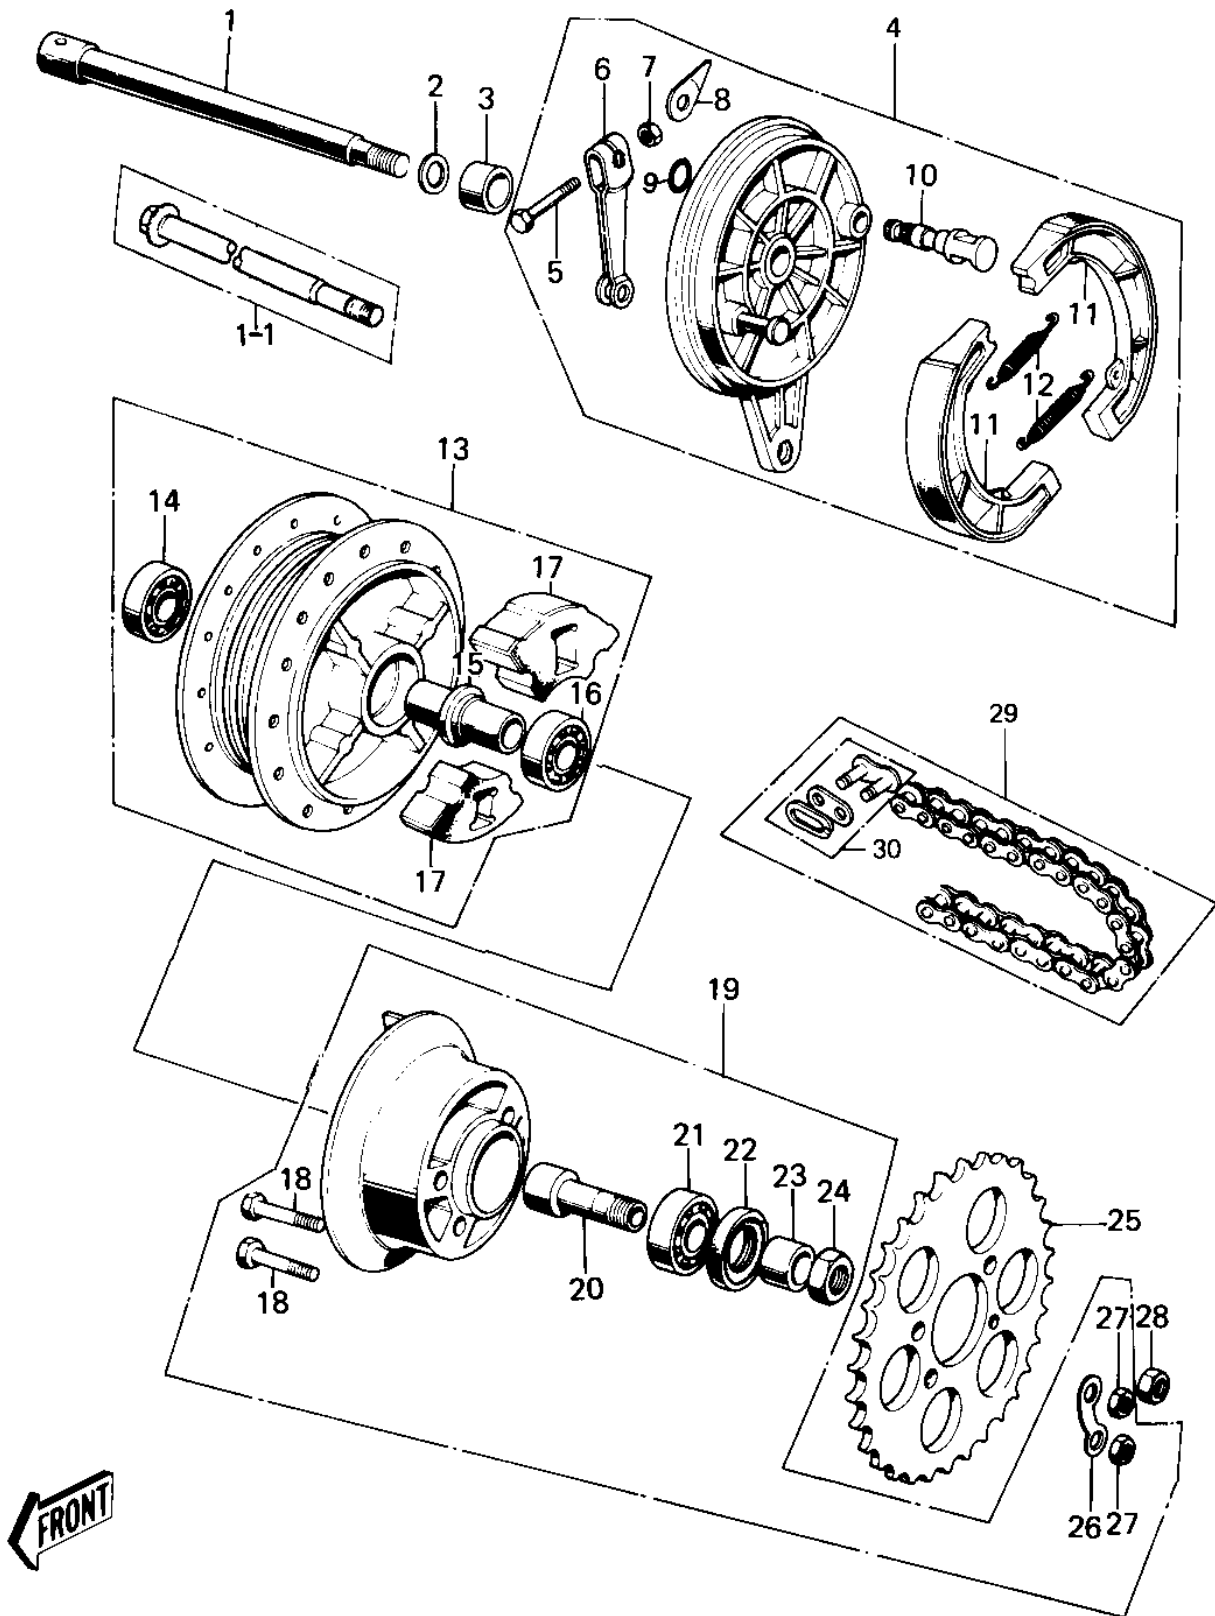

1981 KE100

PARTS DIAGRAM

REAR HUB/BRAKE/CHAIN

1981 KE100

PARTS LIST

REAR HUB/BRAKE/CHAIN

Kawasaki

Let the Good Times Roll®

ITEM NAME

PART NUMBER

QUANTITY
