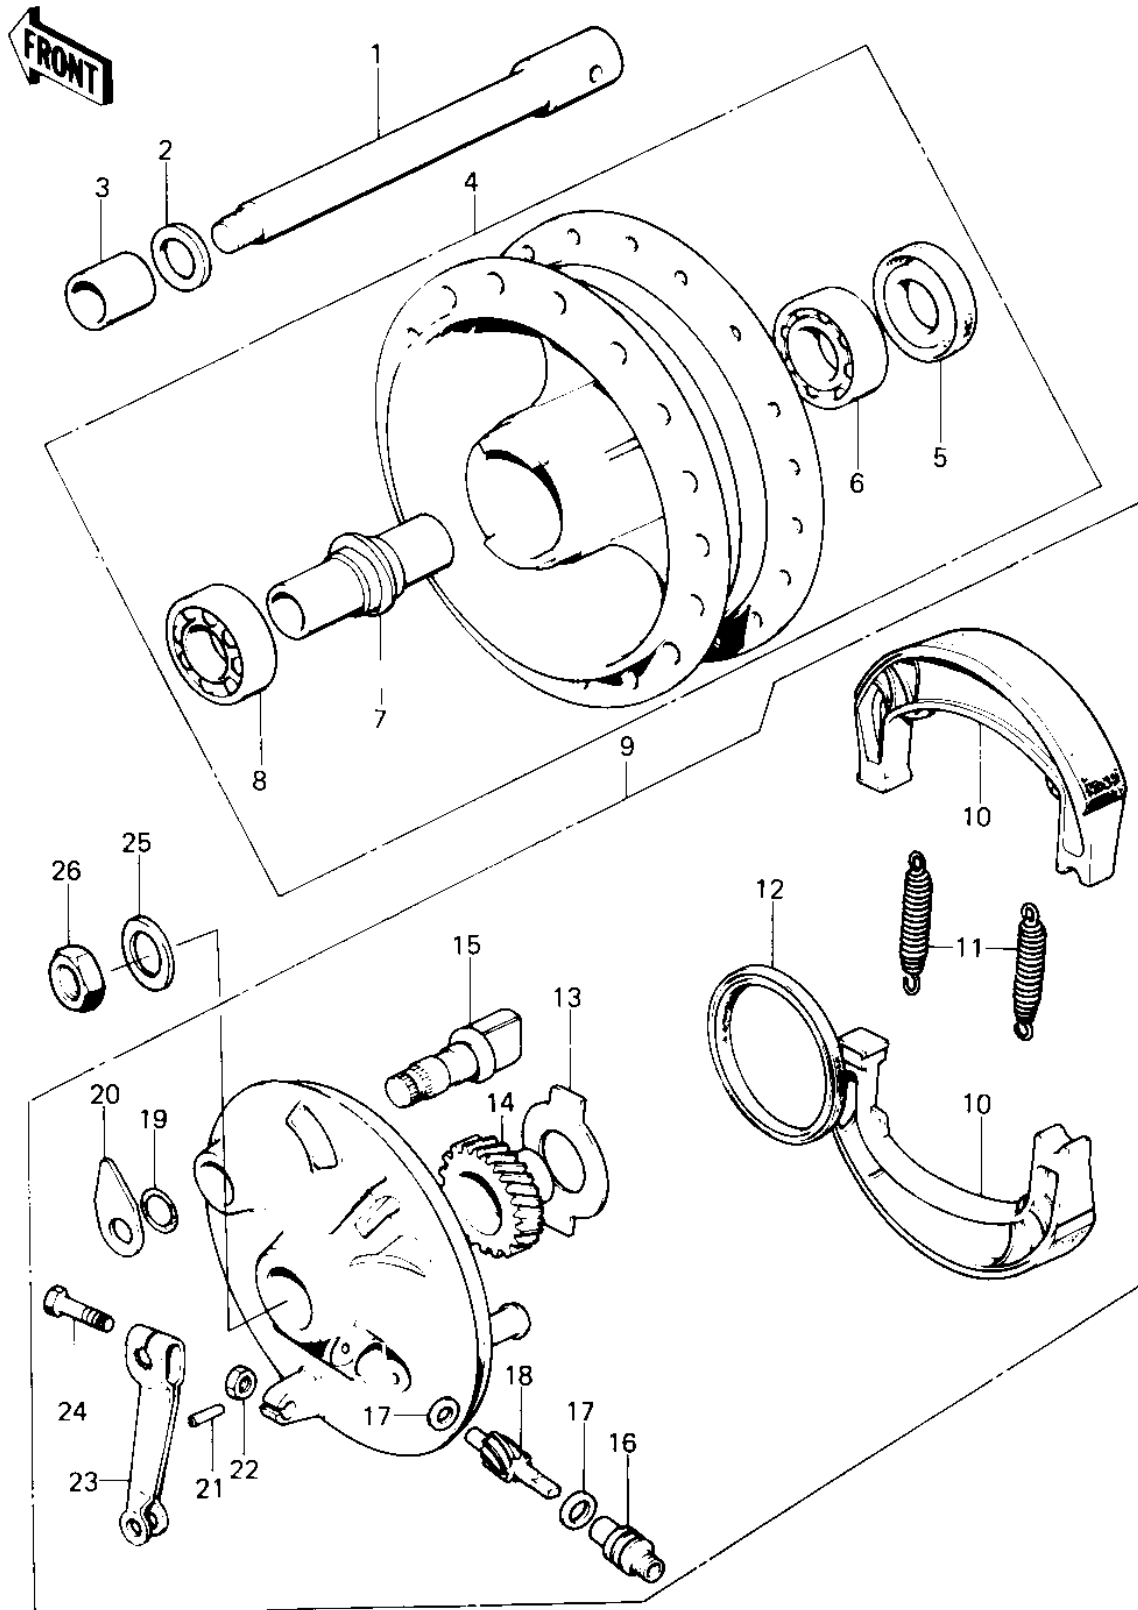

1977 KE100

PARTS DIAGRAM FRONT HUB/BRAKE

1977 KE100

PARTS LIST FRONT HUB/BRAKE

ITEM NAME

PART NUMBER

QUANTITY
