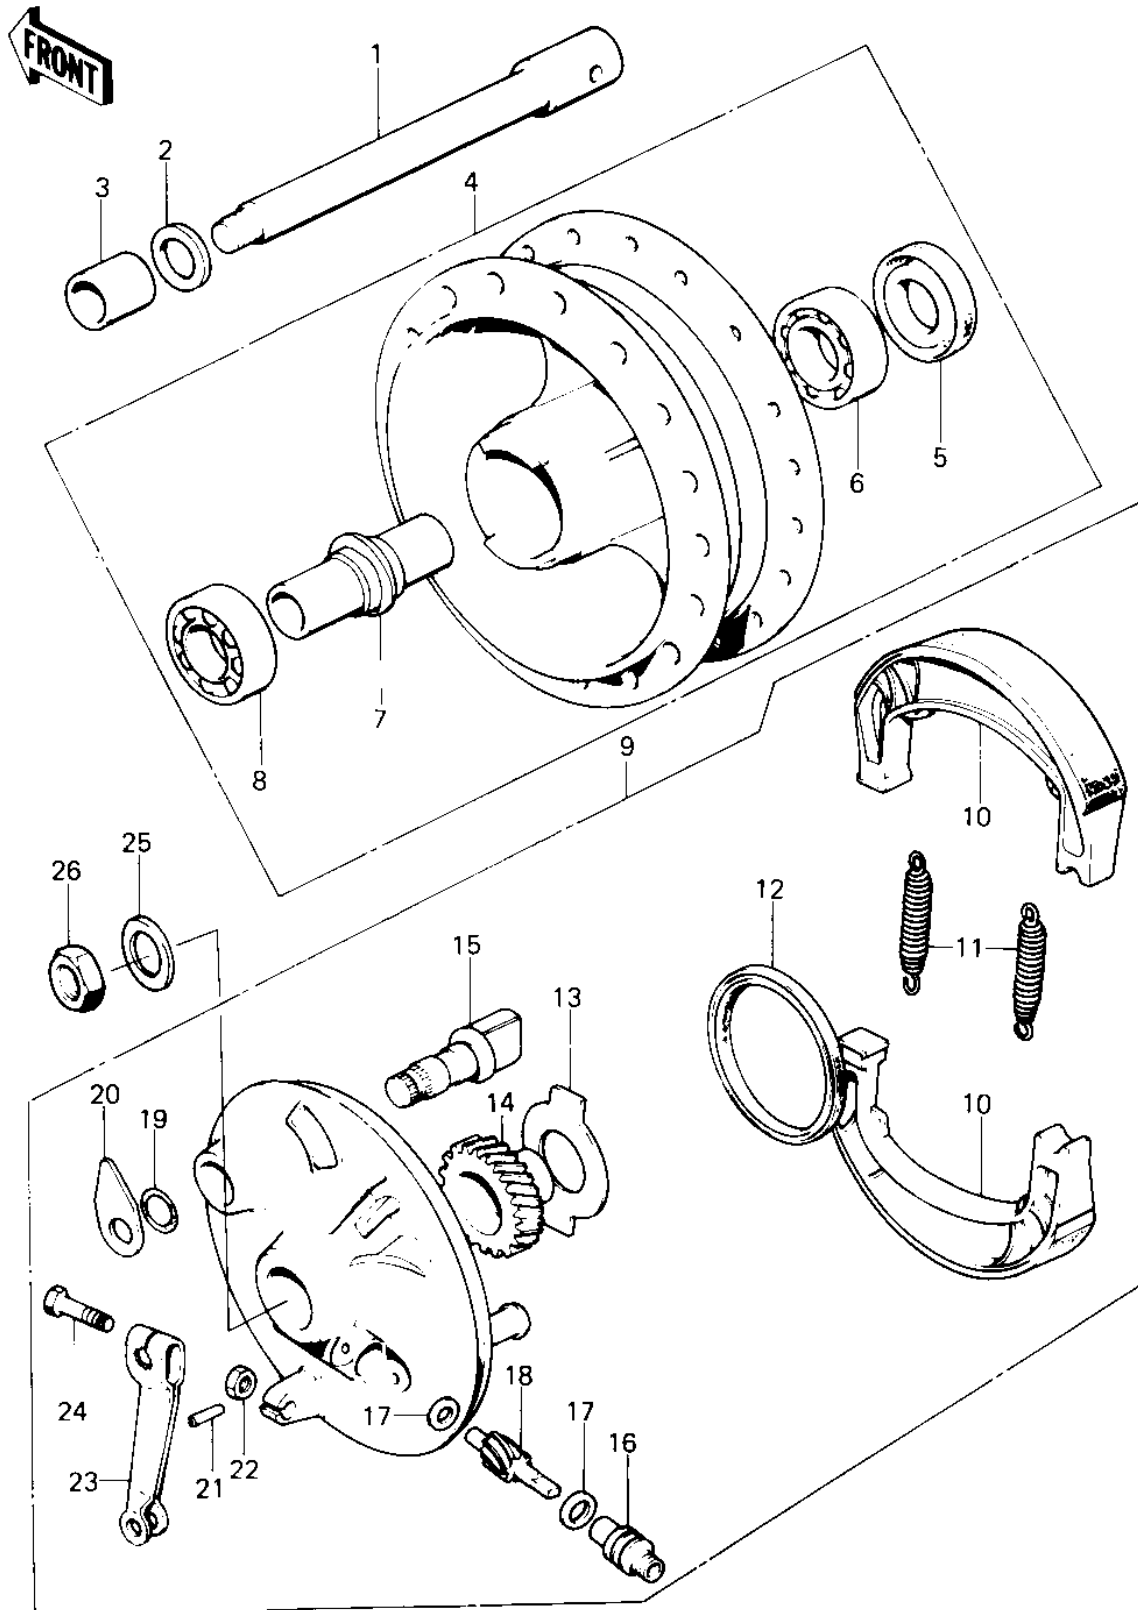

1978 KE100

PARTS DIAGRAM FRONT HUB/BRAKE

1978 KE100

PARTS LIST FRONT HUB/BRAKE

ITEM NAME

PART NUMBER

QUANTITY
