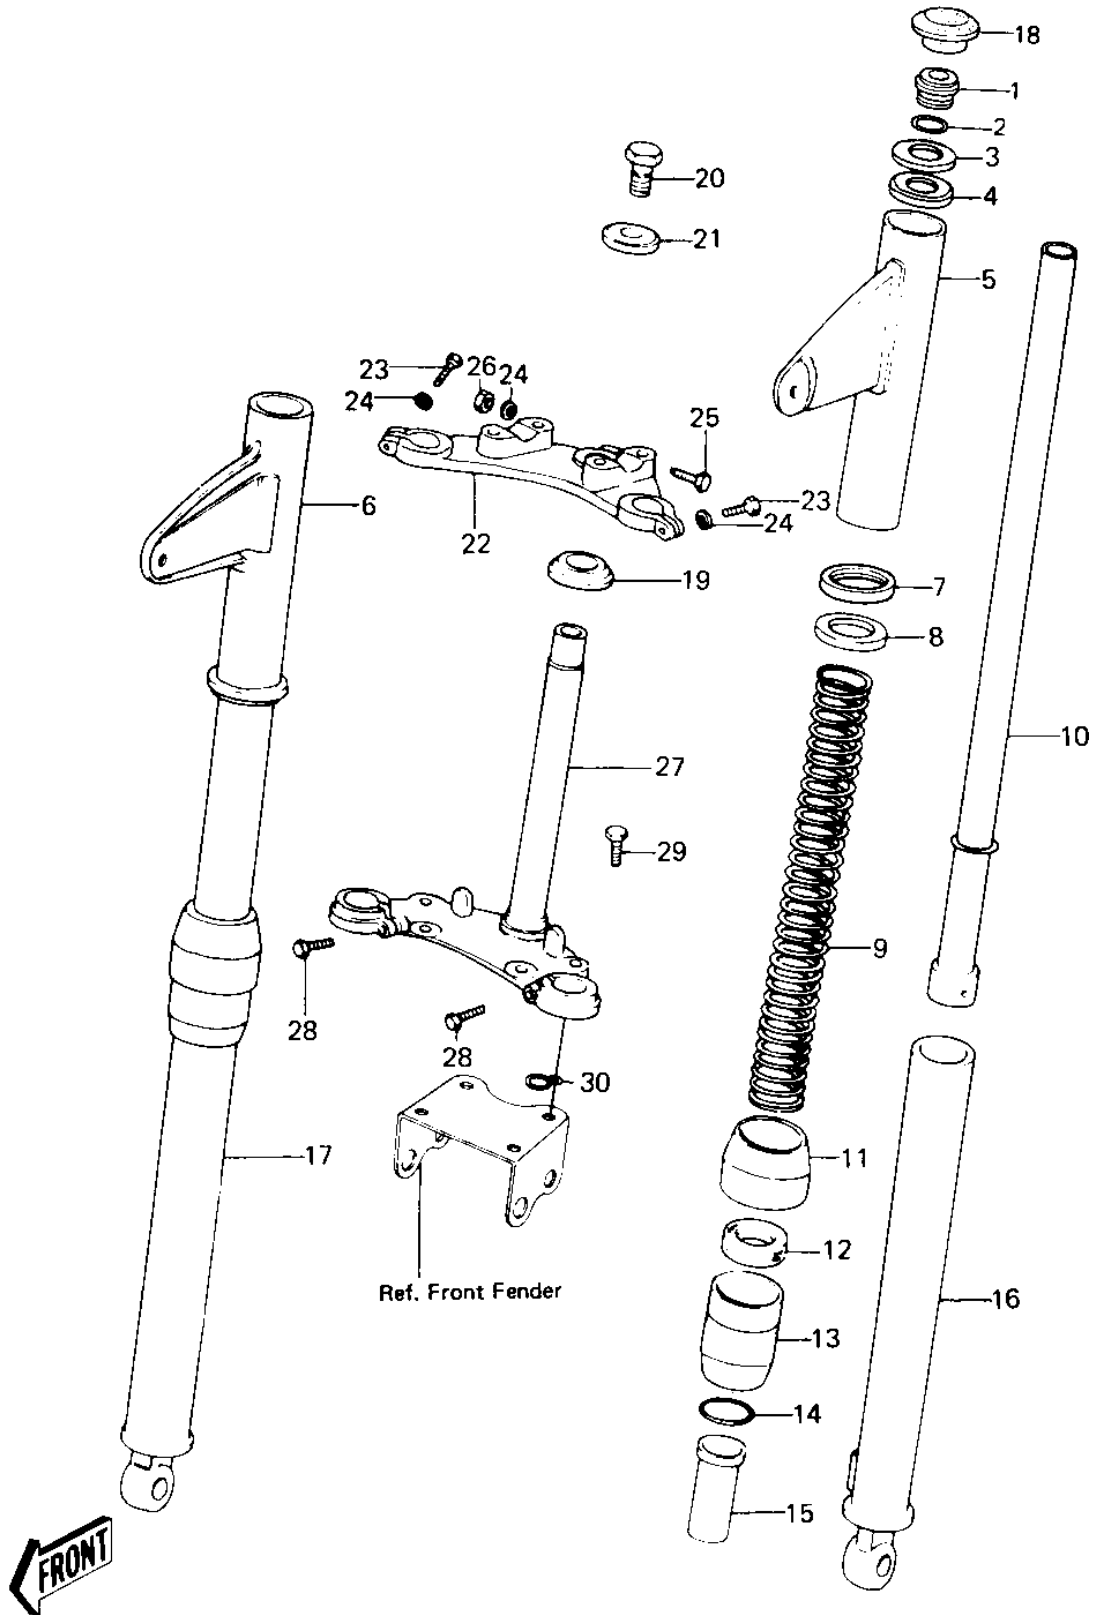

1977 KE100

PARTS DIAGRAM

FRONT FORK (KE100-A9/A10)

1977 KE100

PARTS LIST

FRONT FORK (KE100-A9/A10)

ITEM NAME

PART NUMBER

QUANTITY
