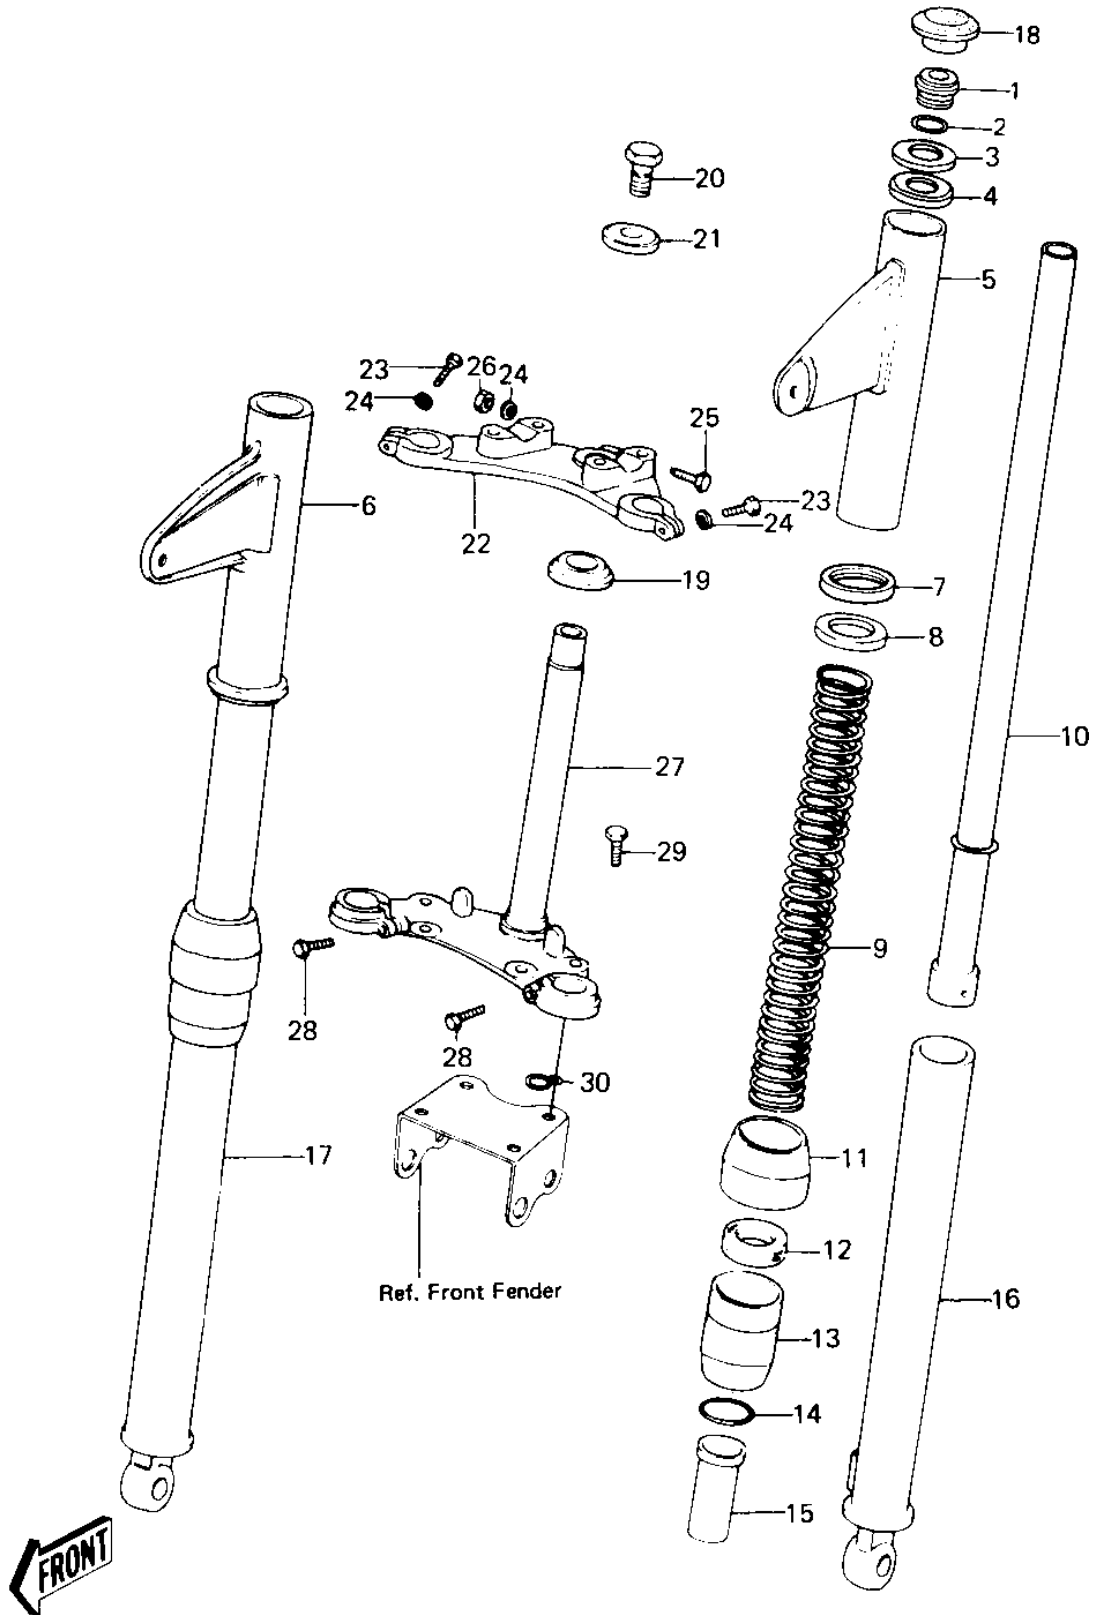

1981 KE100

PARTS DIAGRAM

FRONT FORK (KE100-A9/A10)

1981 KE100

PARTS LIST

FRONT FORK (KE100-A9/A10)

ITEM NAME

PART NUMBER

QUANTITY
