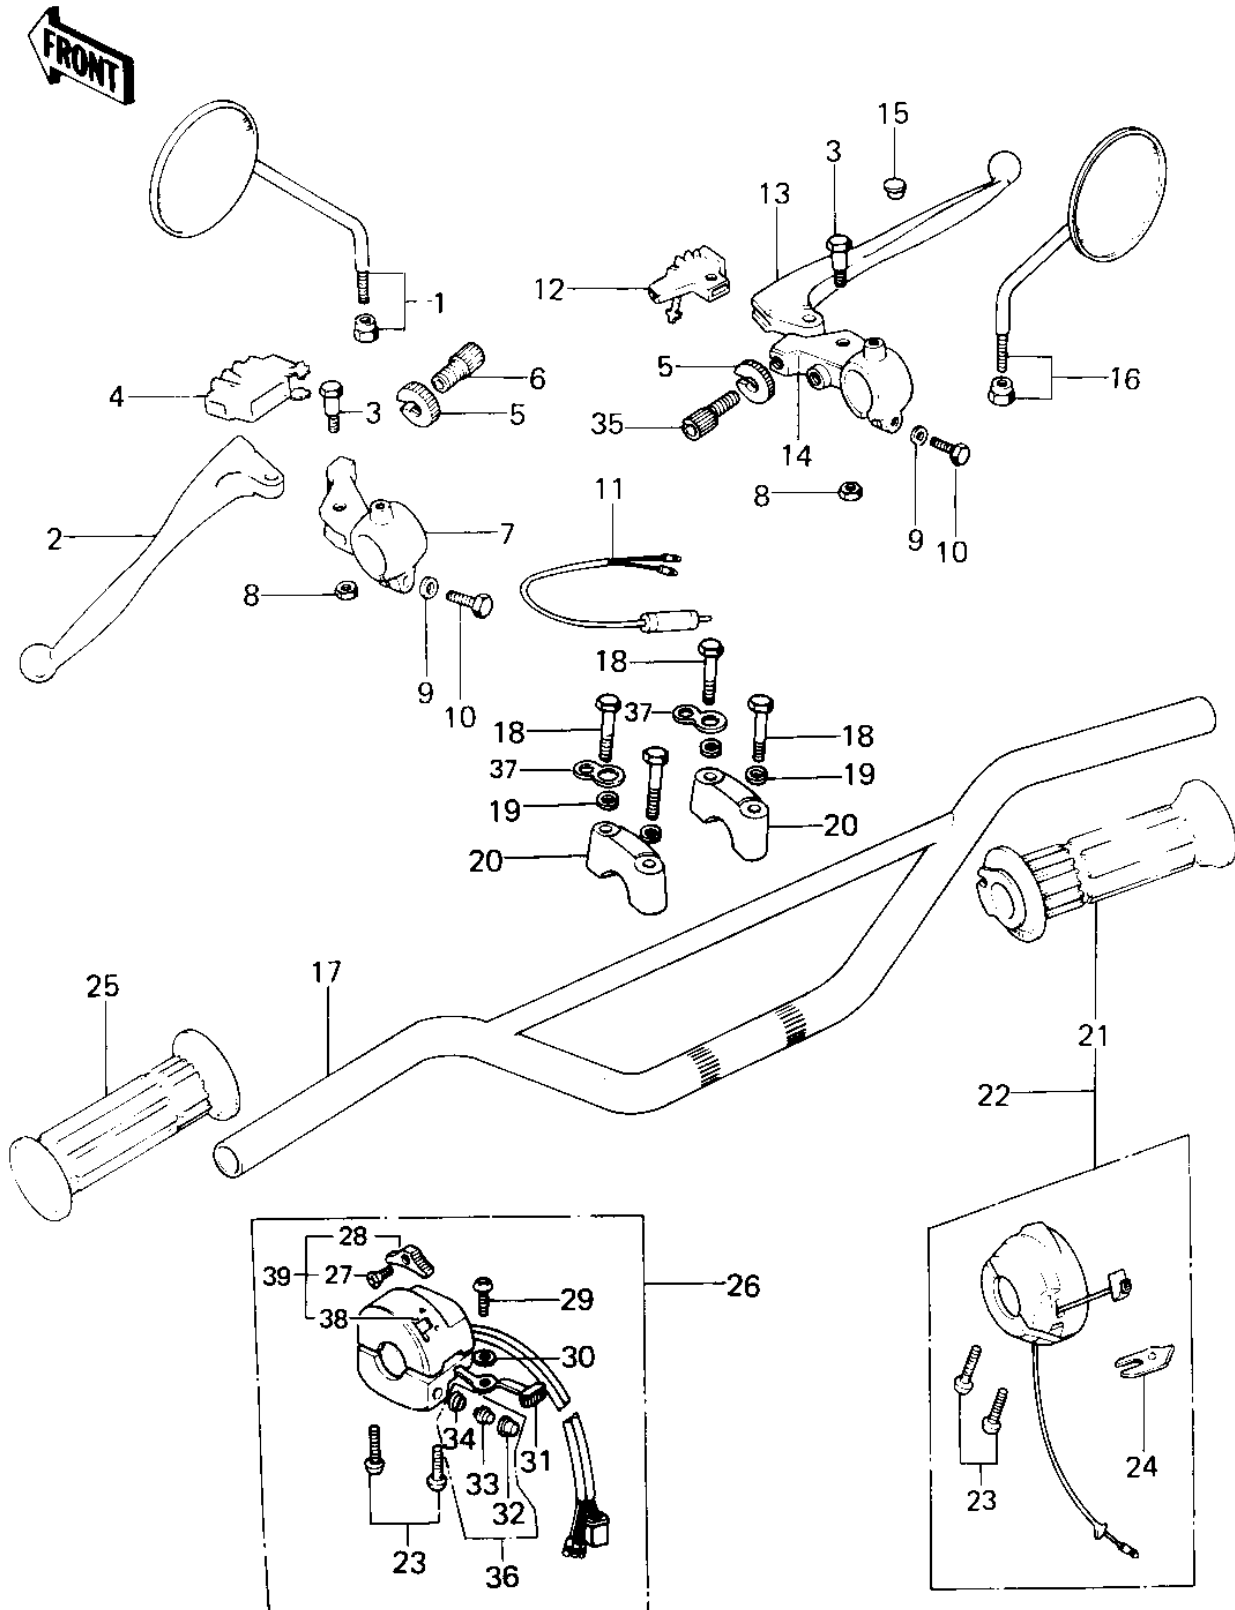

1977 KE100

PARTS DIAGRAM

HANDLEBAR

1977 KE100

PARTS LIST

HANDLEBAR

Kawasaki

Let the Good Times Roll®

ITEM NAME

PART NUMBER

QUANTITY
