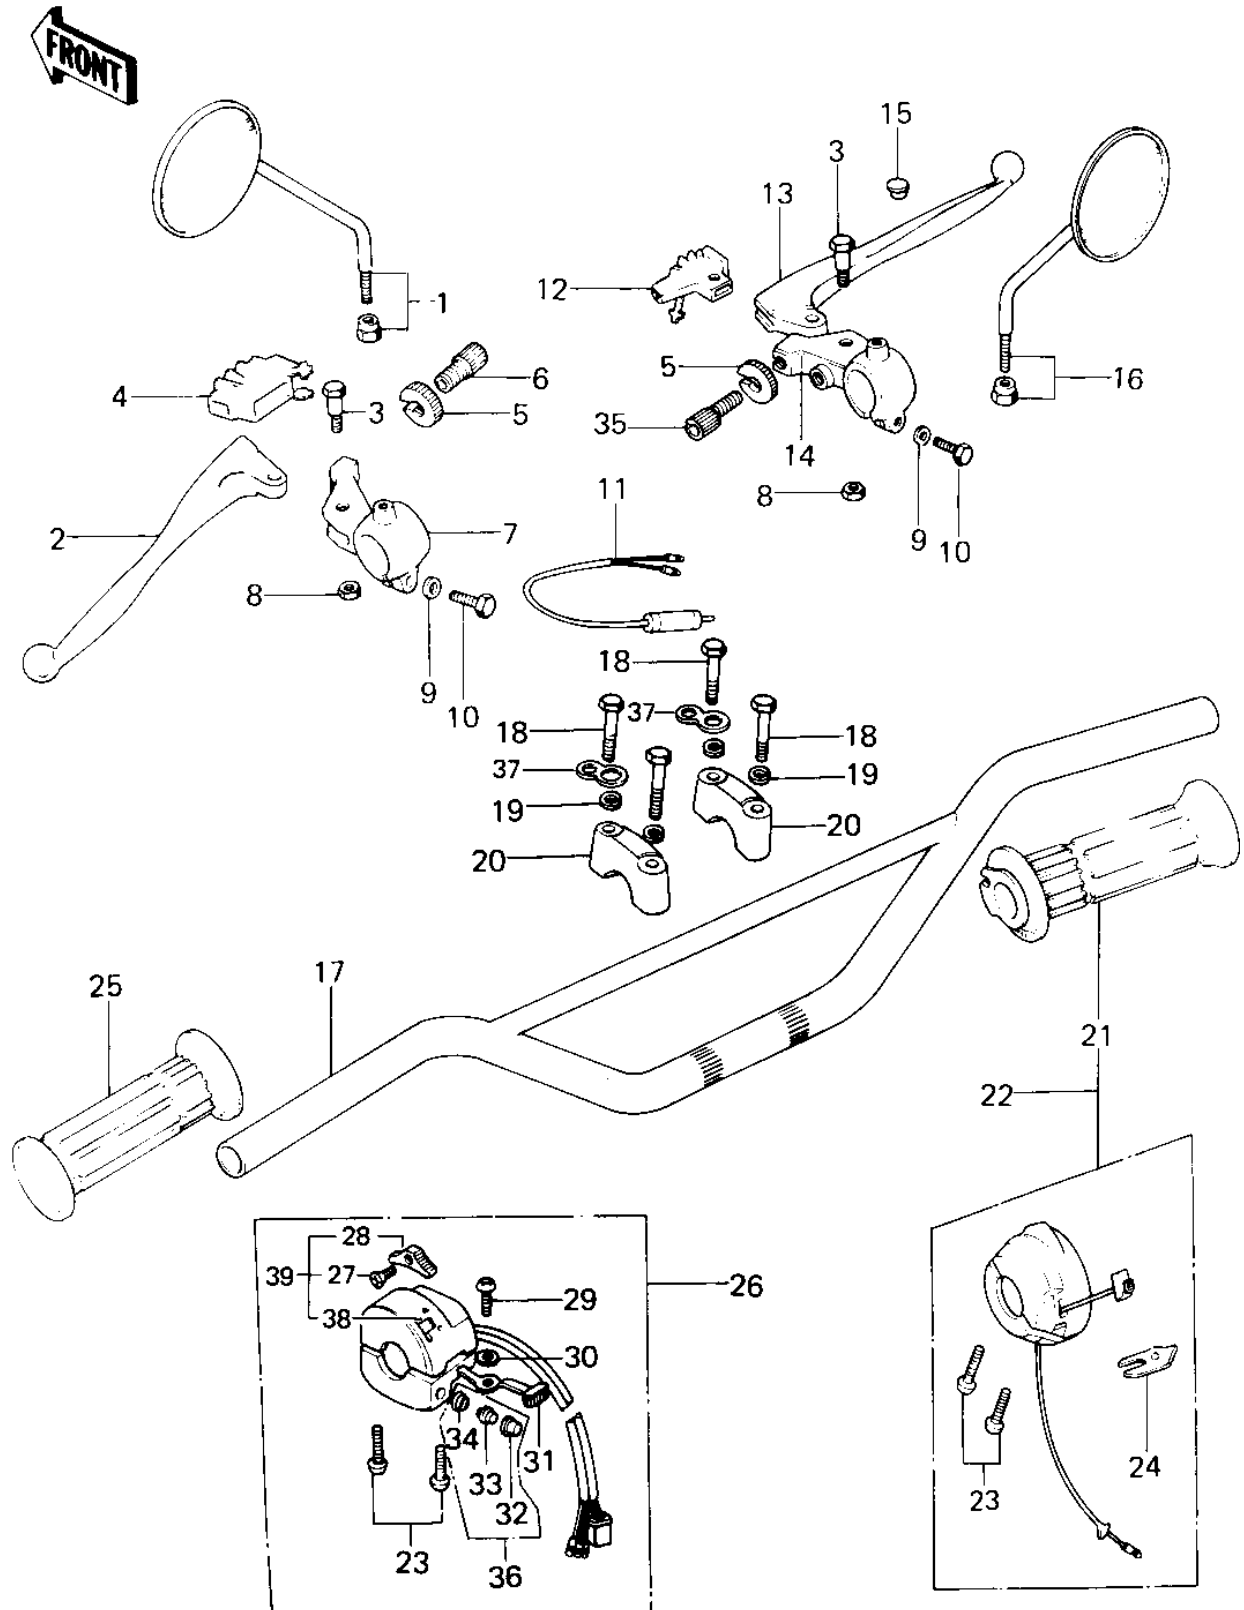

1981 KE100

PARTS DIAGRAM

HANDLEBAR

1981 KE100

PARTS LIST HANDLEBAR

ITEM NAME

PART NUMBER

QUANTITY
