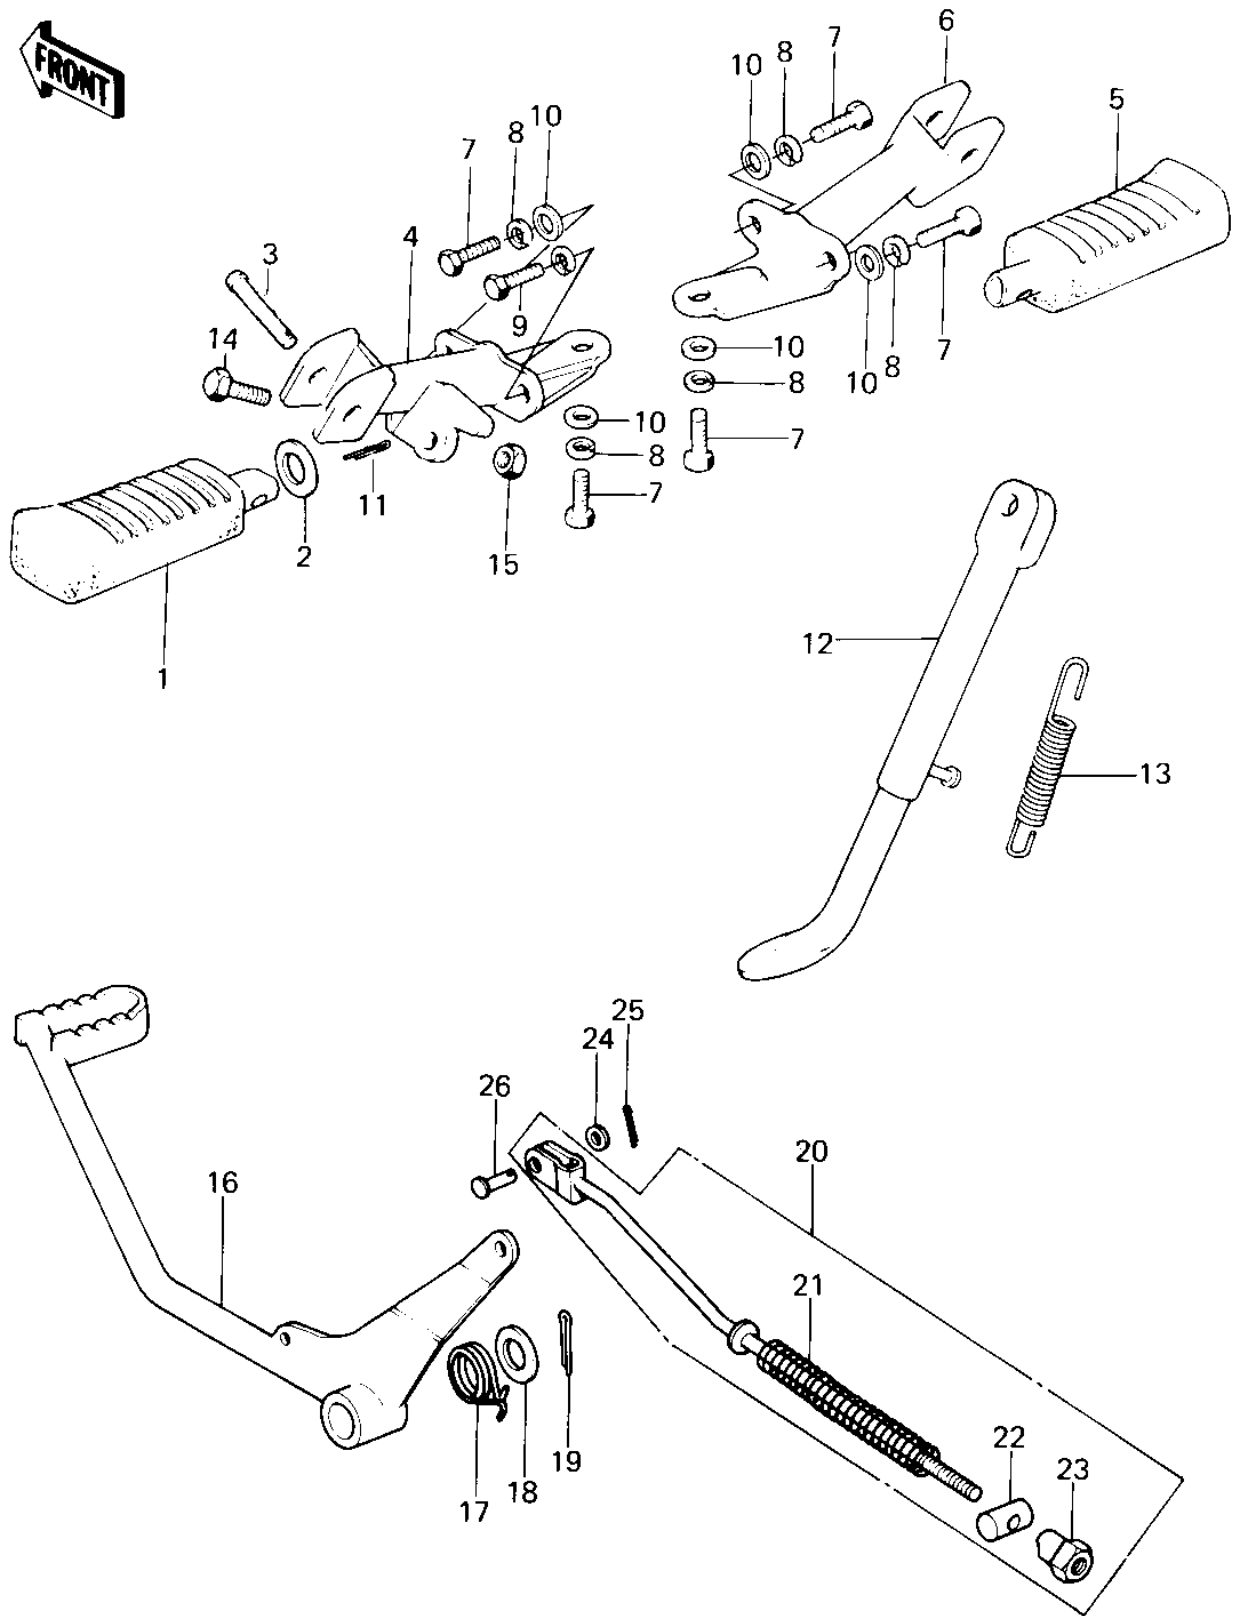

1981 KE100

PARTS DIAGRAM

FOOTRESTS/STAND/BRAKE PEDAL

1981 KE100

PARTS LIST

FOOTRESTS/STAND/BRAKE PEDAL

Kawasaki

Let the Good Times Roll®

ITEM NAME

PART NUMBER

QUANTITY
