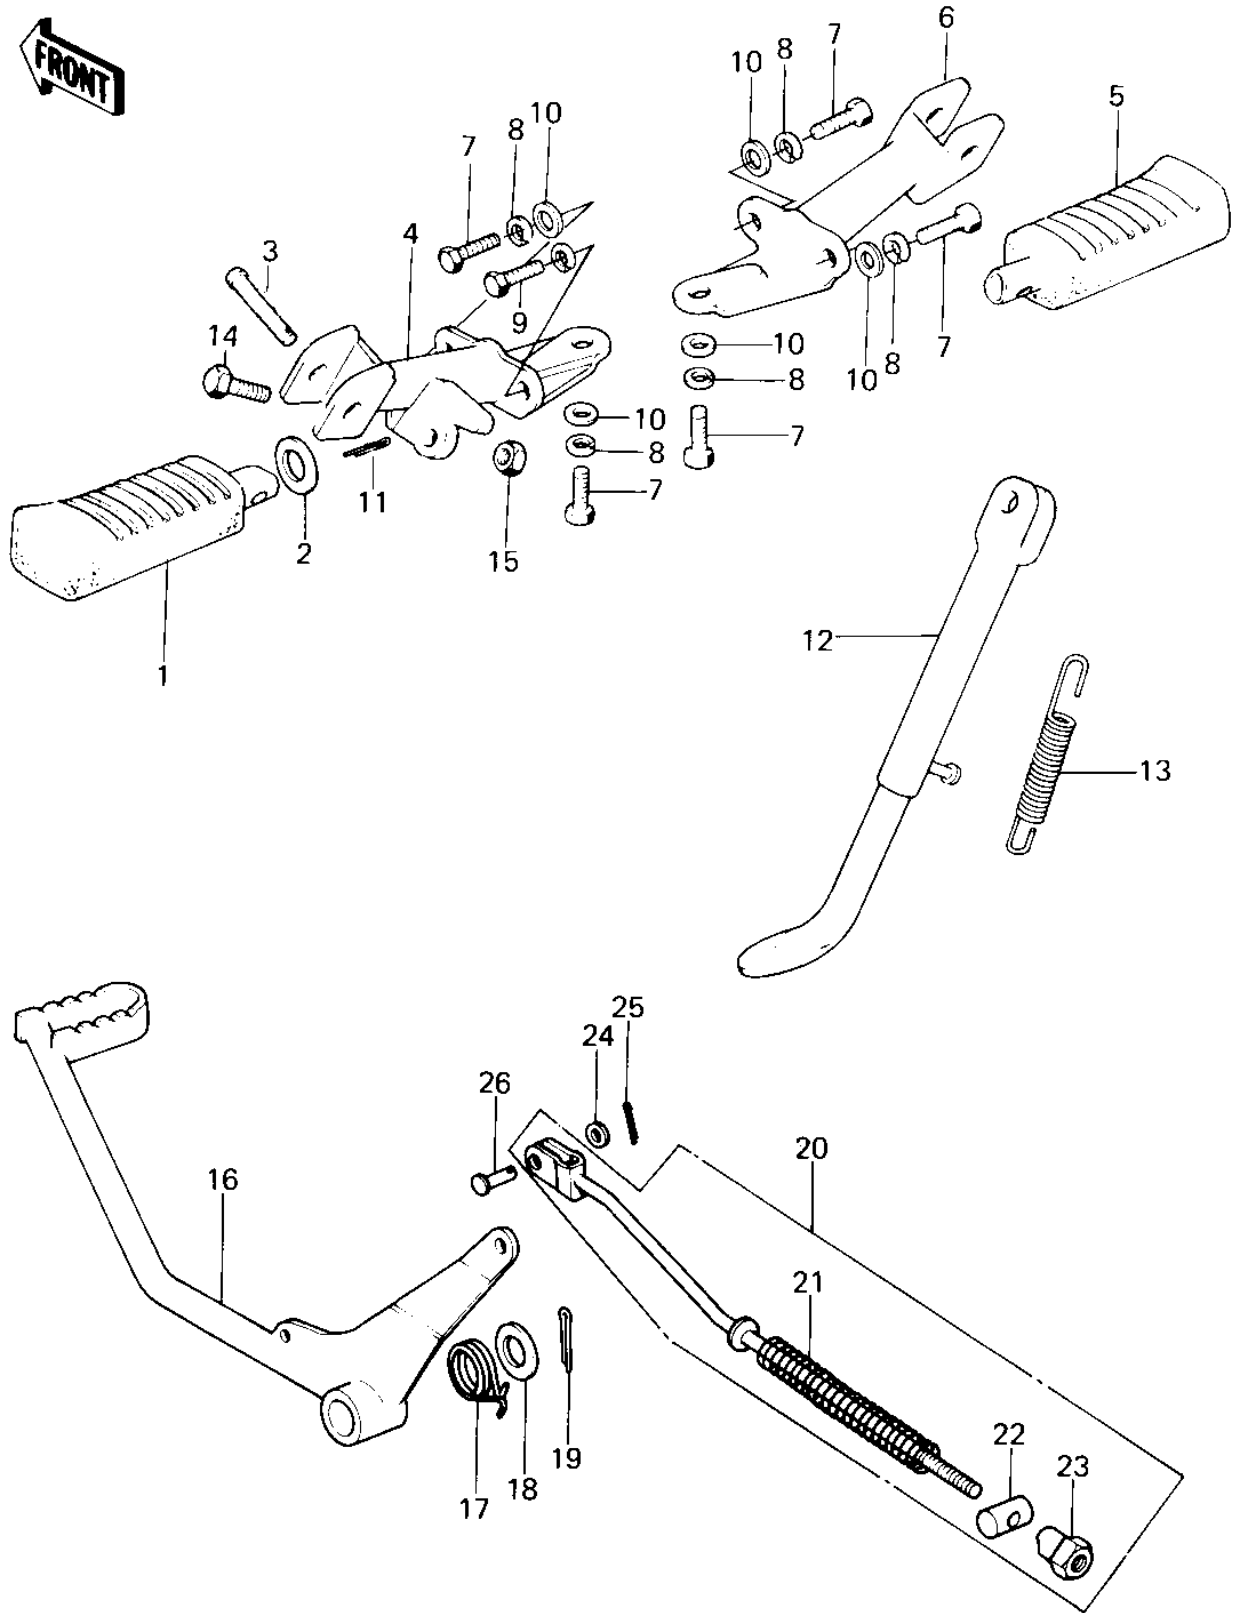

1980 KE100

PARTS DIAGRAM

FOOTRESTS/STAND/BRAKE PEDAL

1980 KE100

PARTS LIST

FOOTRESTS/STAND/BRAKE PEDAL

Kawasaki

Let the Good Times Roll®

ITEM NAME

PART NUMBER

QUANTITY
