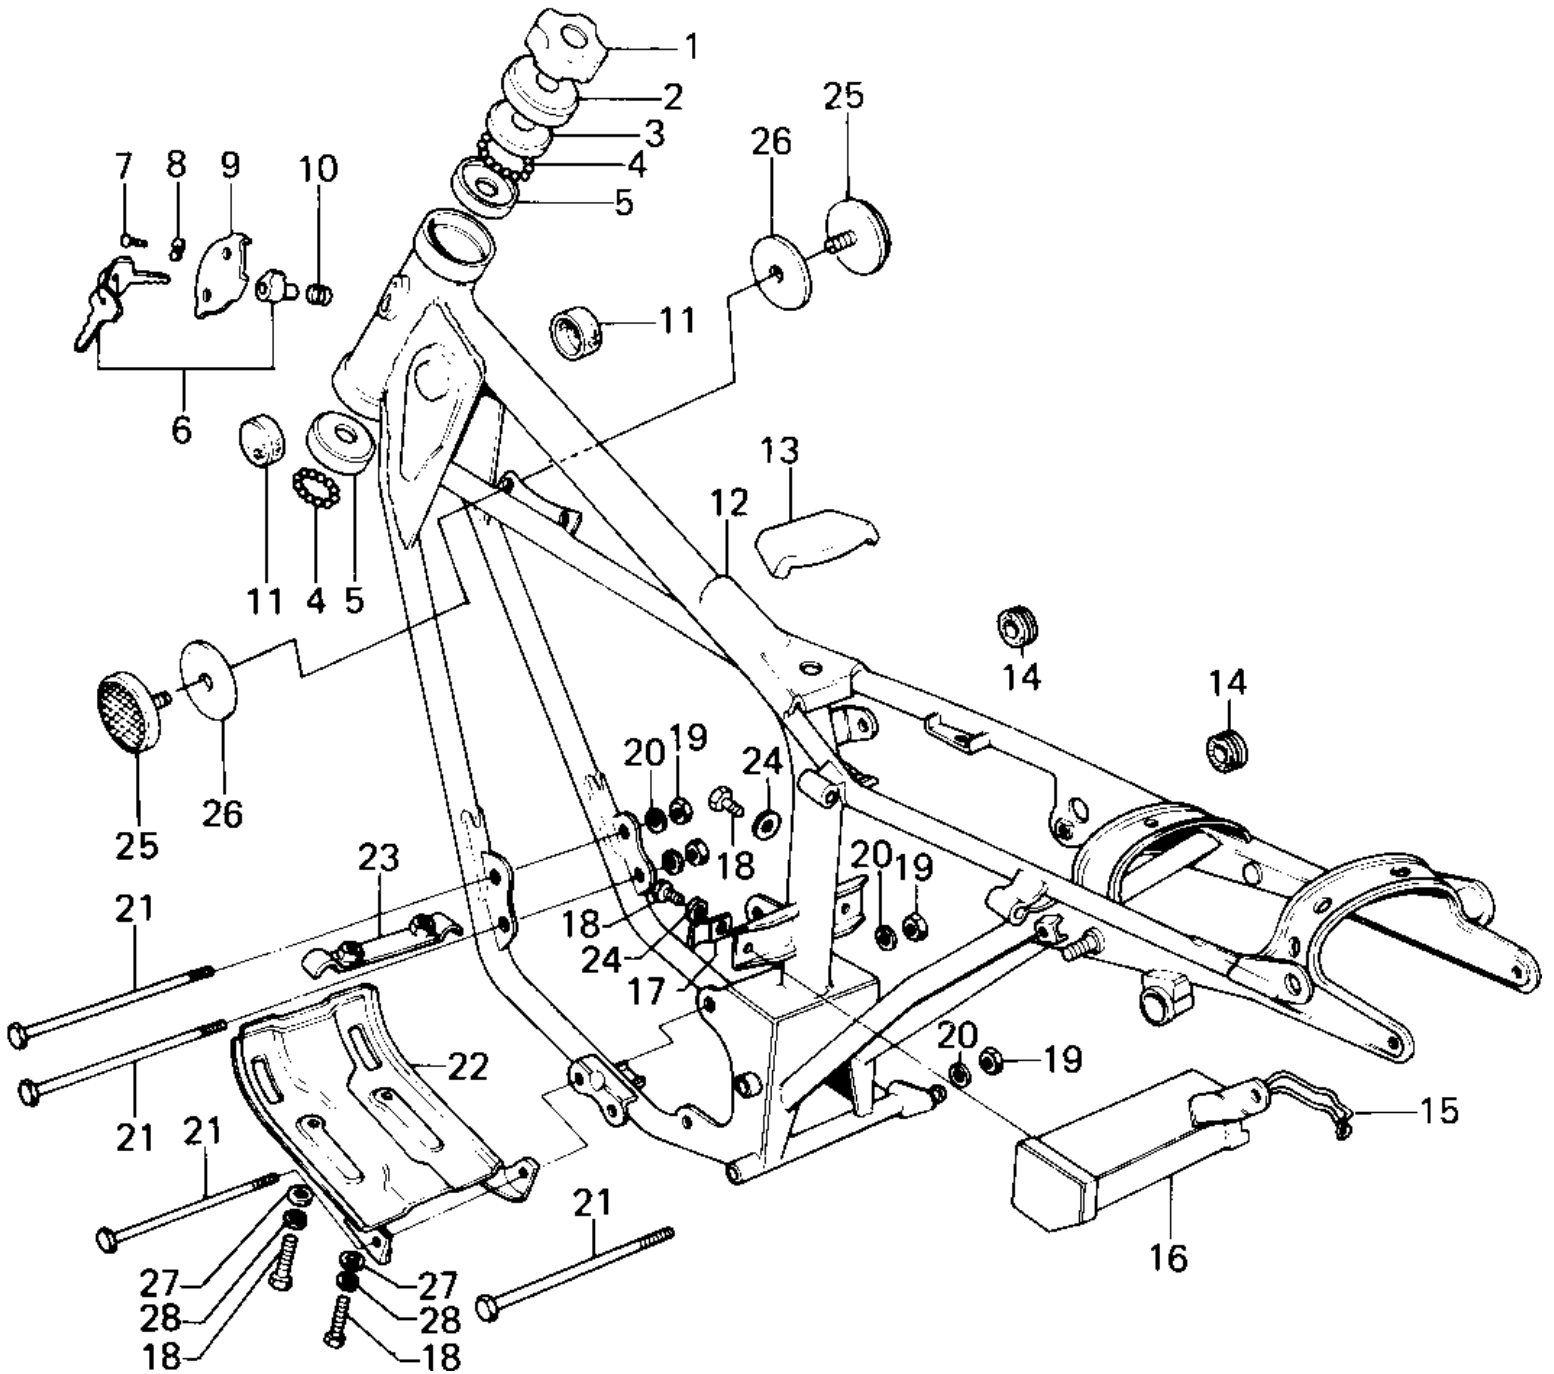

1977 KE100

PARTS DIAGRAM

FRAME/FRAME FITTINGS

1977 KE100

PARTS LIST

FRAME/FRAME FITTINGS

Kawasaki

Let the Good Times Roll®

ITEM NAME

PART NUMBER

QUANTITY
