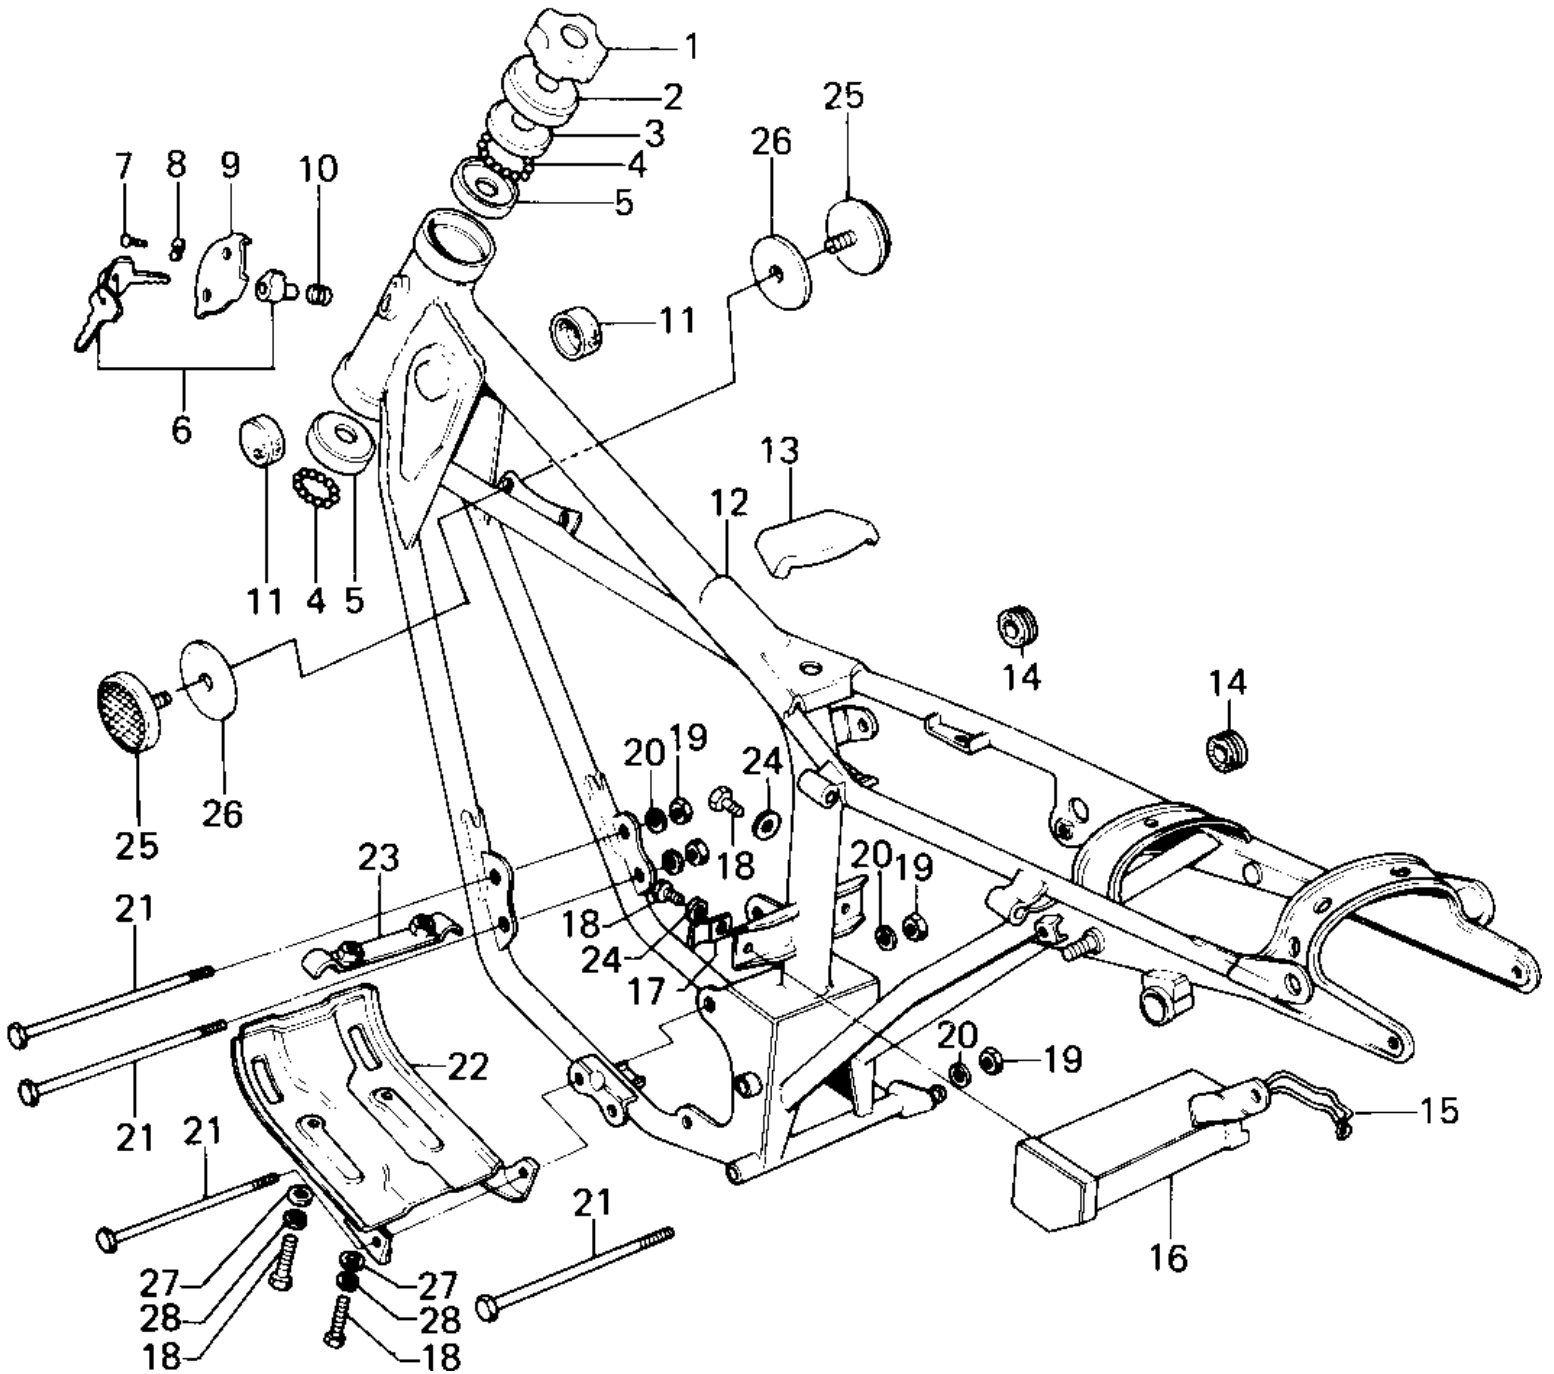

1980 KE100

PARTS DIAGRAM

FRAME/FRAME FITTINGS

1980 KE100

PARTS LIST

FRAME/FRAME FITTINGS

Kawasaki

Let the Good Times Roll®

ITEM NAME

PART NUMBER

QUANTITY
