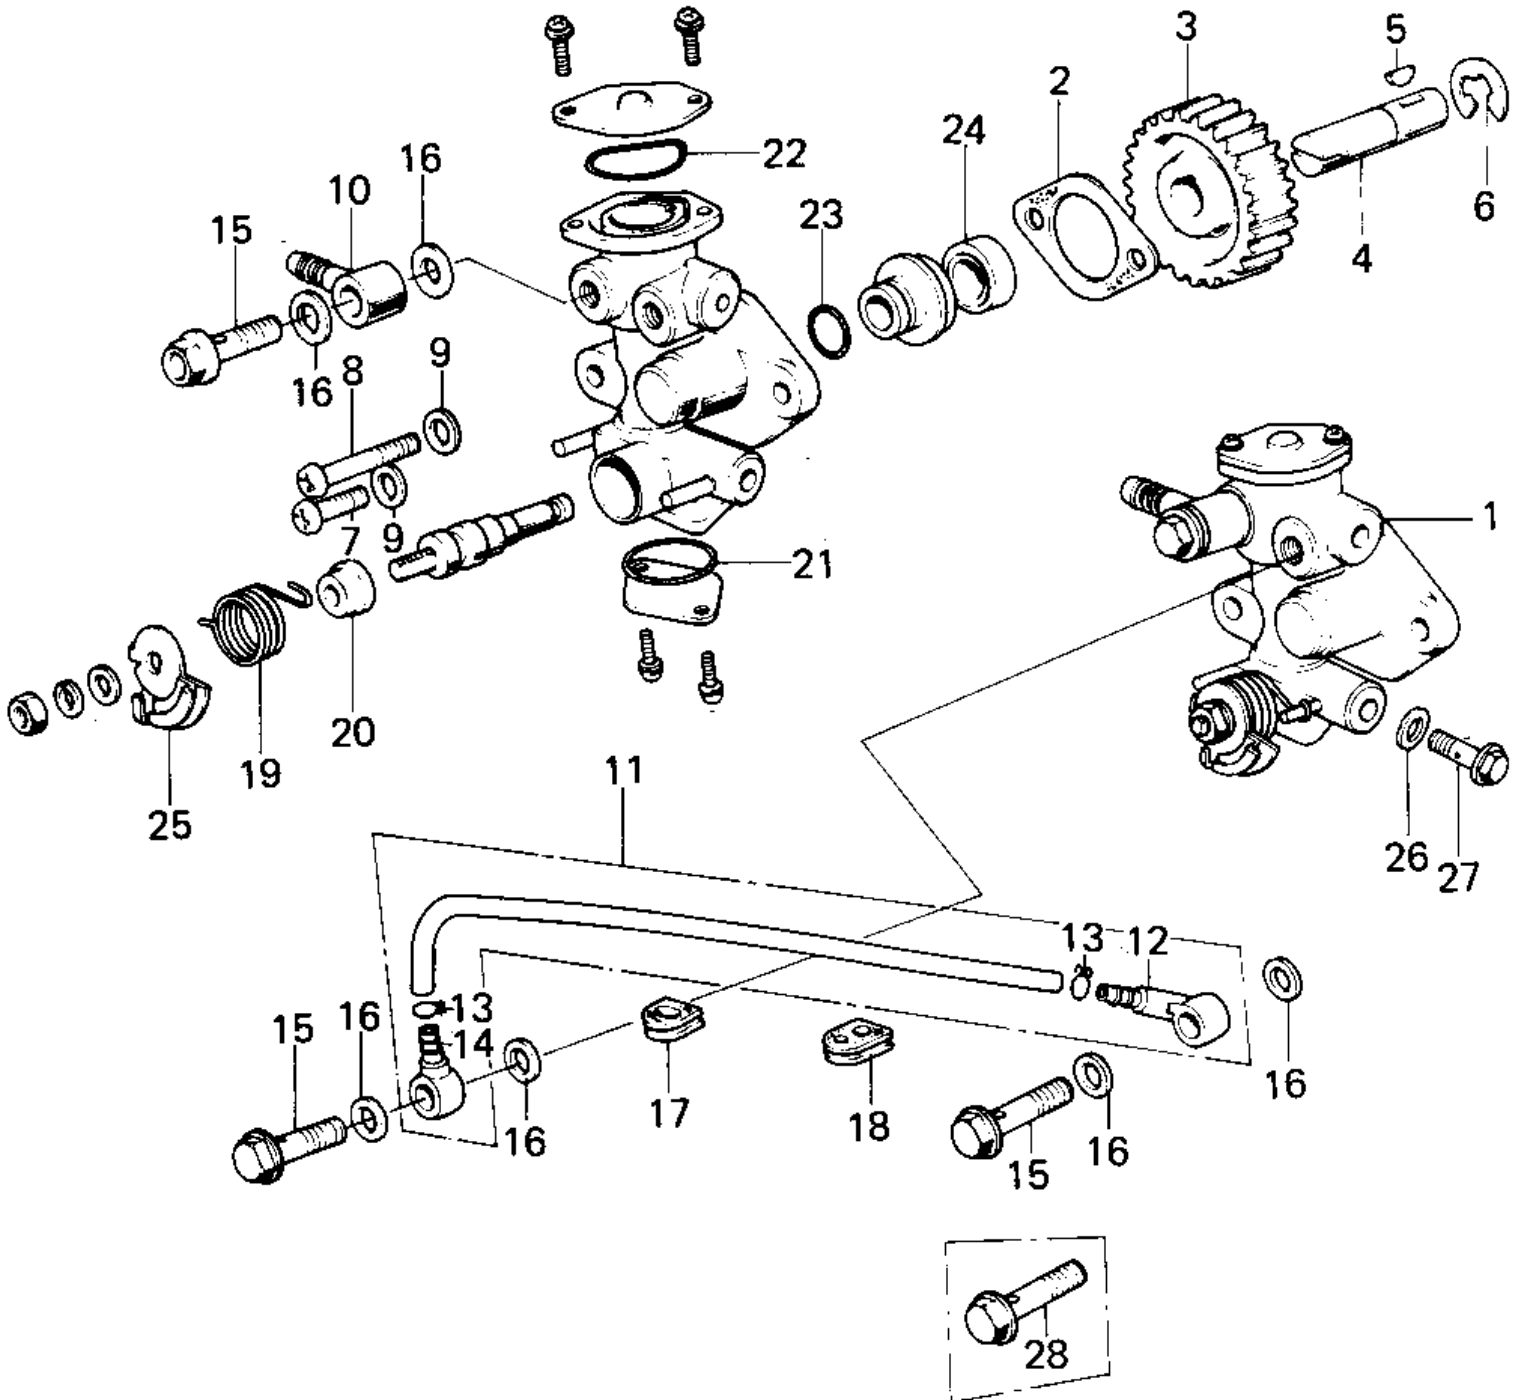

1980 KE100

PARTS DIAGRAM

OIL PUMP

1980 KE100

PARTS LIST

OIL PUMP

Kawasaki

Let the Good Times Roll®

ITEM NAME

PART NUMBER

QUANTITY
