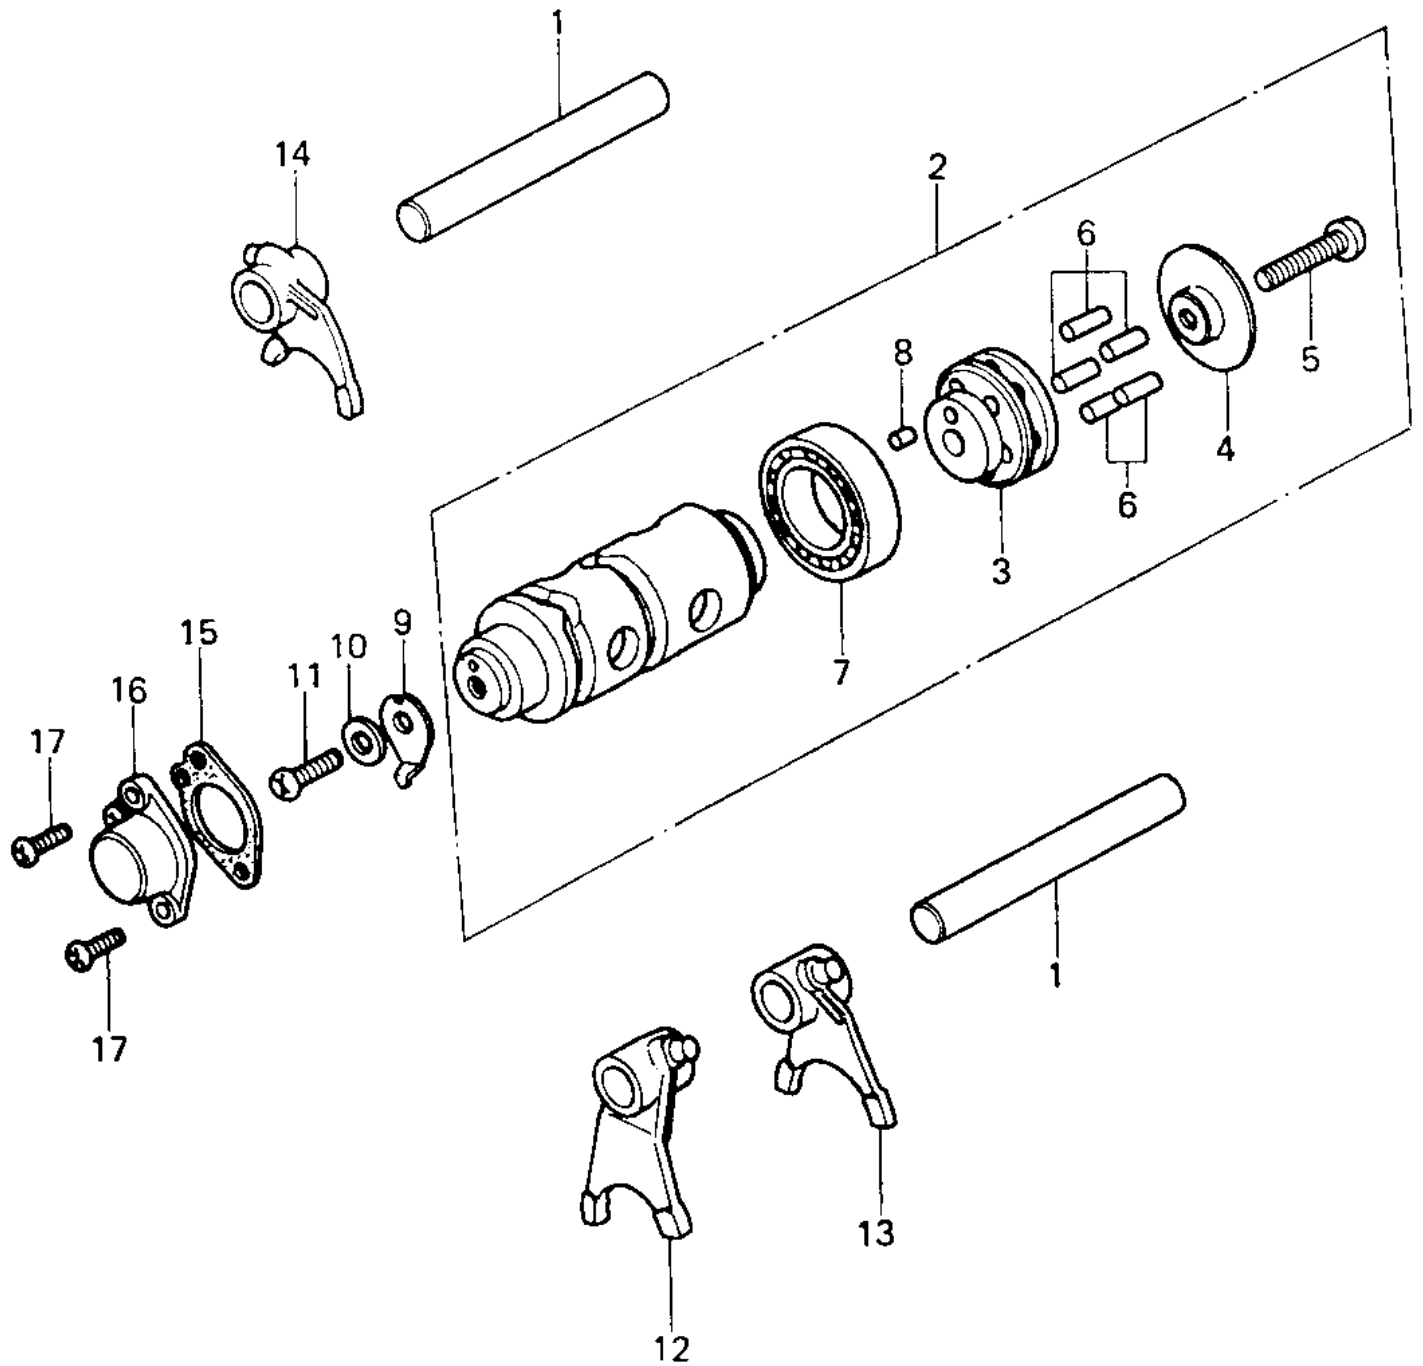

1977 KE100

PARTS DIAGRAM

GEAR CHANGE DRUM & FORKS (KE100-A9/A10)

1977 KE100

PARTS LIST

GEAR CHANGE DRUM & FORKS (KE100-A9/A10)

ITEM NAME

PART NUMBER

QUANTITY
