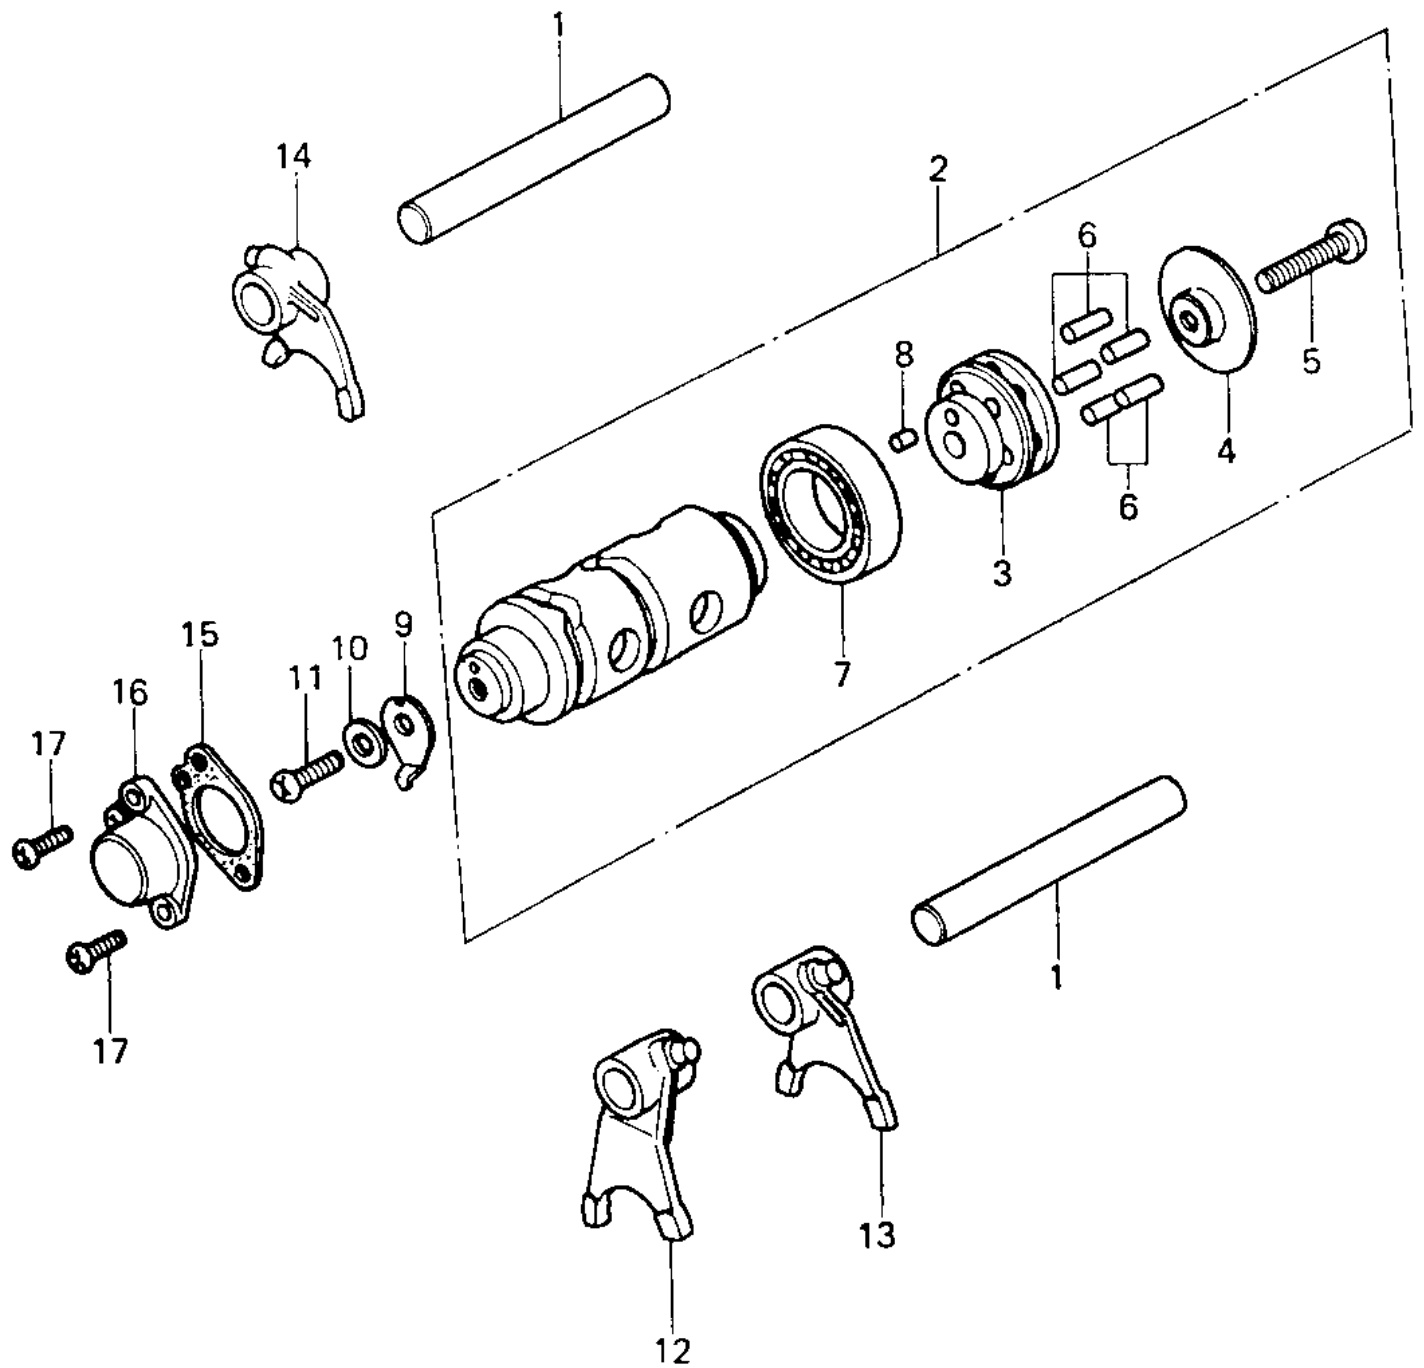

1976 KE100

PARTS DIAGRAM

GEAR CHANGE DRUM & FORKS (KE100-A9/A10)

1976 KE100

PARTS LIST

GEAR CHANGE DRUM & FORKS (KE100-A9/A10)

ITEM NAME

PART NUMBER

QUANTITY
