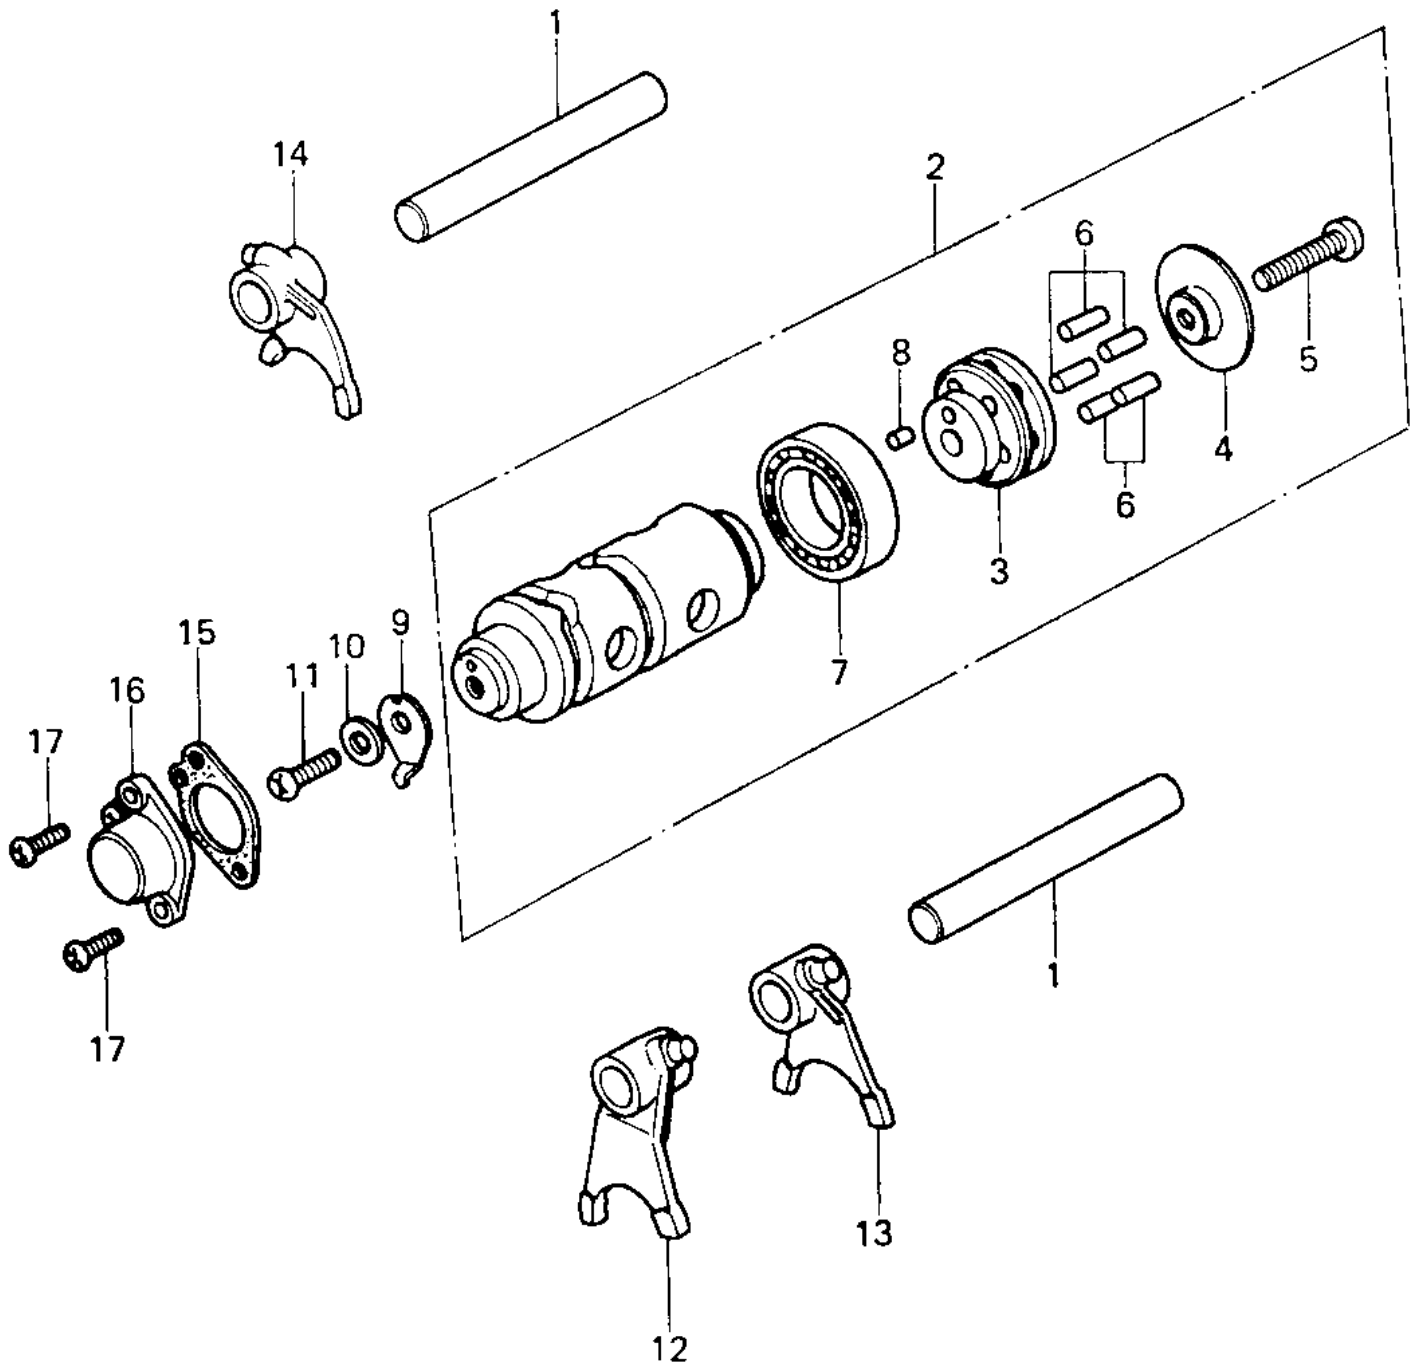

1981 KE100

PARTS DIAGRAM

GEAR CHANGE DRUM & FORKS (KE100-A9/A10)

1981 KE100

PARTS LIST

GEAR CHANGE DRUM & FORKS (KE100-A9/A10)

ITEM NAME

PART NUMBER

QUANTITY
