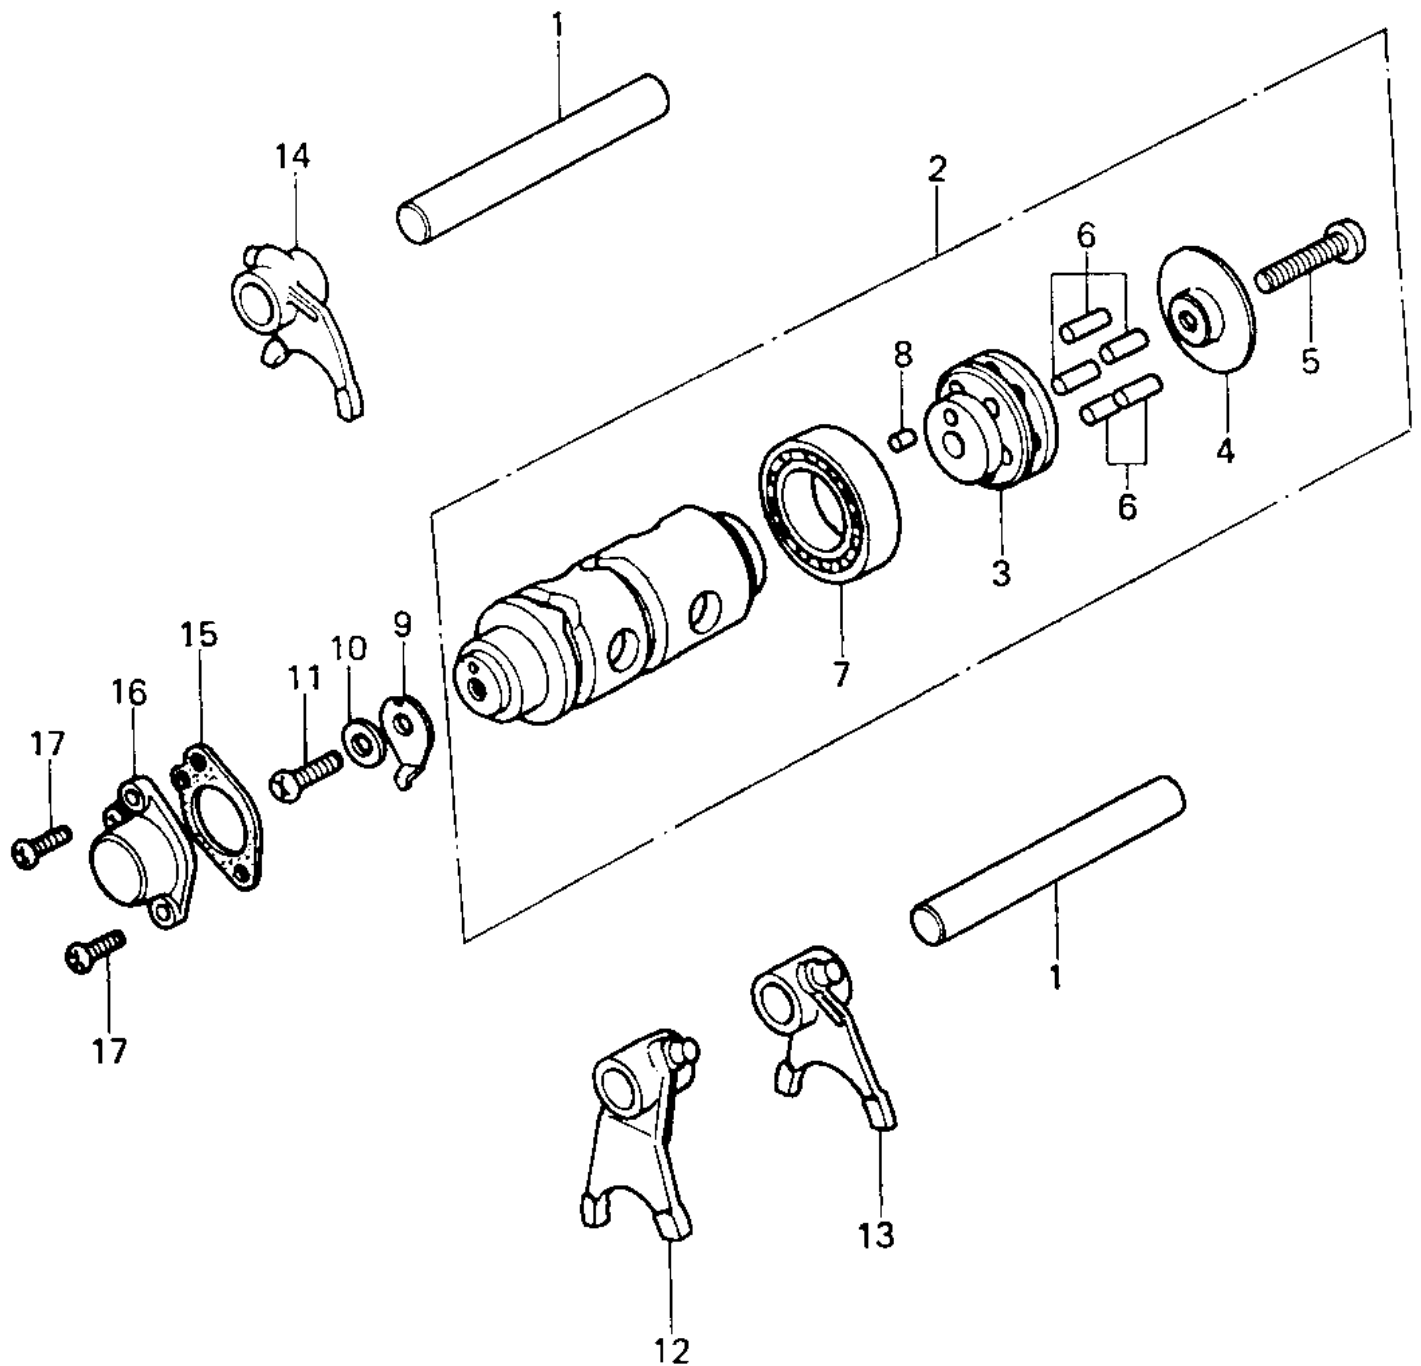

1979 KE100

PARTS DIAGRAM

GEAR CHANGE DRUM & FORKS (KE100-A9/A10)

1979 KE100

PARTS LIST

GEAR CHANGE DRUM & FORKS (KE100-A9/A10)

ITEM NAME

PART NUMBER

QUANTITY
