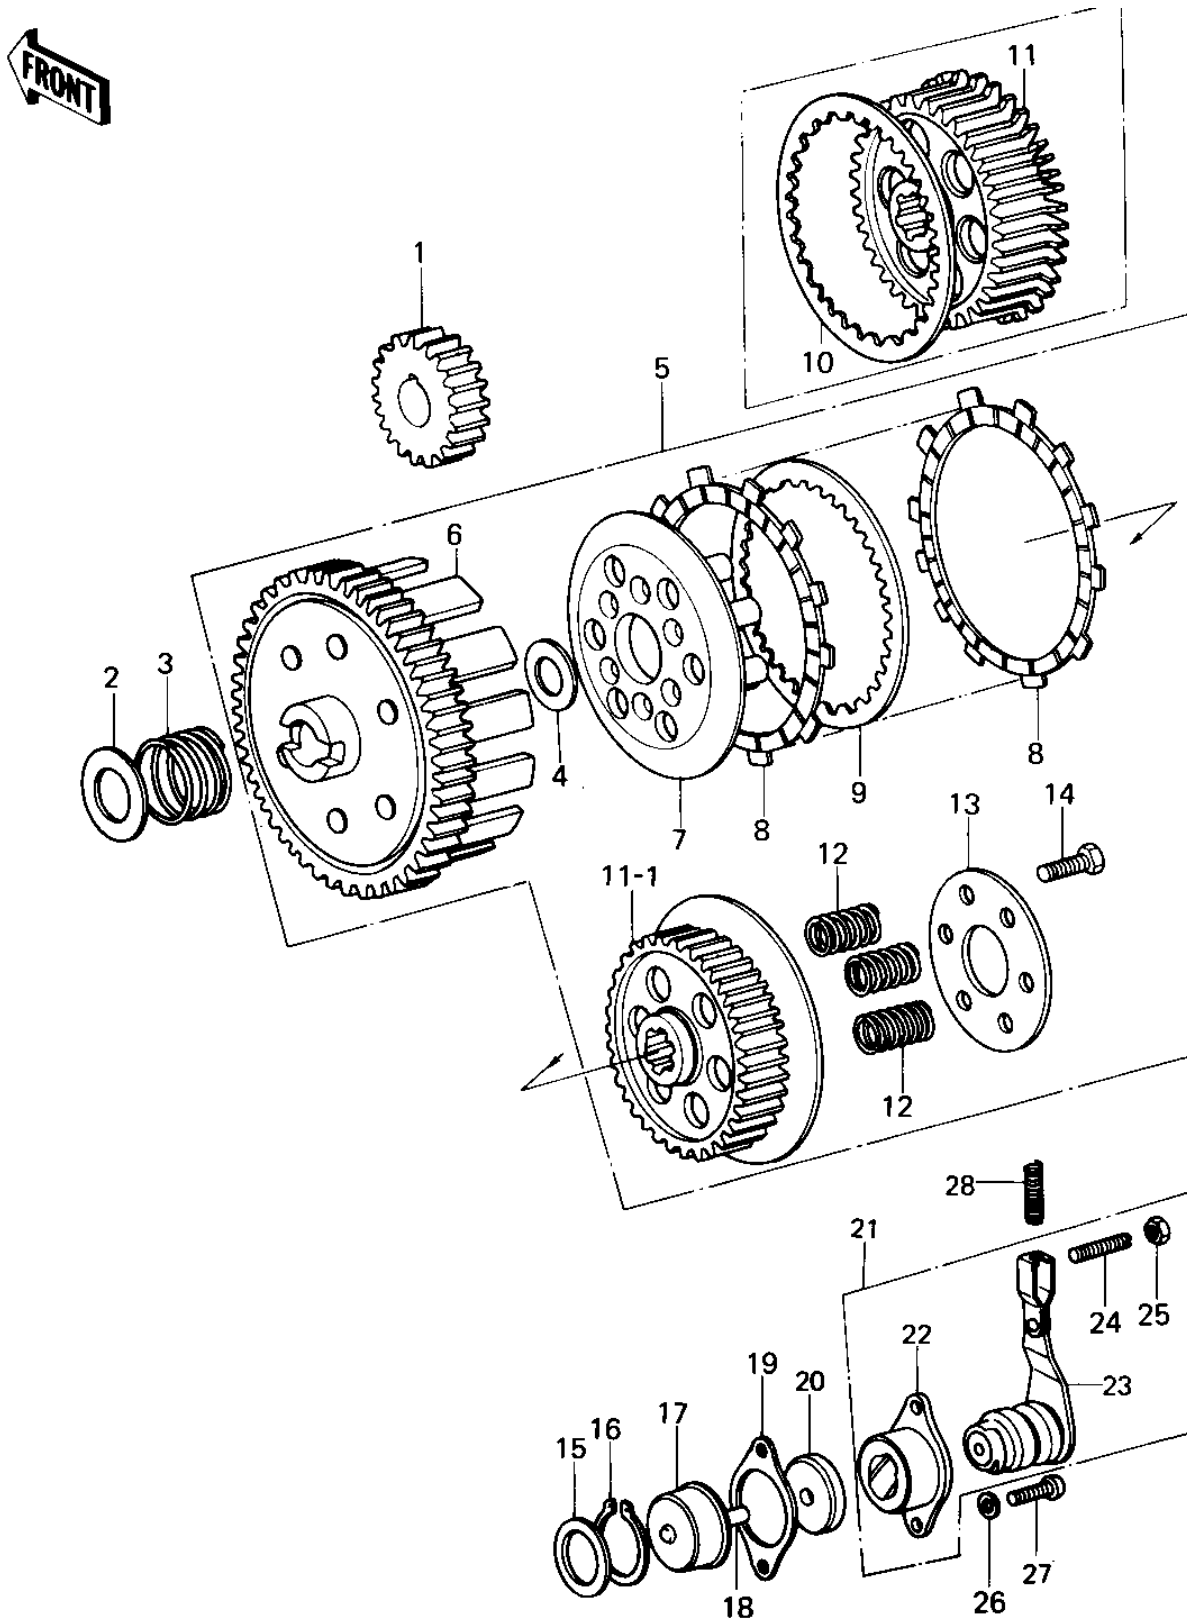

1981 KE100

PARTS DIAGRAM

CLUTCH

1981 KE100

PARTS LIST

CLUTCH

Kawasaki

Let the Good Times Roll®

ITEM NAME

PART NUMBER

QUANTITY
