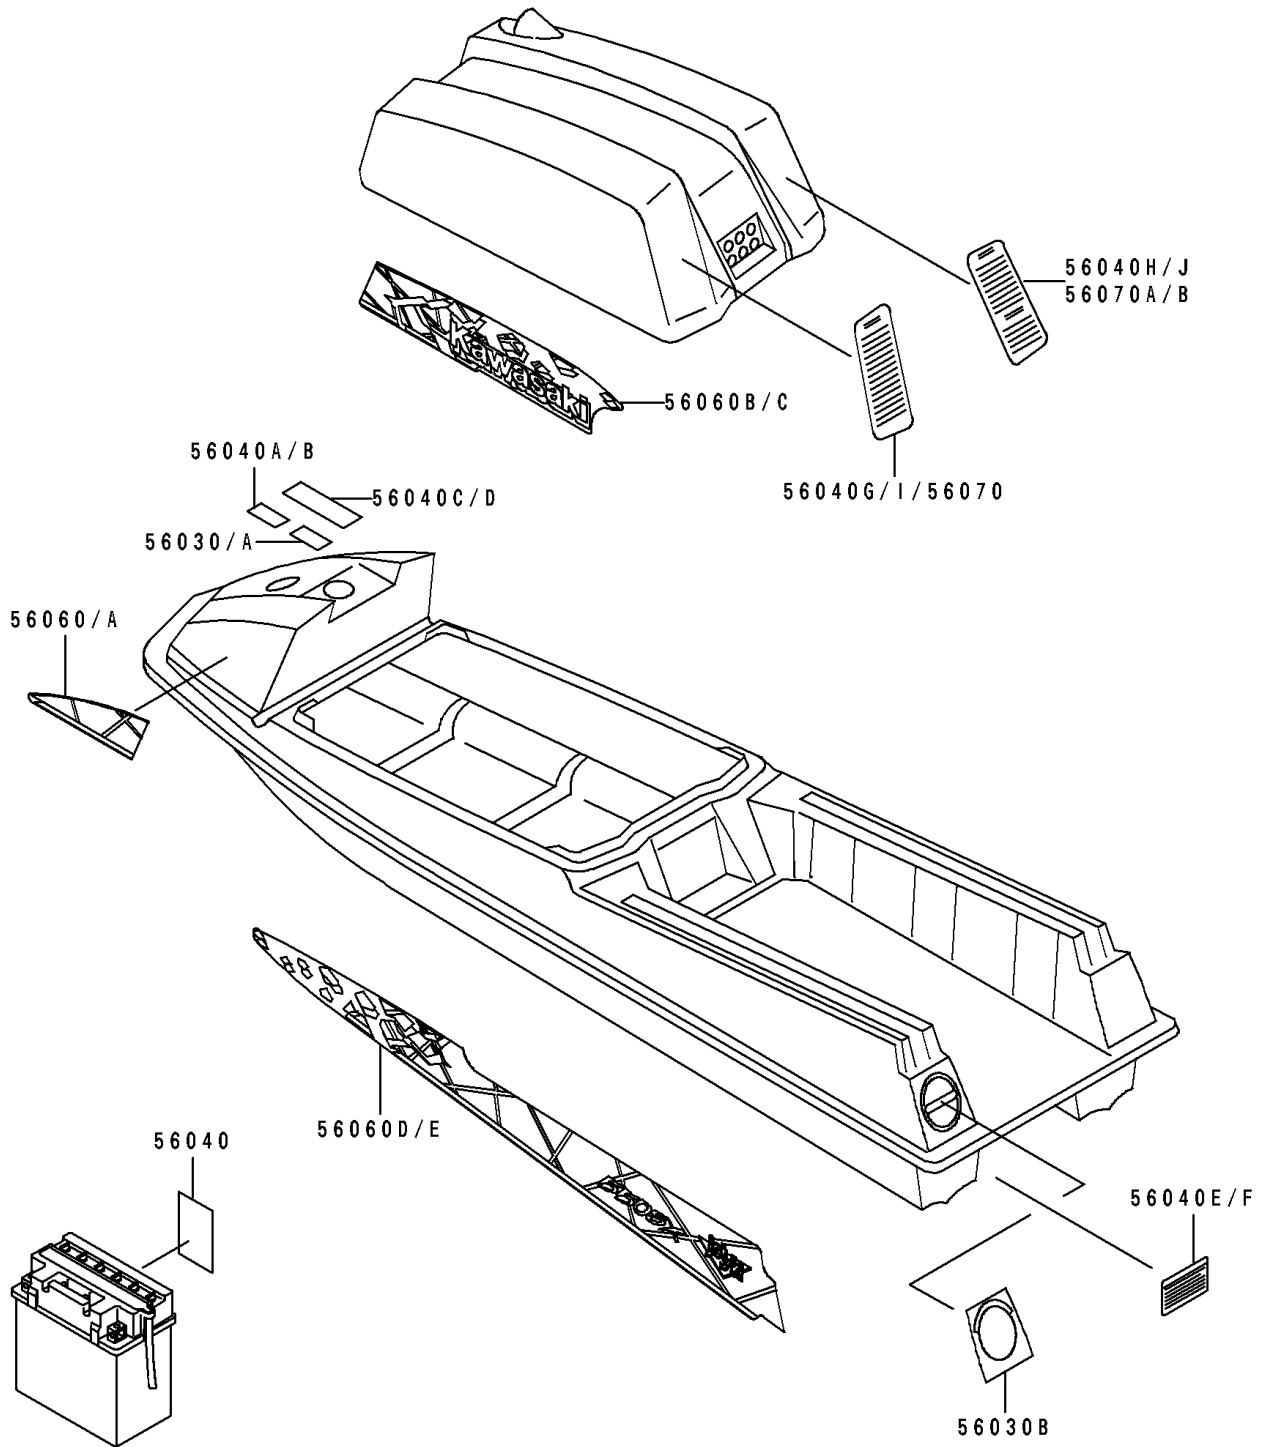

1993 550 SX

PARTS DIAGRAM

Labels(JS550-C3/C4/C5)

F3183A

1993 550 SX

PARTS LIST

Labels(JS550-C3/C4/C5)

Kawasaki

Let the Good Times Roll®

ITEM NAME

PART NUMBER

QUANTITY
