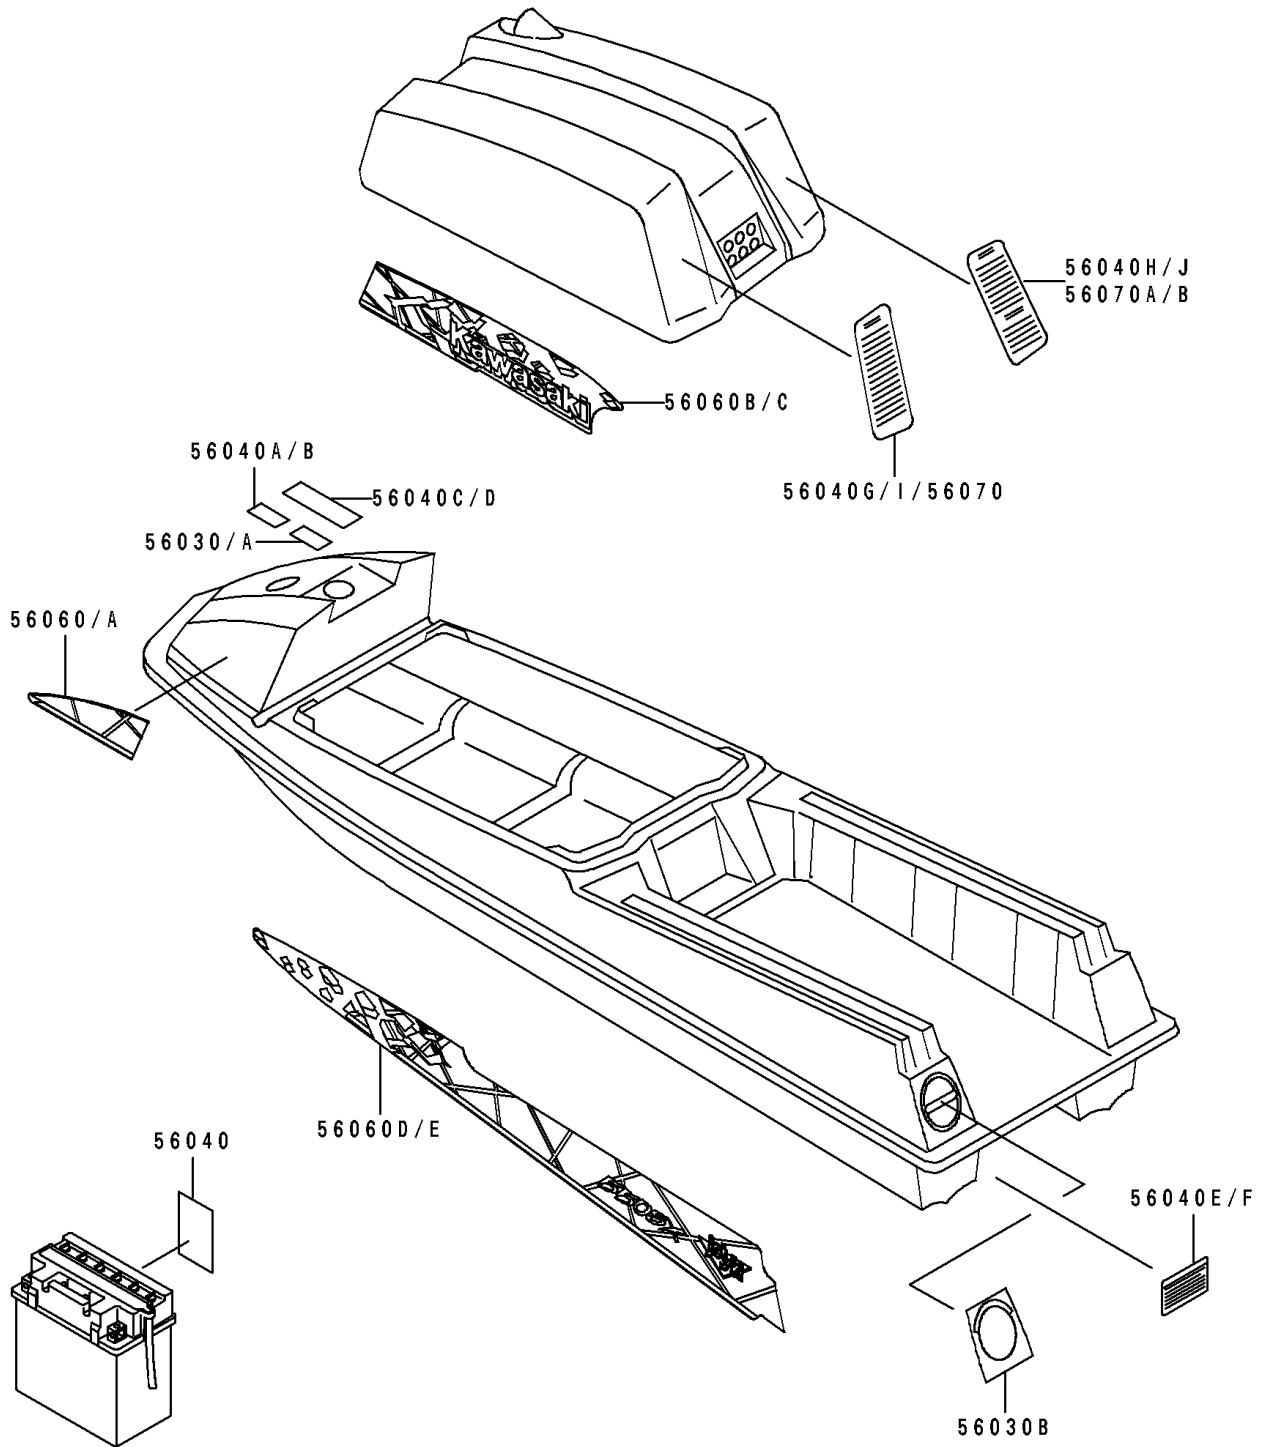

1994 550 SX

PARTS DIAGRAM

Labels(JS550-C3/C4/C5)

F3183A

1994 550 SX

PARTS LIST

Labels(JS550-C3/C4/C5)

Kawasaki

Let the Good Times Roll®

ITEM NAME

PART NUMBER

QUANTITY
