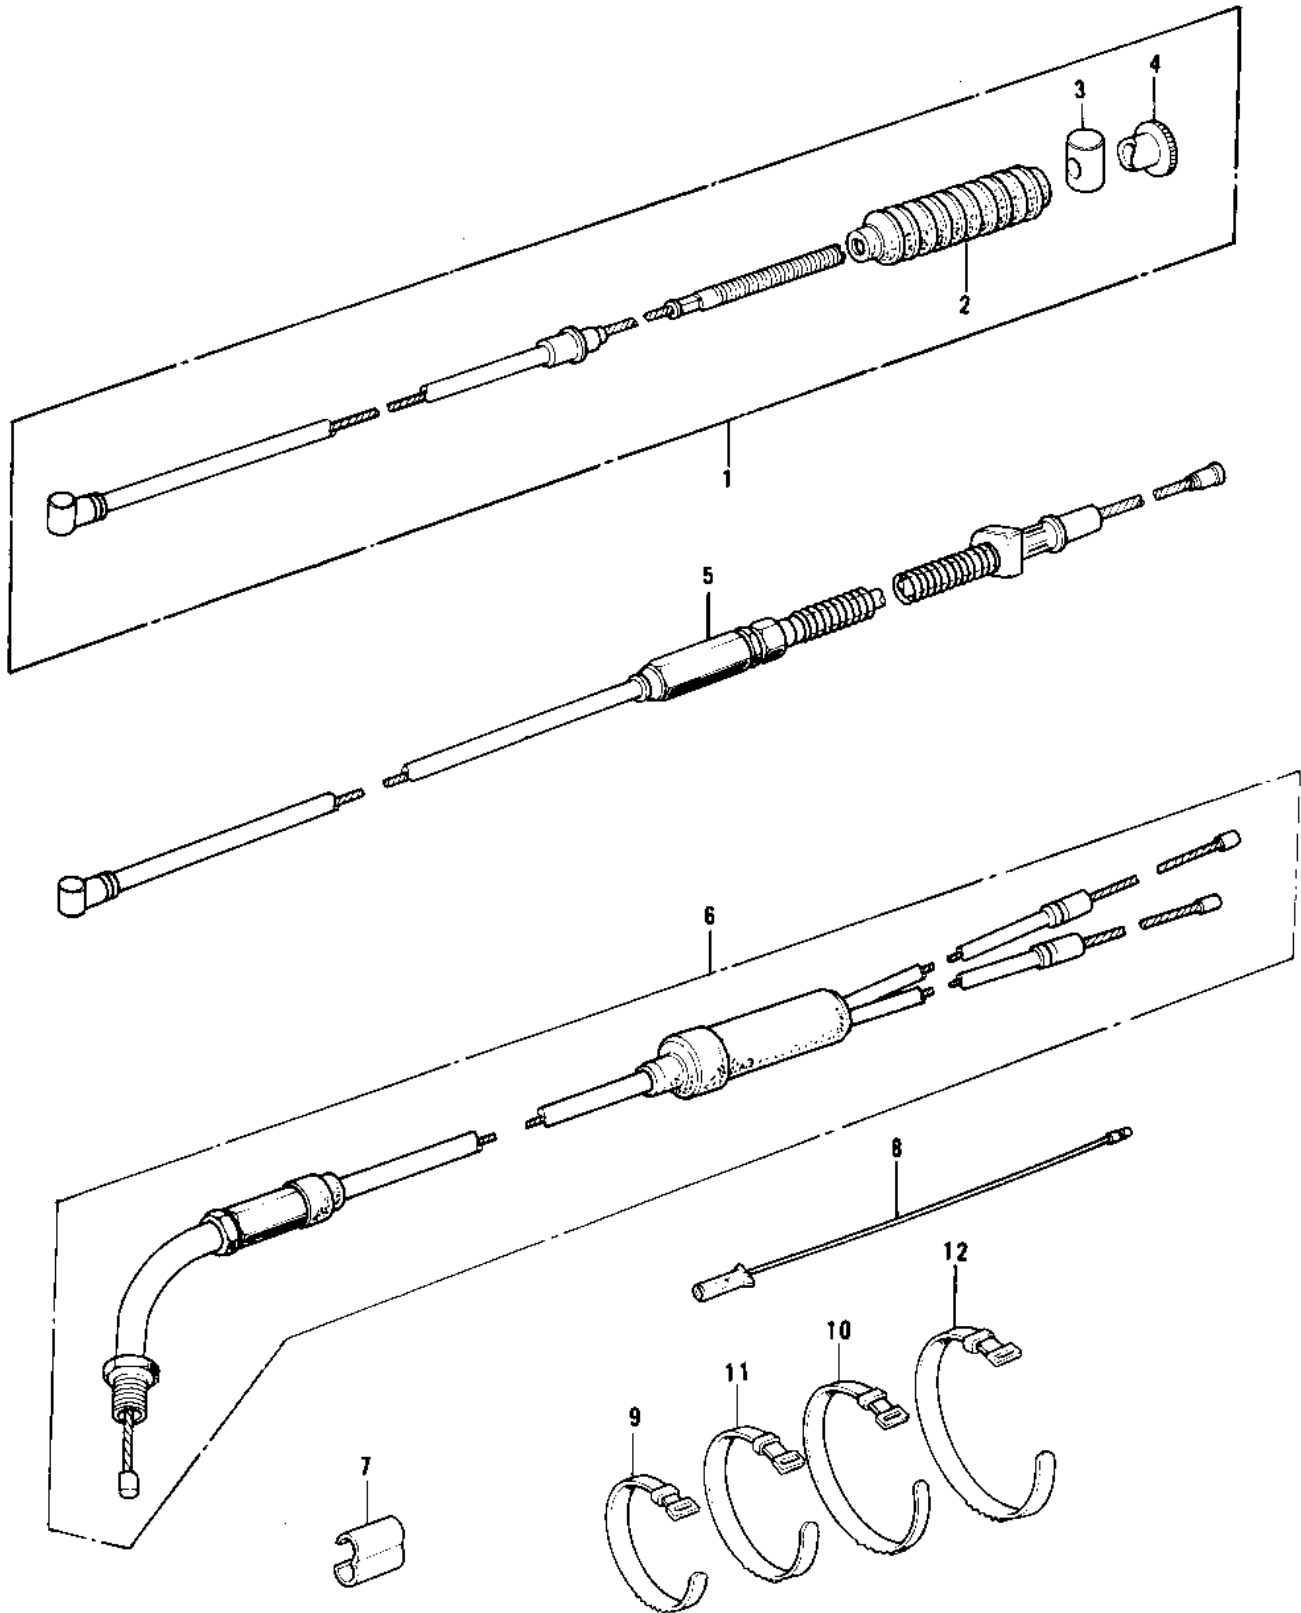

1979 KD100-M4

PARTS DIAGRAM

CABLES/CHASSIS ELECTRICAL EQUIPMENT

1979 KD100-M4

PARTS LIST

CABLES/CHASSIS ELECTRICAL EQUIPMENT

ITEM NAME	PART NUMBER	QUANTITY
-----------	-------------	----------
