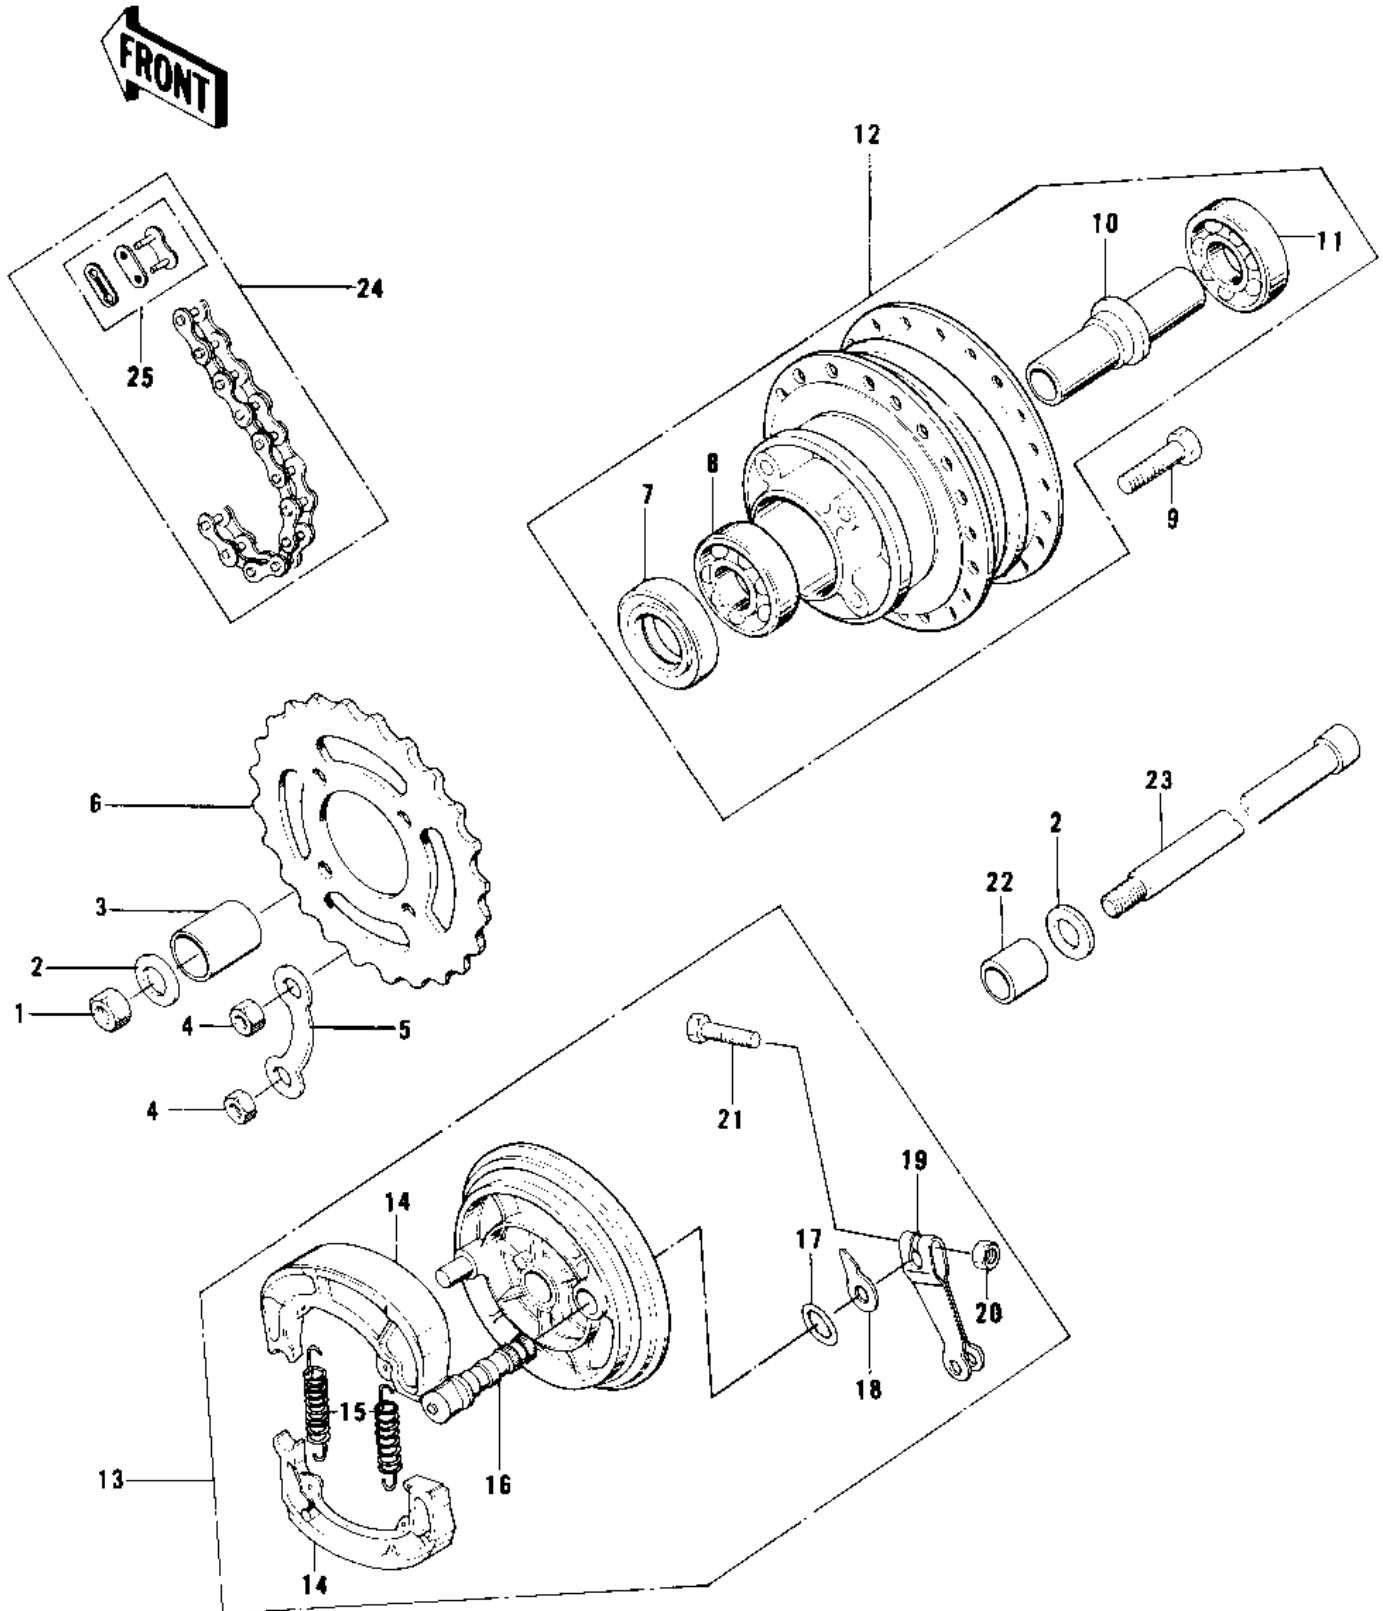

1977 KD100-M2

PARTS DIAGRAM

REAR HUB/BRAKE/CHAIN

1977 KD100-M2

PARTS LIST

REAR HUB/BRAKE/CHAIN

ITEM NAME

PART NUMBER

QUANTITY
