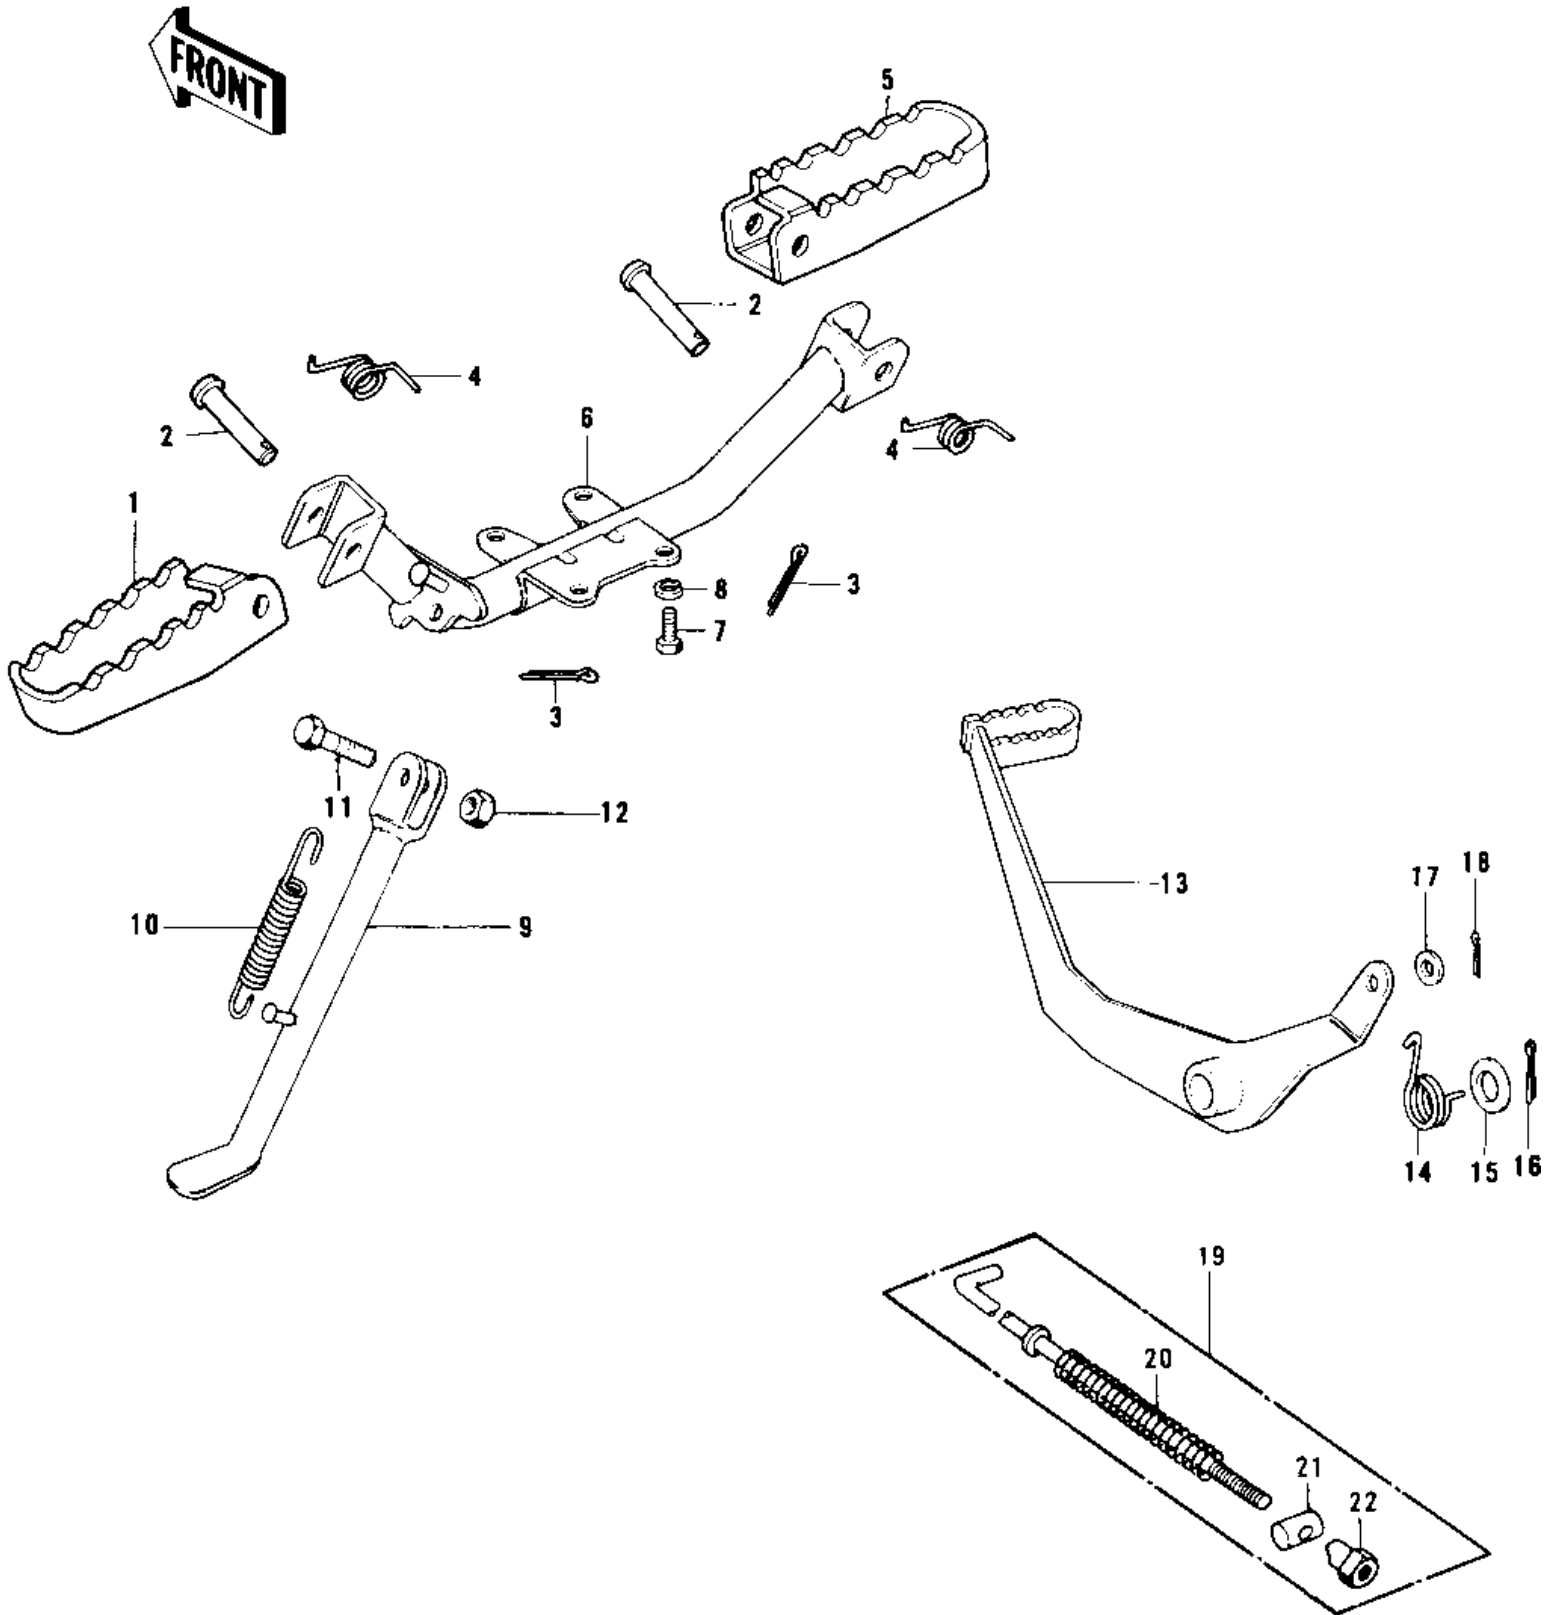

1978 KD100-M3

PARTS DIAGRAM

FOOTRESTS/STAND/BRAKE PEDAL

1978 KD100-M3

PARTS LIST

FOOTRESTS/STAND/BRAKE PEDAL

ITEM NAME

PART NUMBER

QUANTITY
