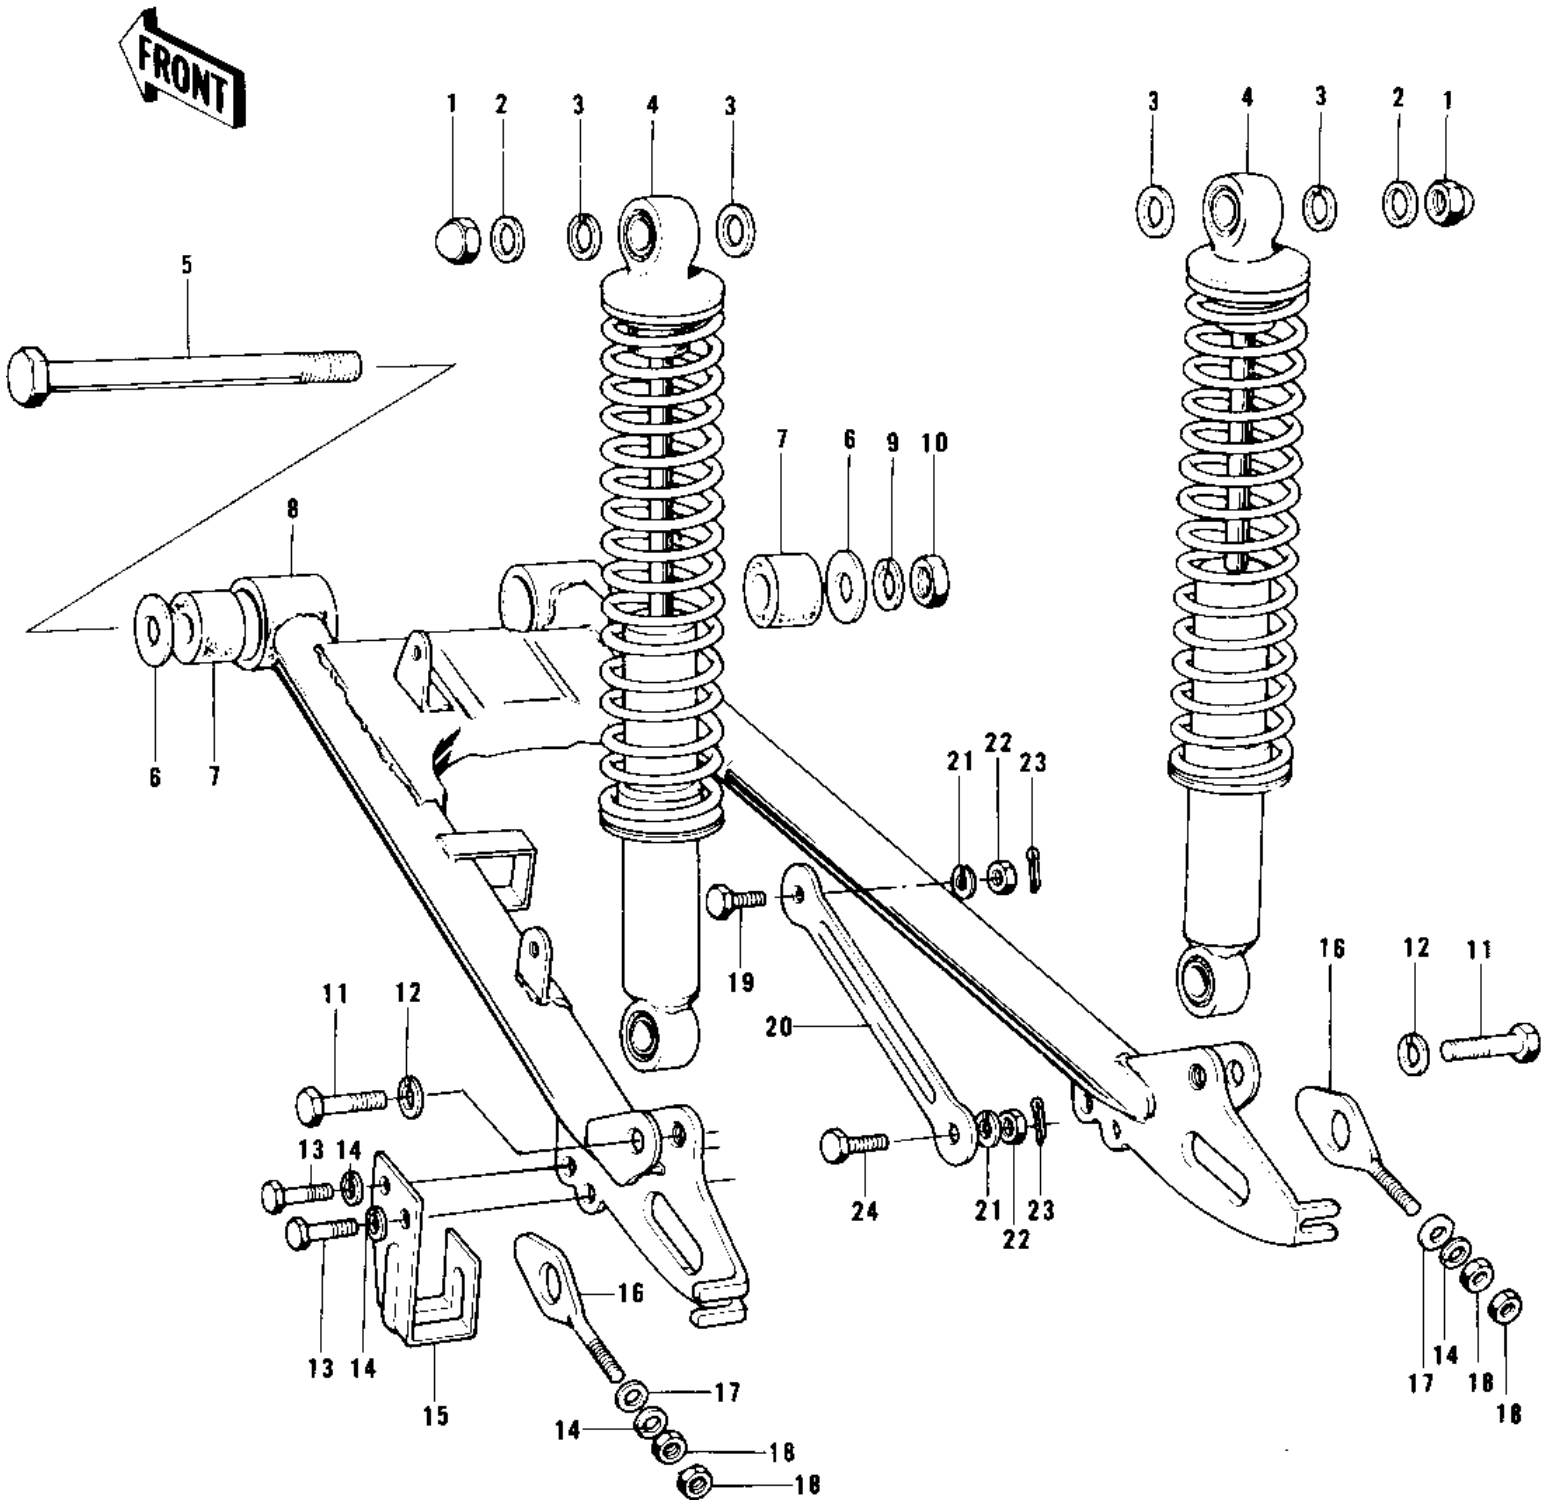

1977 KD100-M2

PARTS DIAGRAM

D-4-SWING ARM/SHOCK ABSORBERS

1977 KD100-M2

PARTS LIST

D-4-SWING ARM/SHOCK ABSORBERS

ITEM NAME

PART NUMBER

QUANTITY
