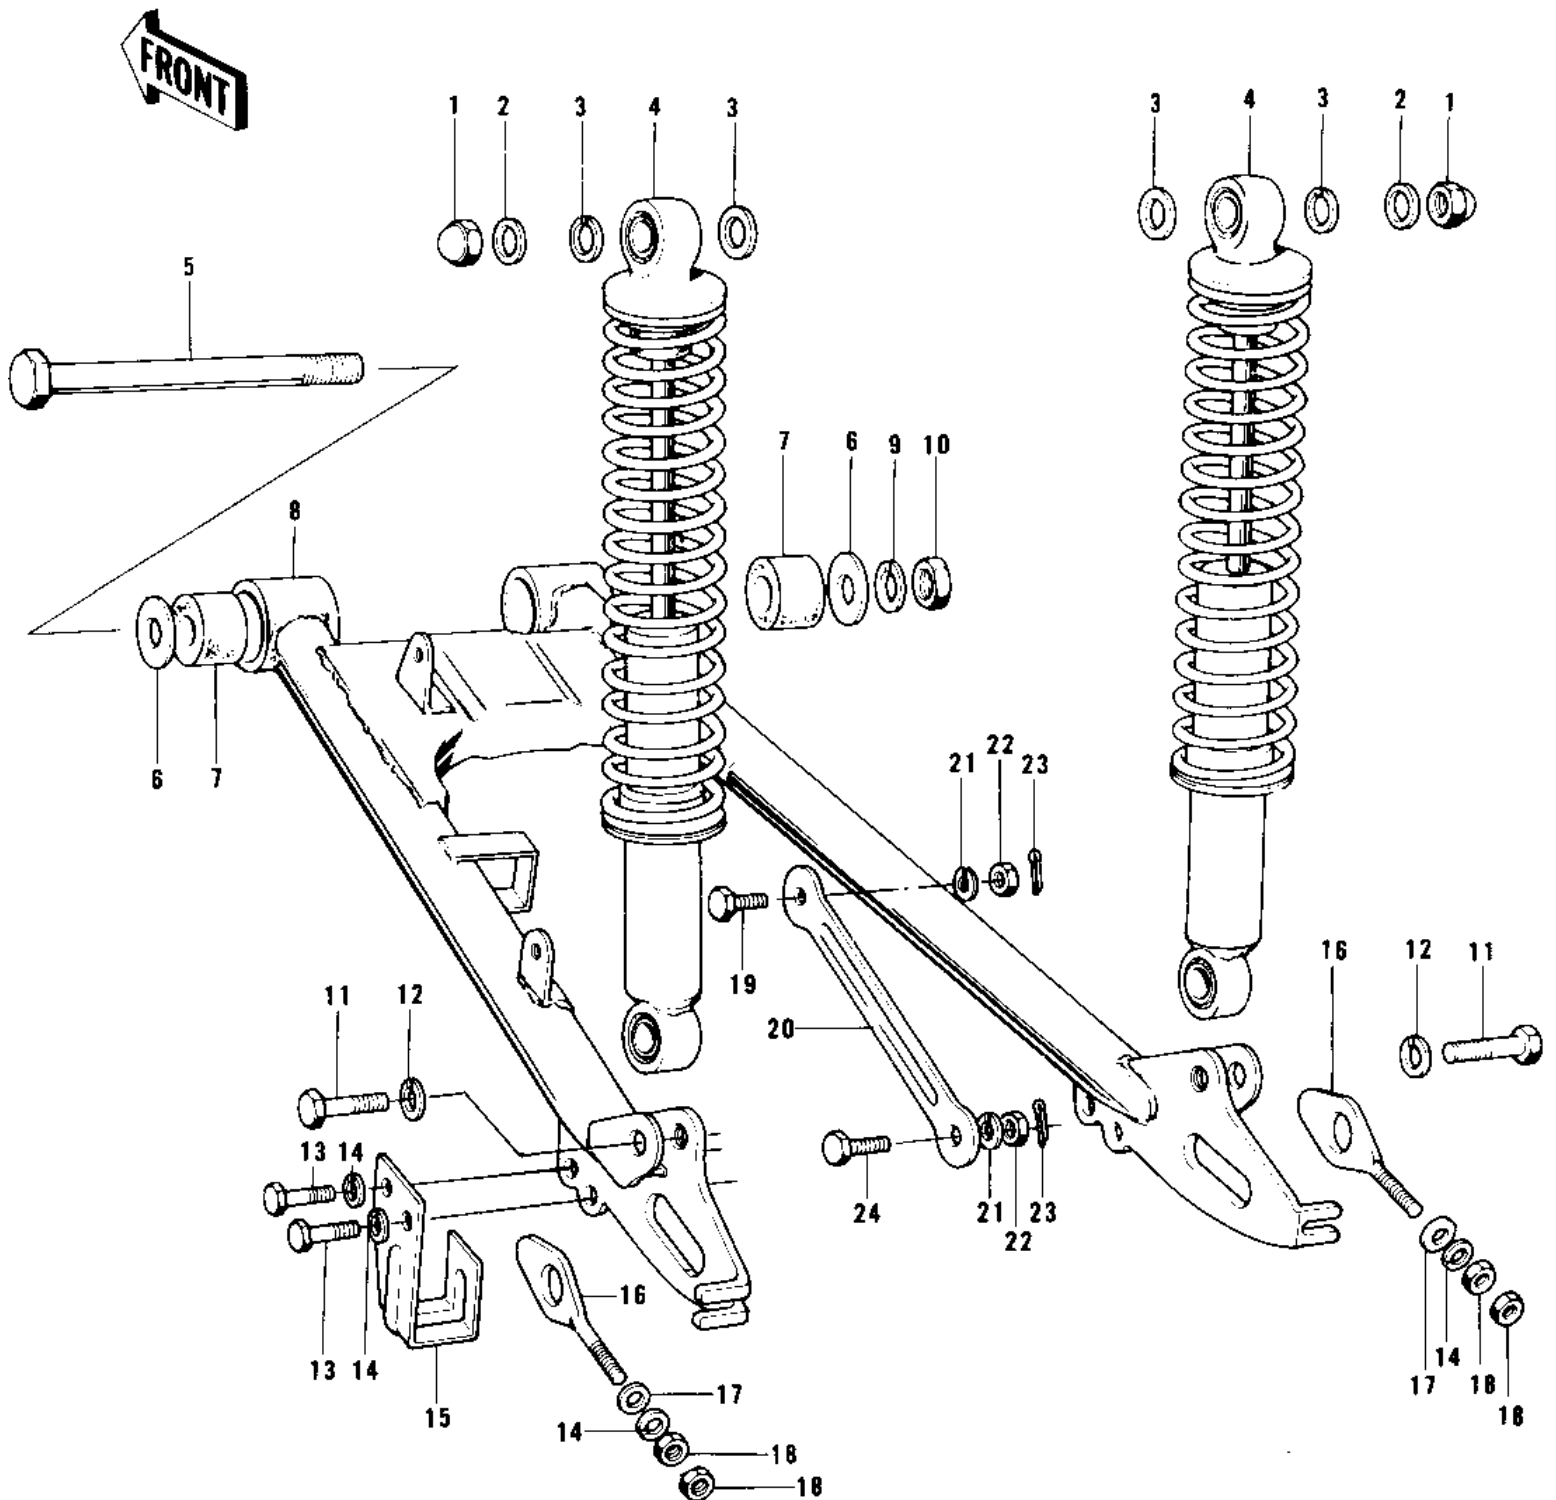

1979 KD100-M4

PARTS DIAGRAM

D-4-SWING ARM/SHOCK ABSORBERS

1979 KD100-M4

PARTS LIST

D-4-SWING ARM/SHOCK ABSORBERS

ITEM NAME

PART NUMBER

QUANTITY
